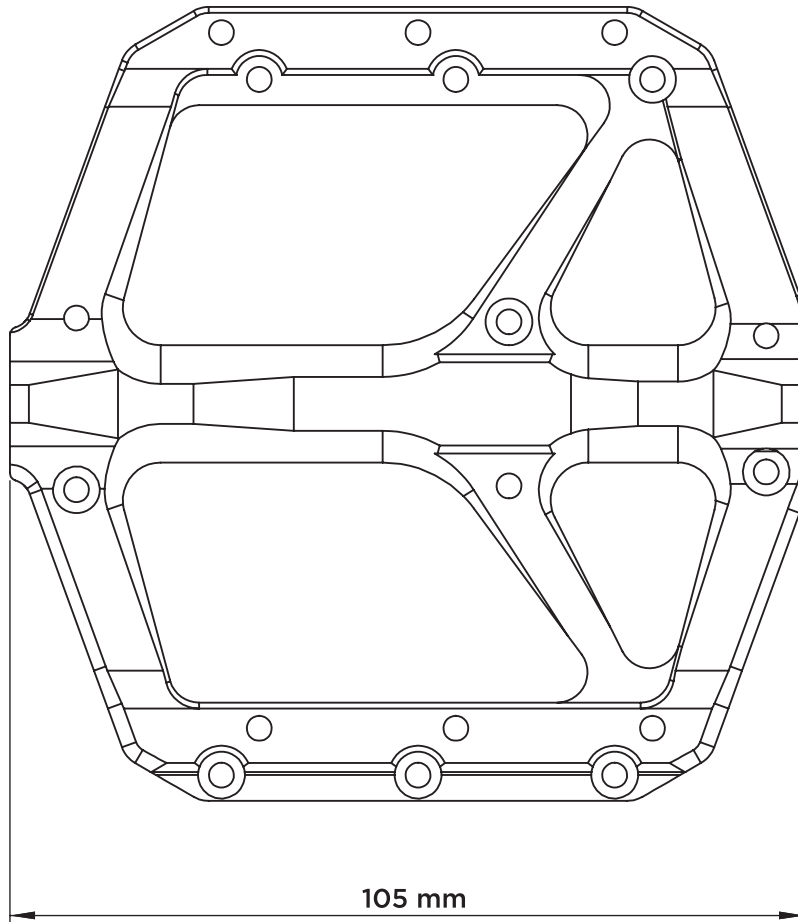

AERTIME PEDAL SIZE GUIDE

PRINT THIS OUT select 100% or 1:1 scale and print on A4 paper.

DOUBLE CHECK place your ruler next to the scale below for precision

STEP ON with your favourite riding shoe and find your perfect fit

SM size **SMALL** pedal

LG size **LARGE** pedal

Find more exciting products at www.rideaertime.com or Instagram [@rideaertime](https://www.instagram.com/rideaertime)