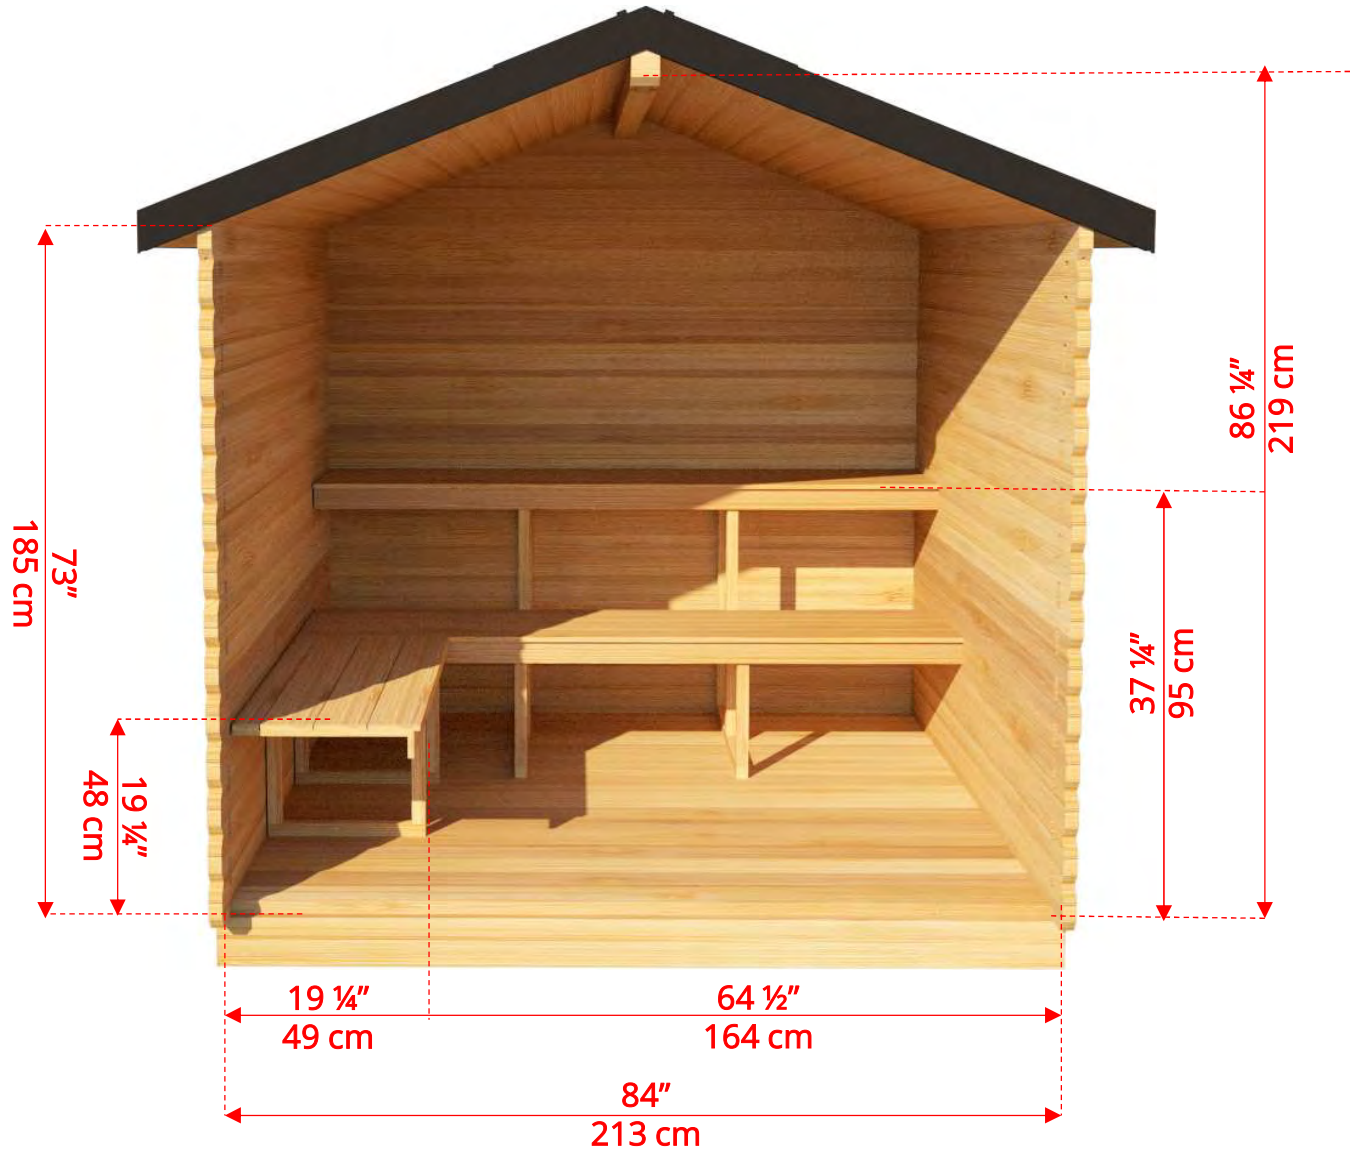

CT88W Georgian Cabin Sauna

Manufactured by:

tel: 888-923-9813 | info@leisurecraft.com | web: www.leisurecraft.com

CT88W Georgian Cabin Sauna

Manufactured by:

tel: 888-923-9813 | info@leisurecraft.com | web: www.leisurecraft.com