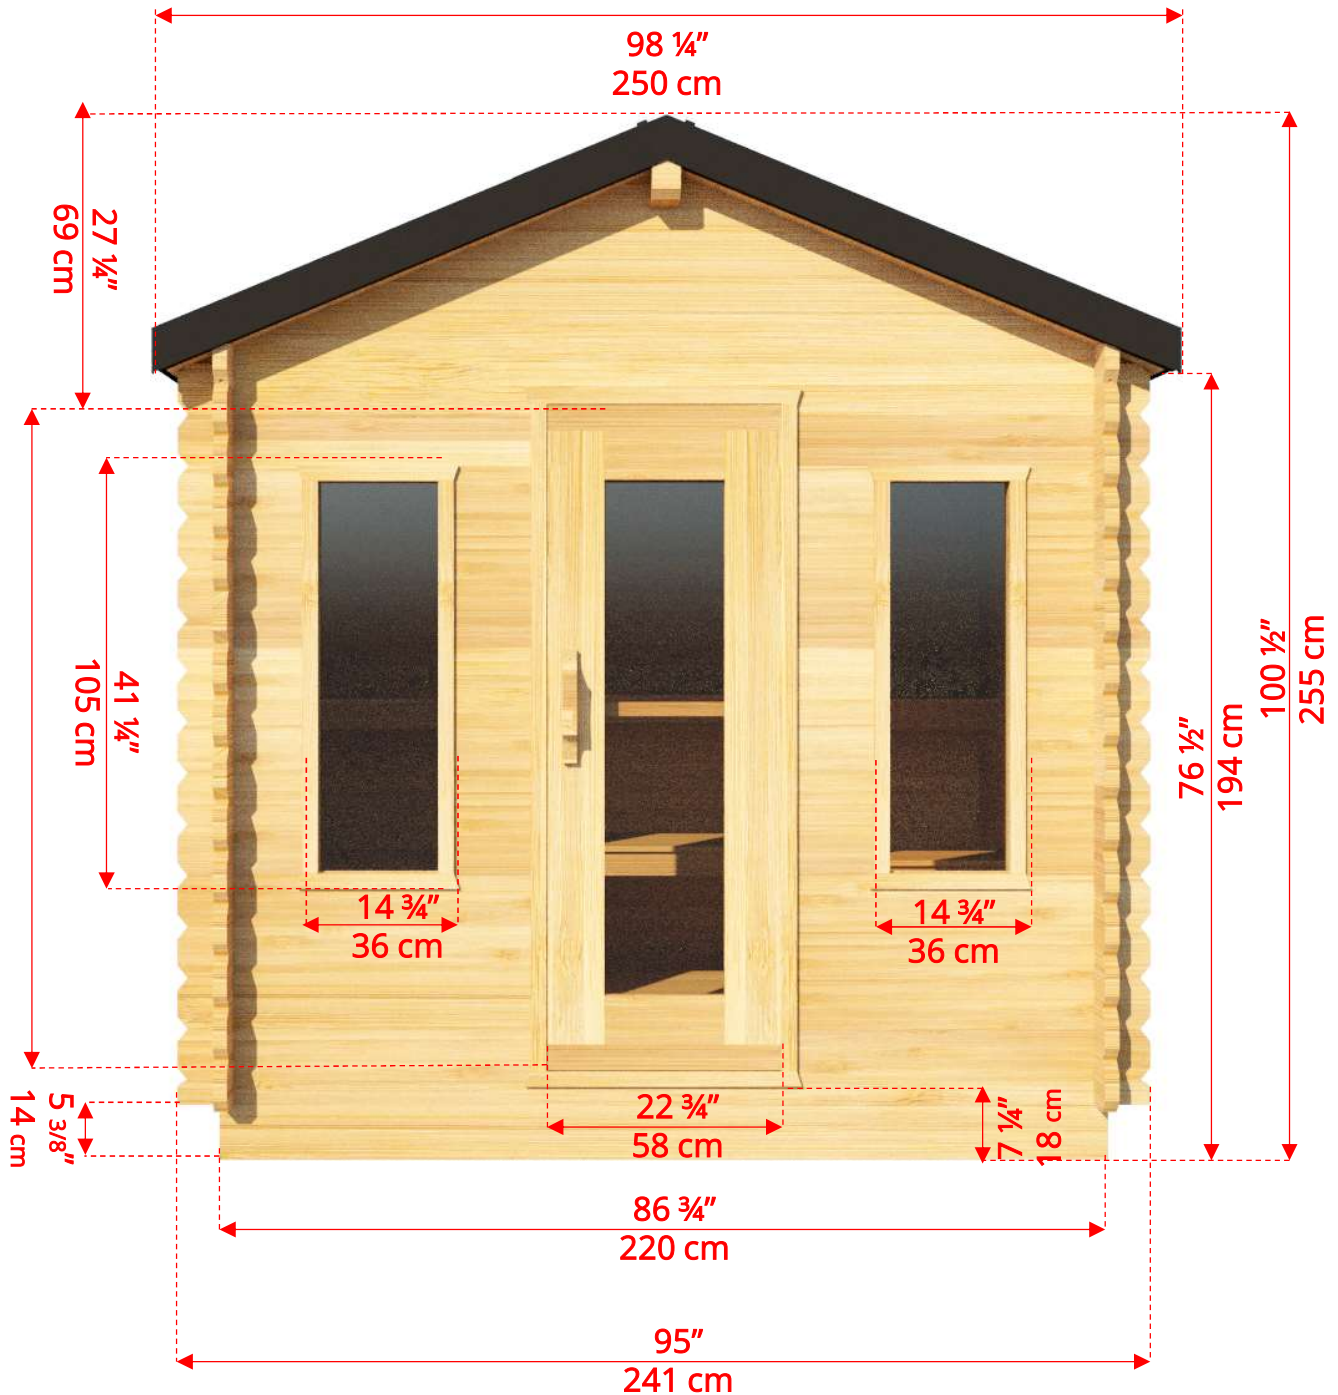

CT88W Georgian Cabin Sauna

Manufactured by:

tel: 888-923-9813 | info@leisurecraft.com | web: www.leisurecraft.com

CT88W Georgian Cabin Sauna

Manufactured by:

tel: 888-923-9813 | info@leisurecraft.com | web: www.leisurecraft.com