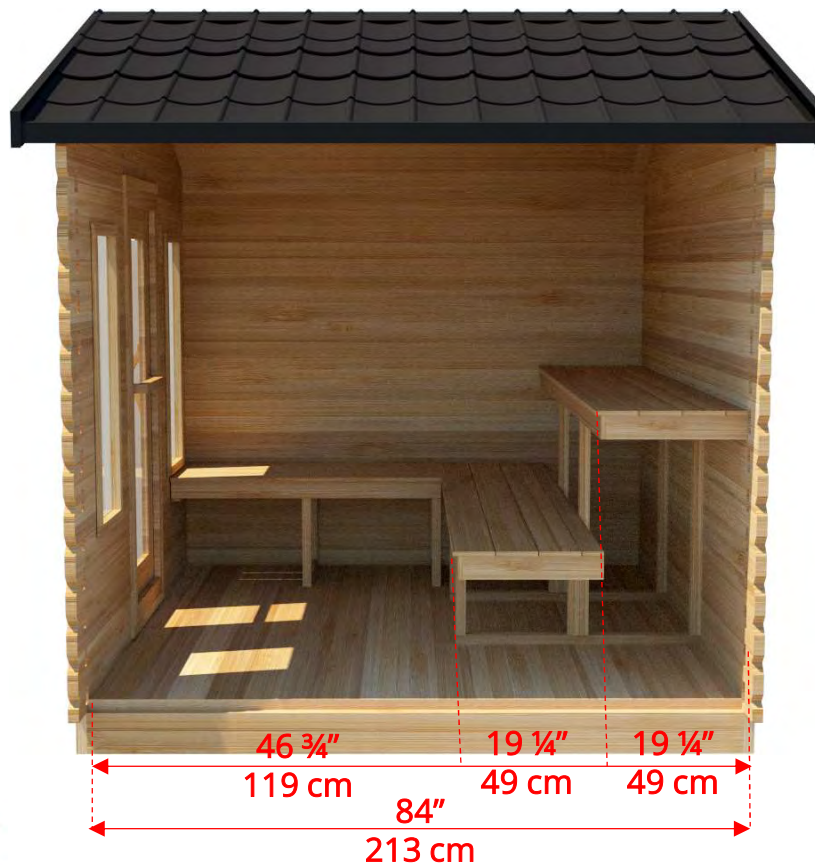

CT88W Georgian Cabin Sauna