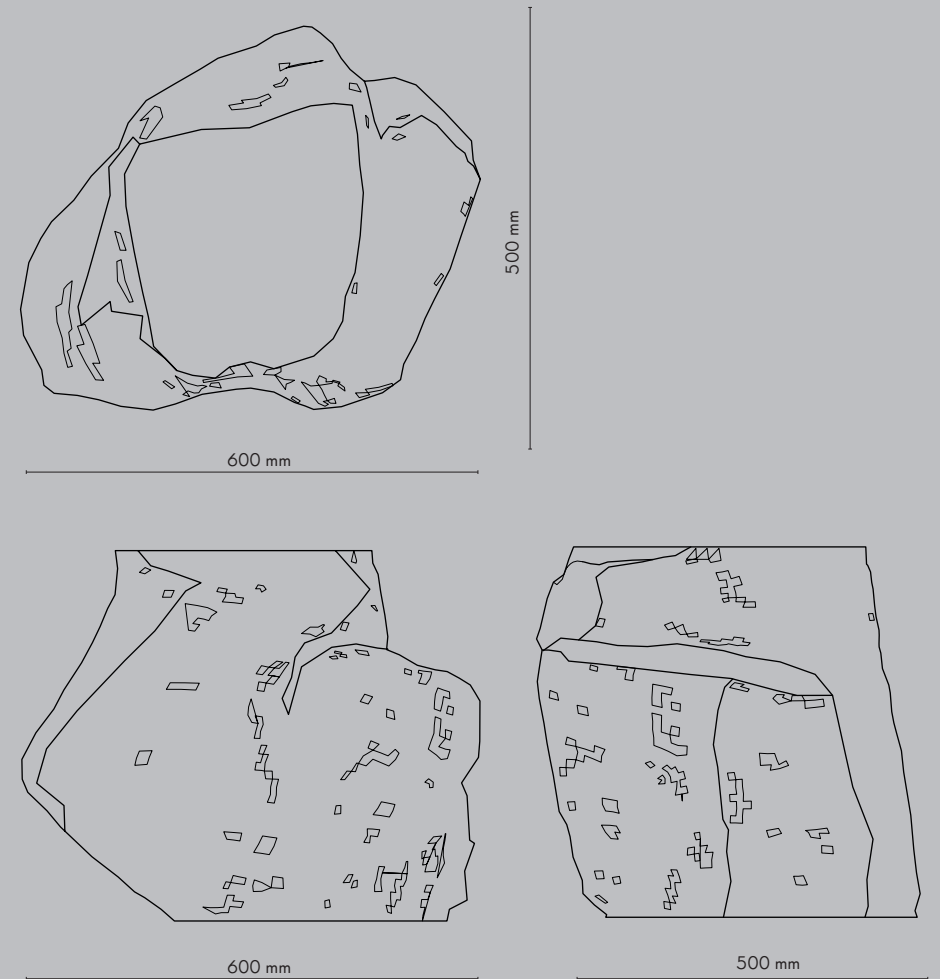

CARE GUIDE

Before cleaning, the material compatibility should be tested on an inconspicuous area.

TRAVERTINE

Although Limestone is a durable, and often heavy, stone material, it can be fragile. For daily cleaning, use a damp, non-abrasive cloth to wipe off travertine surfaces. Use only neutral soaps. Do not use scouring pads, acidic detergents, or abrasive cleaning products of any kind, as this may permanently scratch, stain, or damage the surface. Take special care to avoid contact with common acidic liquids such as vinegar, wine, coffee and tea – all of which can stain travertine permanently. If travertine comes into contact with any of these liquids, it should be cleaned immediately with a soft damp cloth and neutral soap.

DISCLAIMER

The information included in these materials is a guidance on the proper care and maintenance of our products, but this guidance cannot be considered a guarantee of specific results. We are not liable for any damage resulting from care and maintenance activities. Information from suppliers of chemicals and cleaning solvents, including but not limited to label instructions, should always be followed.

MATERIALS

Travertine