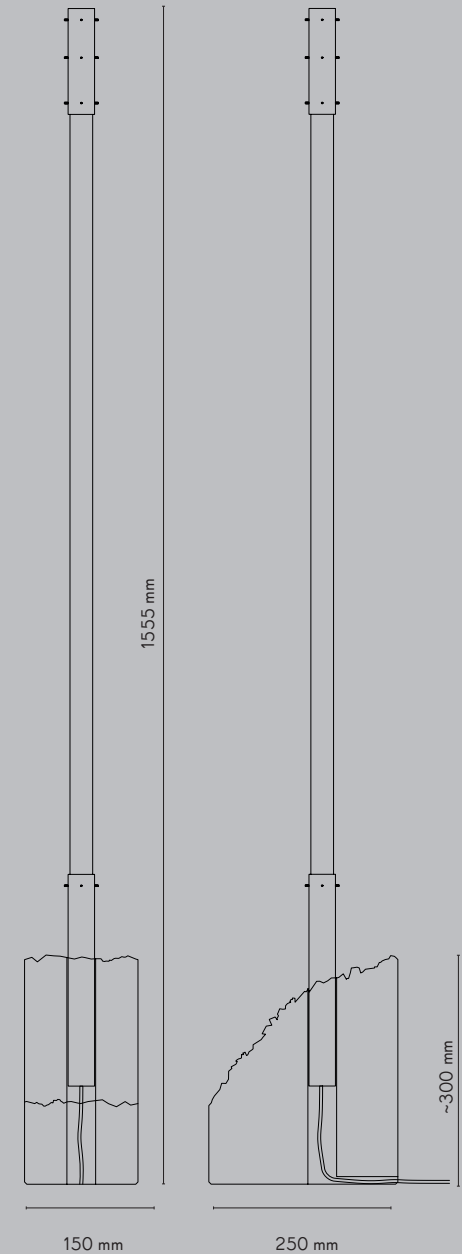

BRUSHED STAINLESS STEEL

Daily cleaning can be done by wiping with a clean dry cloth. Should the surface need more attention, this can be cleaned with water and a mild detergent or soap applied with a damp cloth. Wipe afterwards with a clean dry cloth. Do not use acidic or alkaline cleaning materials, glass cleaner or household ammonia. Use only soft cloth for wiping and polishing, never use sponges or metal scrubs. always wipe in the direction of the structure.

MARBLE

With an elegant and crystalline look, the veining of our Marble ensures that each and every product is one of a kind. For regular cleaning, the product should only be cleaned with a dry soft cloth.

DISCLAIMER

The information included in these materials is a guidance on the proper care and maintenance of our products, but this guidance cannot be considered a guarantee of specific results. We are not liable for any damage resulting from care and maintenance activities. Information from suppliers of chemicals and cleaning solvents, including but not limited to label instructions, should always be followed.

TECHNICAL SPECS

TUBE

Polycarbonate

LIFE HOURS

approx. 50.000 h

CERTIFICATION

CE (230V)

ILLUMINATION

LED

WATTAGE

approx. 14 Watt

COLOR TEMPERATURE

approx. 3.000 K

CORD

Textile Covered white, 2,5 m

LM/W

approx. 98

MATERIALS

Brushed stainless steel
Lasa Marble