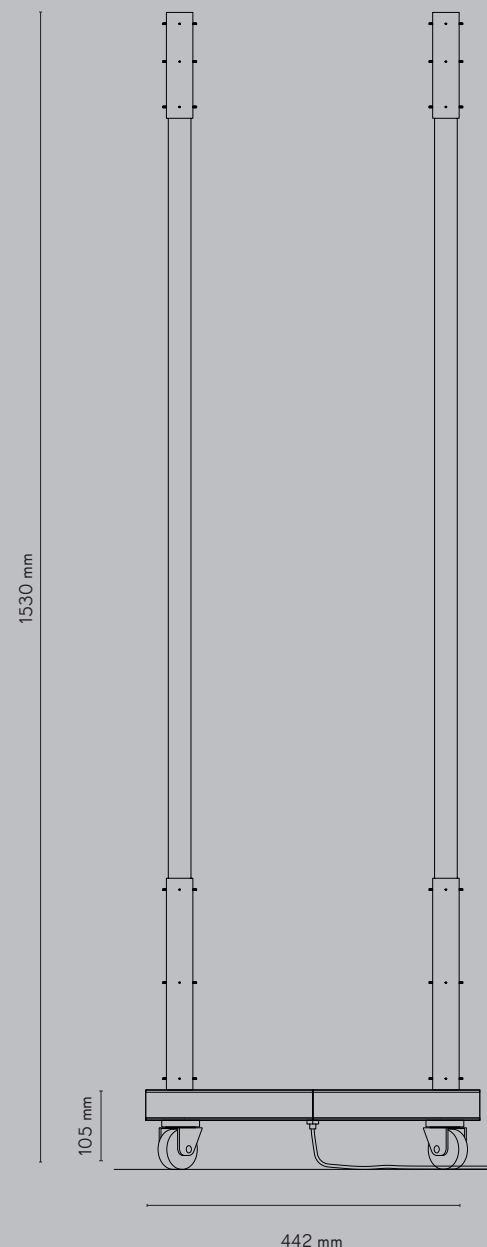

POLYCARBONATE

Contact with hard objects must be avoided at all costs. For daily cleaning it is recommended to use a soft cloth wrung in lukewarm water. For more severe cleaning a mild detergent can be used. Always dry immediately after. Do not use microfibre cloths, scouring agents, harsh cleaning agents, scouring cloths, brushes, abrasive pads or cloths.

DISCLAIMER

The information included in these materials is a guidance on the proper care and maintenance of our products, but this guidance cannot be considered a guarantee of specific results. We are not liable for any damage resulting from care and maintenance activities. Information from suppliers of chemicals and cleaning solvents, including but not limited to label instructions, should always be followed.

TECHNICAL SPECS

LIFE HOURS
approx. 50.000 h

CERTIFICATION
CE (230V)

ILLUMINATION
LED

WATTAGE
approx. 14 Watt

COLOR TEMPERATURE
approx. 3.000 K

CORD
Textile Covered white, 2 m

LM/W
approx. 98

MATERIALS
Brushed stainless steel
Polycarbonate