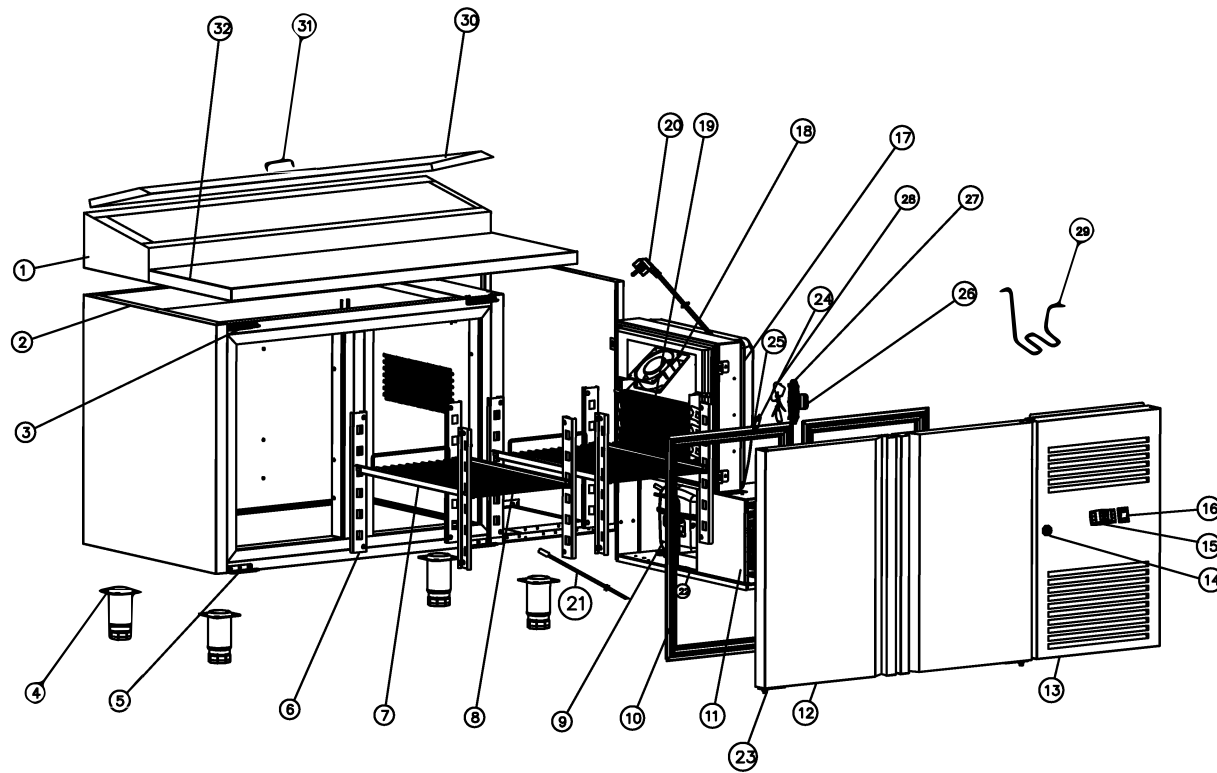

SH2000800

HAMOKI

32	Marble	FL26-16
31	Handle	WJ14-02
30	Stainless steel cover	P2800-B57-02-A0
29	High pressure pipe	WJ08-10-A2
28	blades	wj15-03
27	net	wj16-03
26	fan	7W-220V
25	capillary	WJ07-01
24	Dry filter	RE09
23	Return spring	WJ12-17
22	The water box	SL03-10
21	sensor	DQ04-01
20	power cord	VDE16-3G10-2200
19	Evaporator	P3100EVAP18-D3
18	Evaporator Fan	SA1238A2HBL
17	Cassette unit	P4100RS-290
16	Switch	RL2-GR
15	Thermostat	XR02CX-5ROC1
14	Lock	MS1035-1
13	Control panel	P3100-B258-02-A4
12	Door	P1500MTB201
11	Condenser	P3100COND4
10	Door gaset	SL12-01
9	Compressor	NFG80NA
8	Shelf	WJ11-05-A2
7	Guide	PZ2600-B27-01-A4
6	Ladder	P3100-B23-01-B0
5	Bottom hinge	WJ09-12-A1
4	Foot	WJ12-22
3	Upper hinge	WJ09-11-A1
2	Body	P2800XT201-DCB
1	Table	P2800TMB201
NO.	PART NAME	PART NUMBER