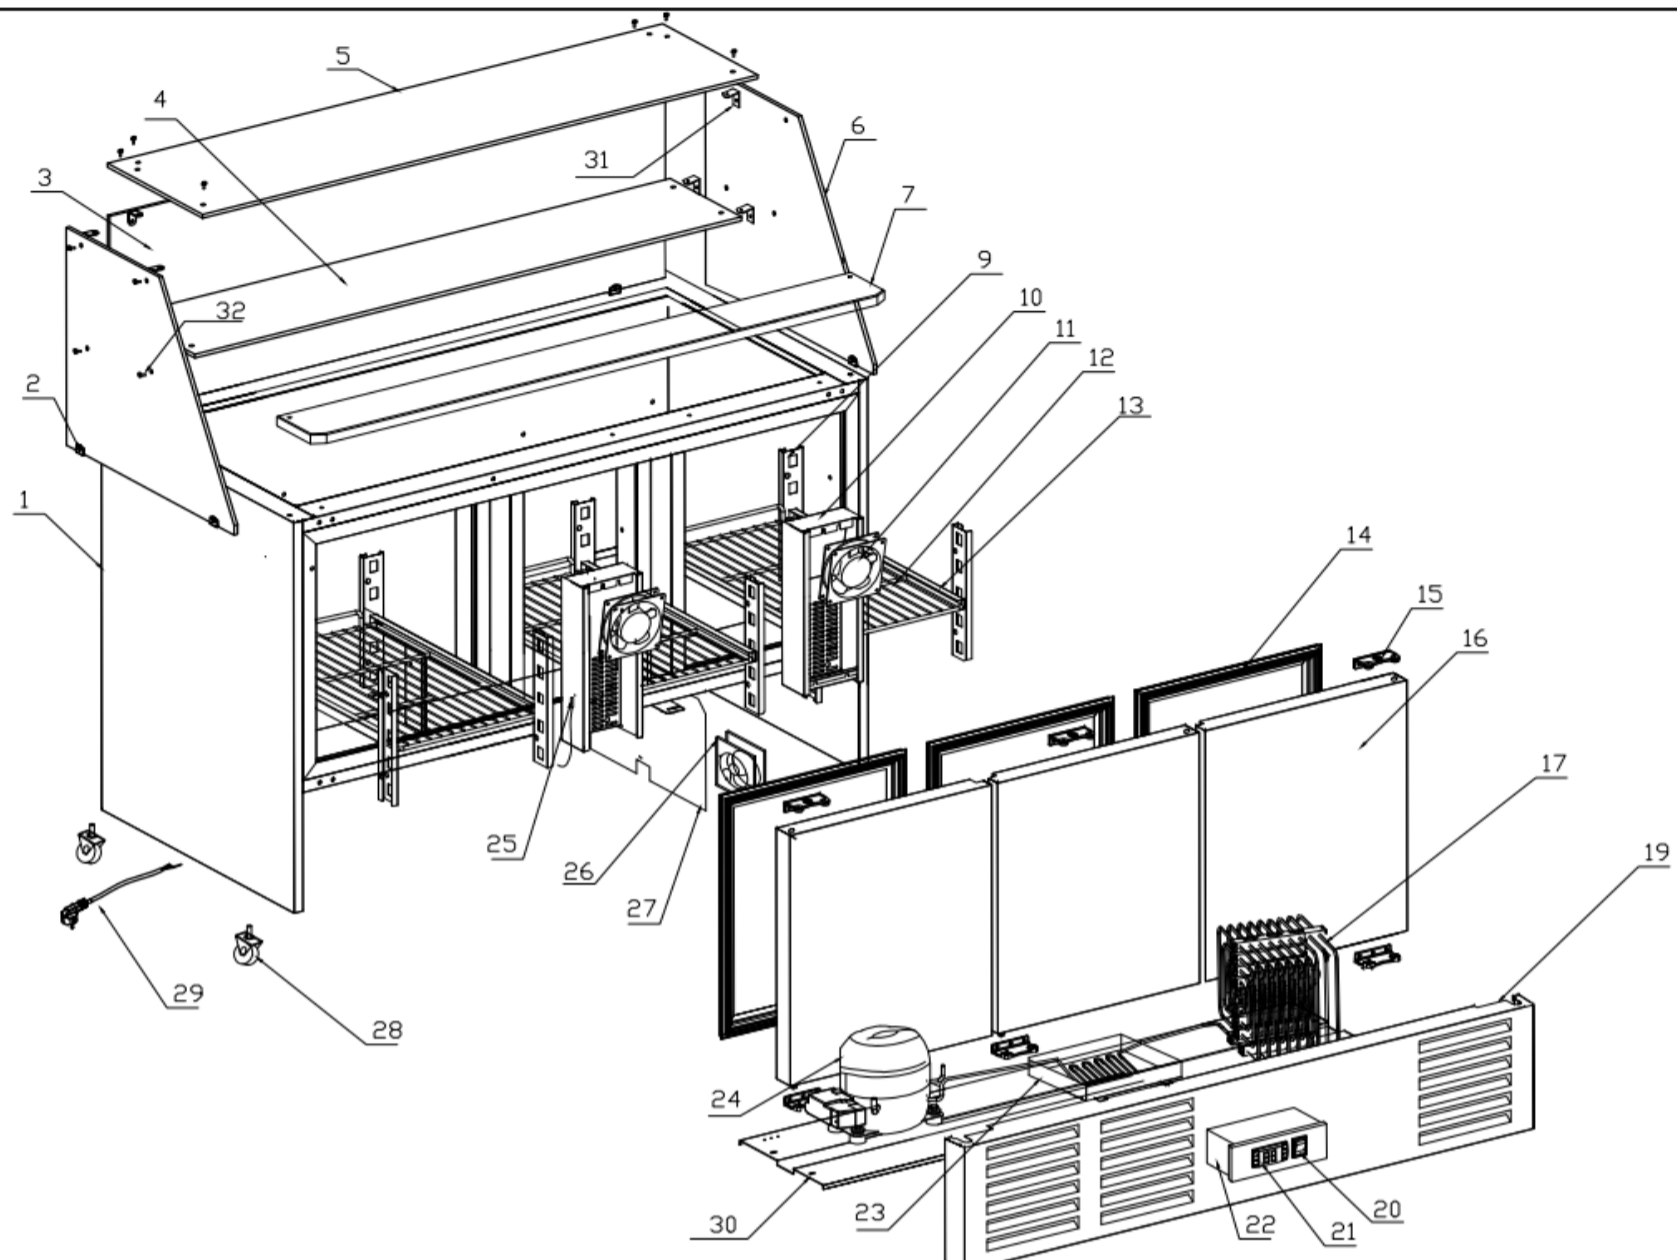

S903G Cabinet exploded view

**S903G Cabinet exploded view
except desktop spare part also suitable for
PS300/PS903/S903/S903TOP/S903G/PZ903)**

Number	Part name	Part number	QTY	Remark
1	Body-201SS	S903XTA201	1	
	Body-304SS	S903XTA304	1	
2	Glass clamp	WJ12-11	6	Only for S903G
3	Back glass	S903-G01-08-A0	1	Only for S903G
4	Shelf glass	S903-G03-08-A0	1	Only for S903G
5	Top glass	S903-G02-08-A0	1	Only for S903G
6	Side glass	S900-G01-08-A0	2	Only for S903G
7	Cutting board	SL03-31-C1	1	
8	N/A	N/A	N/A	
9	Ladder	P3100-B23-01-B0	12	
		P3100-B23-09-B0	12	
10	Fan Support	S900-B31-01-B2	2	
		S900-B31-09-B2	2	
11	Evap. fan	9238B2HL	2	
12	Shelf	WJ11-05-A2	3	
13	Guide	P3100-B27-01-A0	6	
14	Door Gasket	SL12-11-A0	3	
15	Upper Hinge	WJ09-11-A1	6	
16	Door-201SS	S900MTA201	3	

16	Door-304SS	S900MTA304	3	
17	Condenser	XUANCHI9	1	
18	N/A	N/A	N/A	
19	Control panel-	S903-B11-02-E2	1	
	Control panel-	S903-B11-10-E2	1	
20	Switch	RL2-GR	1	
21	Thermostat	XR02C	1	
22	Thermostat box	SL03-04	1	
23	Water tray	SL03-59	1	
24	Compressor	NFG80NA	1	
25	Probe	DQ04-01	1	
26	Condenser fan	12038B2HL	1	
27	Condenser fan	S900-B43-03-A6	1	
28	Adjustable Feet	WJ12-88	2	
28	Adjustable Feet	WJ12-89	2	
29	Power cord	VDE16-3G10-2200	1	
30	Unit board	S903-JZB-01-A2	1	
31	Small bracket	V1200-B12-01-A0	10	
32	Hand screw	WJ22-03	10	