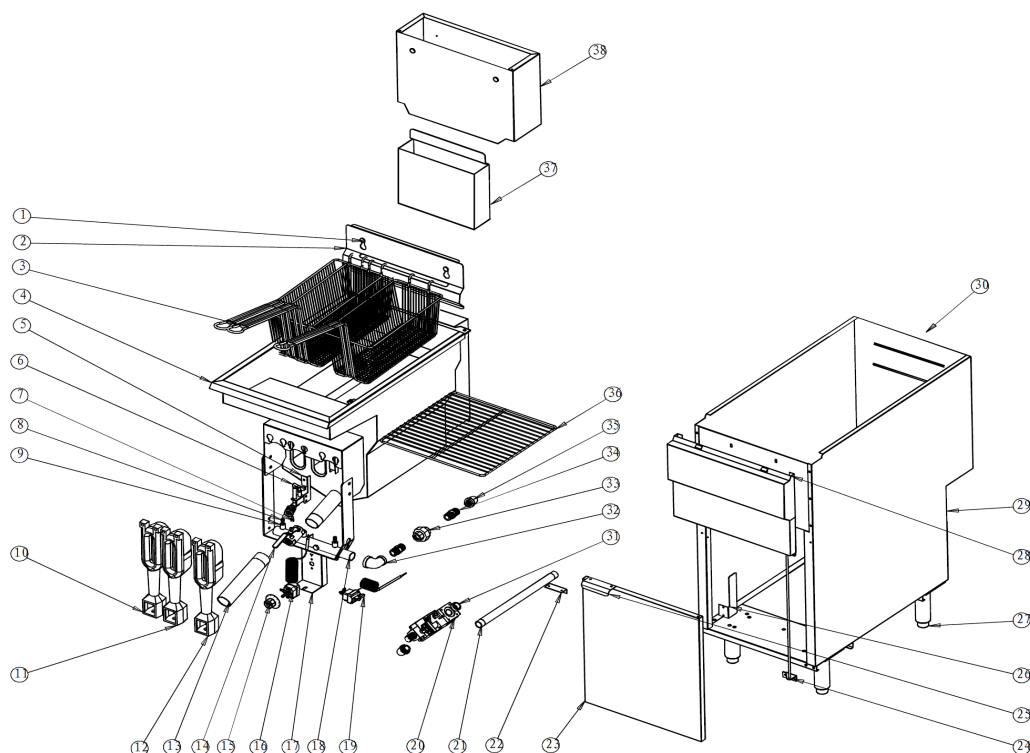

HAMOKI

GF90 PART LIST

NO.	PART NAME	UNIT QTY	PART CODE
1	Basket hanger screw	2	70202014719
2	Basket hanger	1	
3	Basket	2	70201104400
4	Tank assembly	1	
5	Pilot connecting plate	1	
6	Pilot Bracket(NG)	1	70201302028
6.1	Pilot Bracket(LPG)	1	70201302019
7	Thermocouple	1	70201700155
7.1	Thermopile	1	70201700237
8	Nozzle	3	70201500755
9	Nozzle pipe	3	70202013373
10	Right Burner	1	70201301046
11	Middle Burner	1	70201301037
12	Left Burner	1	70201300946
13	Oil drainage extension pipe	1	70202006273
14	Oil drain valve	1	70200500728
15	Thermostat knob	1	70101103628

16	Thermostat	1	70202200728
17	Mounting rack for distributing pipe	1	
18	Gas distributing pipe	1	70201802646
19	TEMP. limiter	1	70202200737
20	Gas safety valve SIT	1	70202200464
21	Inlet pipe	1	70201804055
22	Inlet pipe connector	1	
23	Door housing	1	
24	Supporting plate for door shaft	1	
25	Door handle	1	
26	Extension pipe bracket	1	70202006273
27	Adjustable leg(6")	4	70200900019
28	Front plate	1	
29	Side plate	2	
30	Rear plate	1	
31	Inner joint	1	70200602628
32	Elbow	1	70200601519
33	Joint	1	70200600464
34	Union	2	70200601537
35	Nut	2	70200601528
36	Supporting grid	1	70201100019
37	Chimney extension assembly	1	
38	Rear coaming assembly	1	