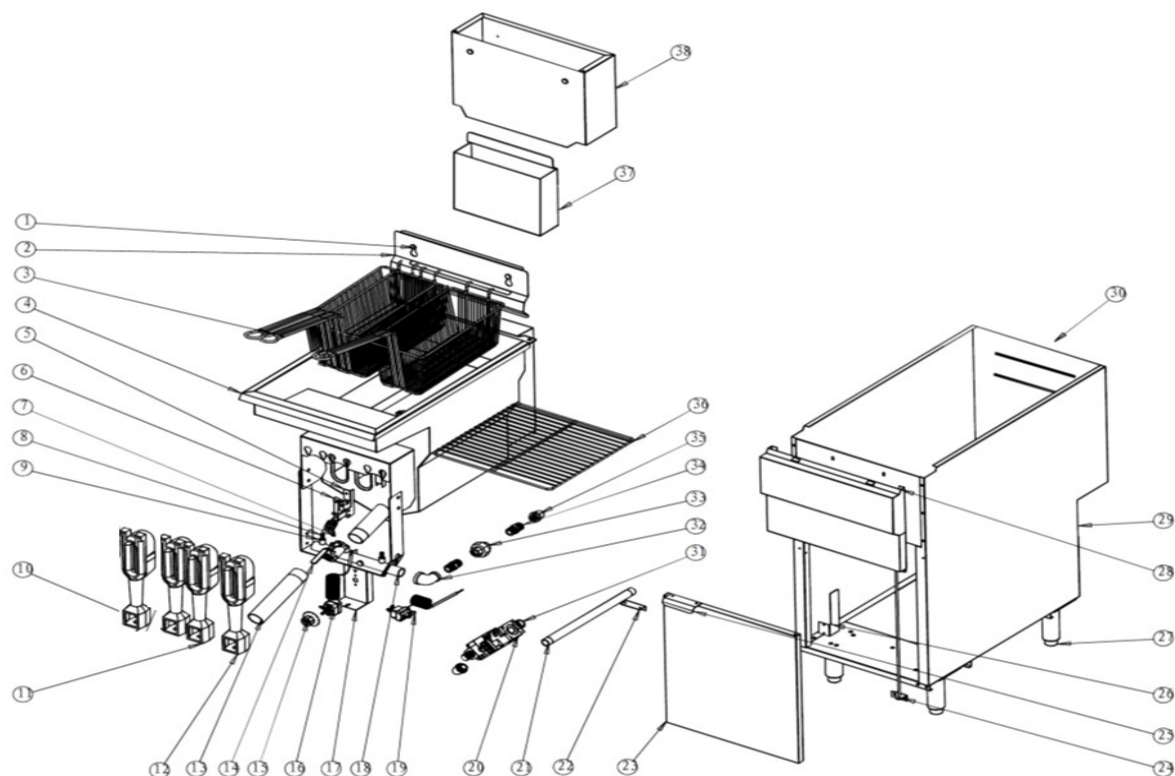

## GF120 PART LIST

NO.	PART NAME	UNIT QTY	PART CODE
1	Basket hanger screw	2	70202014719
2	Basket hanger	1	
3	Basket	2	70201104400
4	Tank assembly	1	
5	Pilot connecting plate	1	
6	Pilot Bracket(NG)	1	70201302028
6.1	Pilot Bracket(LPG)	1	70201302019
7	Thermocouple	1	70201700155
7.1	Thermopile	1	70201700237
8	Nozzle	4	70201500755
9	Nozzle pipe	4	70202013373
10	Right Burner	1	70201301046
11	Middle Burner	2	70201301037
12	Left Burner	1	70201300946
13	Oil drainage extension pipe	1	70202006273
14	Oil drain valve	1	70200500728
15	Thermostat knob	1	70101103628
16	Thermostat	1	70202200728
17	Mounting rack for distributing pipe	1	

18	Gas distributing pipe	1	70201802646
19	TEMP. limiter	1	70202200737
20	Gas safety valve SIT	1	70202200464
21	Inlet pipe	1	70201804055
22	Inlet pipe connector	1	
23	Door housing	1	
24	Supporting plate for door shaft	1	
25	Door handle	1	
26	Extension pipe bracket	1	70202006273
27	Adjustable leg(6")	4	70200900019
28	Front plate	1	
29	Side plate	2	
30	Rear plate	1	
31	Inner joint	1	70200602628
32	Elbow	1	70200601519
33	Joint	1	70200600464
34	Union	2	70200601537
35	Nut	2	70200601528
36	Supporting grid	1	70201100019
37	Chimney extension assembly	1	
38	Rear coaming assembly	1	