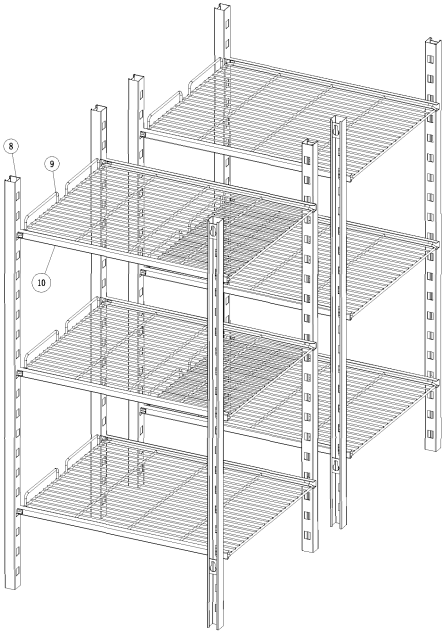

GN1410TN & GN1410BT

12	control panel	CC1400-B26-02-A0	1	cabinet	CN1400BXTA201
13	switch	RL2-GR			CN1400BXTA304
14	temperature controller	XR02CX-5R0C1 XR06CX-5R0C1	2	cassette unit	CC1400BRS CN1400BGFS
15	fan switch	HC-050K4	3	upper left hinge	L700-B63-01-A0
16	lock	WJ13-02	4	upper right hinge	L700-B64-01-A0
17	door	CC700BMTA201 CC700BMTA304	5	heating line	L700-D06-JRS
18	transformer	ZF120A-1200420	6	lower hinge	WJ09-06
19	lamp	BL-TK-A	7	Feet adjustable	WJ12-22
20	Middle beam	L1400ZL201-B0 L1400ZL304-B0	8	ladder	L700-B42-01-C2
			9	shelf	WJ11-01
			10	guide	L700-B43-01-A1
			11	door gasket	SL12-07