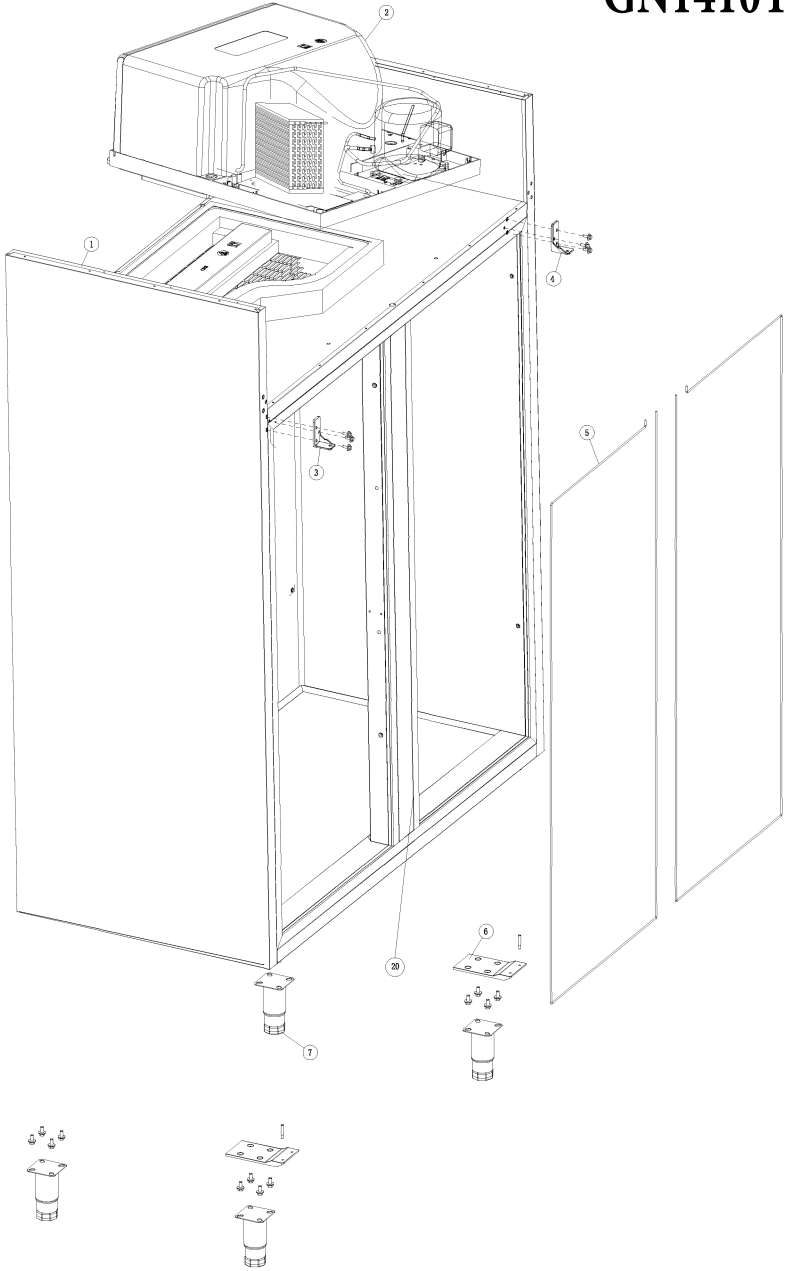

GN1410TN & GN1410BT

12	control panel	CC1400-B26-02-A0	1	cabinet	CN1400BXTA201
13	switch	RL2-GR			CN1400BXTA304
14	temperature controller	XR02CX-5R0C1 XR06CX-5R0C1	2	cassette unit	CC1400BRS CN1400BGFS
15	fan switch	HC-050K4	3	upper left hinge	L700-B63-01-A0
16	lock	WJ13-02	4	upper right hinge	L700-B64-01-A0
17	door	CC700BMTA201 CC700BMTA304	5	heating line	L700-D06-JRS
18	transformer	ZF120A-1200420	6	lower hinge	WJ09-06
19	lamp	BL-TK-A	7	Feet adjustable	WJ12-22
20	Middle beam	L1400ZL201-B0 L1400ZL304-B0	8	ladder	L700-B42-01-C2
			9	shelf	WJ11-01
			10	guide	L700-B43-01-A1
			11	door gasket	SL12-07