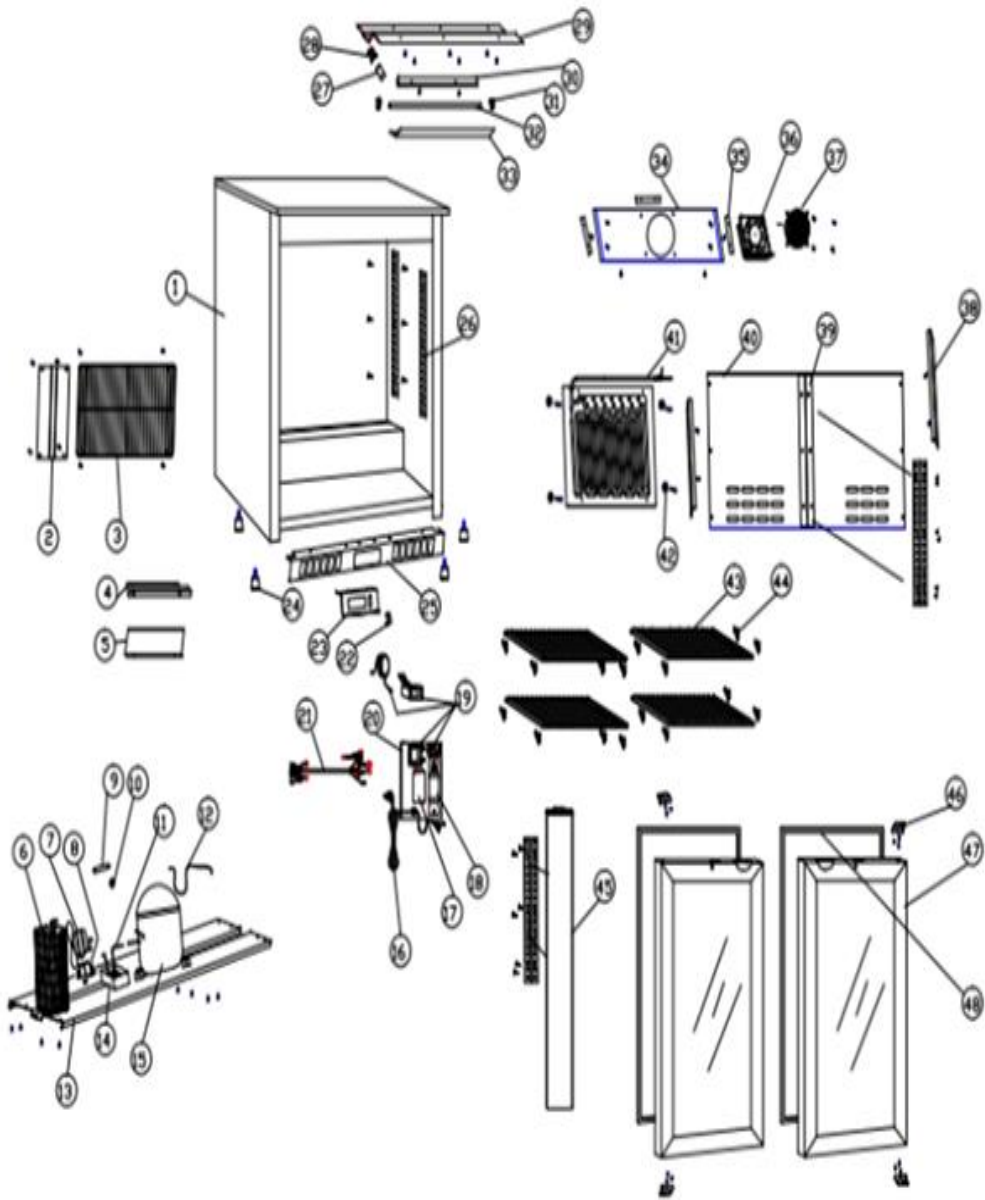

BAR BACK COOLER EXPLODED VIEW & PARTS LIST LG-198S, LG-320S, LG-128, LG-198H, LG-320H

Part no.	Description	Unit (pcs)
1	Body	1
2	Compressor compartment back board	1
3	Compressor compartment net board	1
4	Exhaust plate fortified board	1
5	Baffle	1
6	Wire condenser	1
7	Condenser fan motor	1
8	Condenser fan motor support	1
9	Filter	1
10	Filter clip	1
11	Evaporating tube	1
12	Muffler tube	1
13	Compressor fixing plate	1
14	Water Tray	1
15	Compressor	1
16	Socket	1
17	Junction box	1
18	Ballast	1
19	Thermostat with displayer	1
20	Mountain pallet of electric parts	1
21	Connecting wires	1
22	Light switch	1
23	Displayer fixing plate	1
24	Adjusting foot	1
25	Exhaust plate assemblies	1
26	Pilaster	8
27	Starter	1
28	Starter holder	1
29	Light tube fixing plate	1
30	Light cover clip plate	1
31	Lamp holder	2
32	Light tube	1
33	Transparent light cover	1
34	Evaporator fan motor plate	1
35	Fan motor plate support	3
36	Evaporator fan motor	1
37	Evaporator fan motor cover	1
38	Evaporator baffle holder	2
39	Pilaster	1
40	Evaporator baffle	1
41	Evaporator	1
42	Evaporator support	4
43	Shelf	4
44	K Clip	16
45	Handle	1
46	Door hinge	4
47	Right Door	1
48	Door seal	2
49	Left door	1