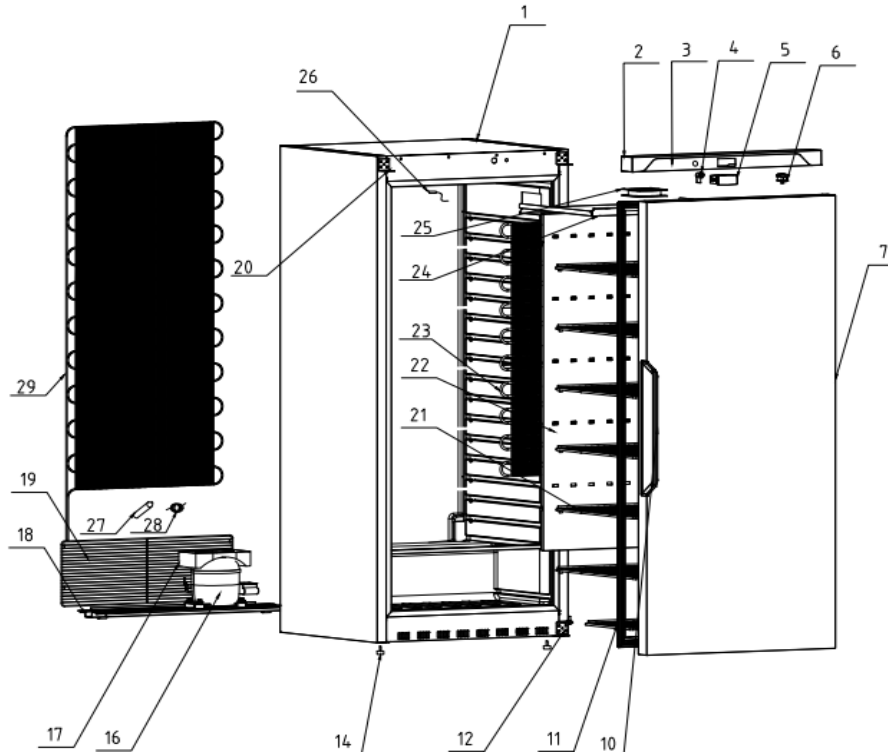

AR60/ARS60 Exploded View

NO	Name	Part.No	QTY
1	Body	CN20XT	1
2	Up panel	SL03-51	1
3	CONTROL PANEL	CR60-B14-32-F0	1
4	LOCK	WJ13-03	1
5	THERMOSTAT	PYH91Z05S3	1
6	DOOR SWITCH	HC-050K4	1
7	DOOR	CR60MT-PCM HV600TN(PCM)	1
		CR60MT-430SS HVS600TN (S/S430)	1
8	N/A	N/A	N/A
9	N/A	N/A	N/A
10	Handle	SL13-09	1
11	DOOR GASKET	SL13-08	1
12	LOWER HINGE	WJ09-24	1
13	N/A	N/A	N/A
14	FOOT	SL17-09	2
15	N/A	N/A	N/A
16	Compressor	TT1117GY	1
17	Water receiving box	SL03-34	1
18	UNIT BOARD	CR40-JZB-02	1
19	BACK GRILLE	WJ11-32	1
20	Upper hinge	WJ09-23	1
21	Shelf	WJ11-30	1
22	Back panel	CR60-B24-22-A1	1
23	EVAPORATOR	CR60EVAPSG20	1
24	FAN PANEL	CR60-B16-22-A1	1
25	Fan	12025B2HL	1
26	PROBE	DQ04-03	1
27	DRIER FILTER	RE09	1
28	Cappilay	0.8*2500	1
29	Back condenser	CN40CONDSG24	1
30	Power cord	VDE16-3G10-2200	1