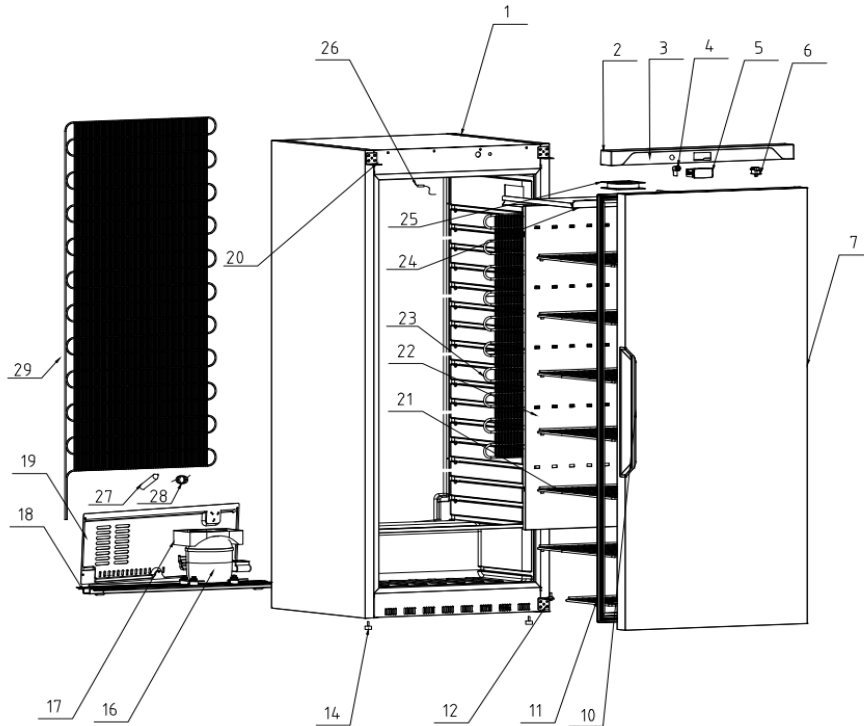

AR40/ARS40 Exploded View

NO	Name	Part.No	QTY
1	Body	CN20XT	1
2	Up panel	SL03-56	1
3	CONTROL PANEL	CR40-B09-32-F0	1
4	LOCK	WJ13-03	1
5	THERMOSTAT	PYH91Z05S3	1
6	DOOR SWITCH	HC-050K4	1
7	DOOR	CR40MT-PCM HV400TN(PCM)	1
		CR40MT-430SS HVS400TN (S/S430)	1
8	N/A	N/A	N/A
9	N/A	N/A	N/A
10	Handle	SL13-09	1
11	DOOR GASKET	SL13-12	1
12	LOWER HINGE	WJ09-24	1
13	N/A	N/A	N/A
14	FOOT	SL17-09	2
15	N/A	N/A	N/A
16	Compressor	T1114Y	1
17	Water receiving box	SL03-34	1
18	UNIT BOARD	CR40-JZB-02	1
19	BACK GRILLE	SL39-02	1
20	Upper hinge	WJ09-23	1
21	Shelf	WJ11-30	1
22	Back panel	CR40-B12-22-A0	1
23	EVAPORATOR	CR40EVAPSG20	1
24	FAN PANEL	CR40-B11-22-A1	1
25	Fan	12025B2HL	1
26	PROBE	DQ04-03	1
27	DRIER FILTER	RE09	1
28	Cappilay	0.8*2500	1
29	Back condenser	CR20CONDSG16	1
30	Power cord	VDE16-3G10-2200	1