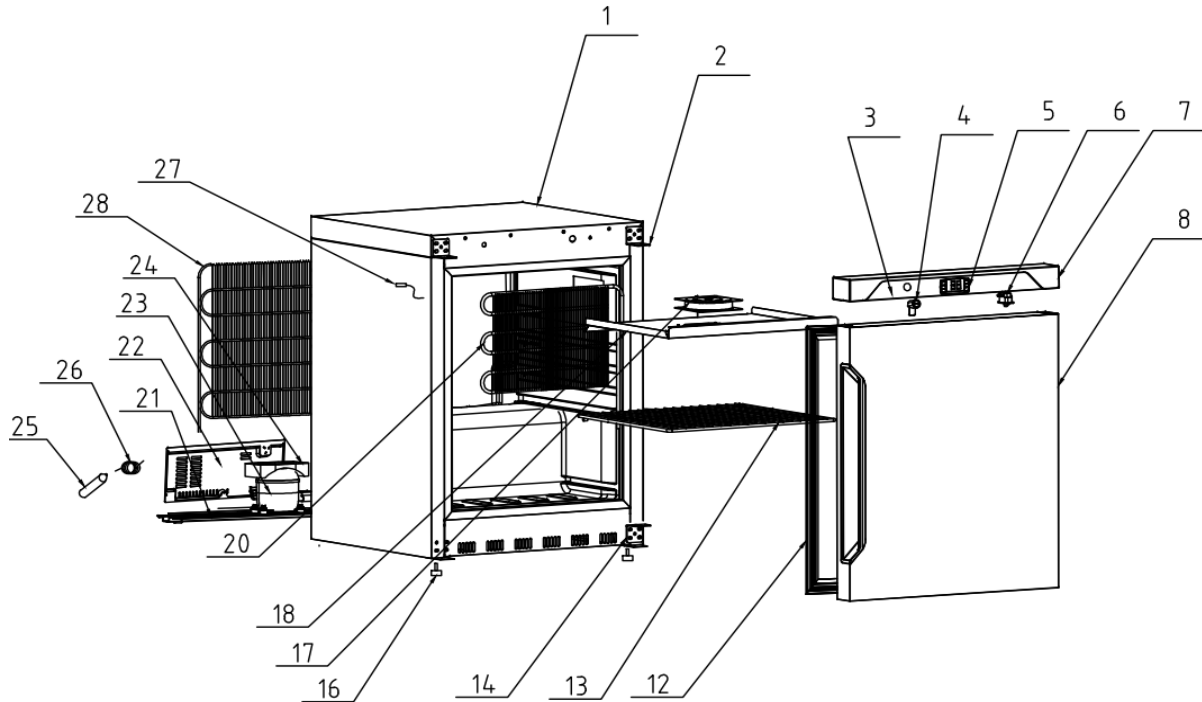

## AR20/ARS20 Exploded View

NO	Name	Part.No	QTY
1	Body	CN20XT	1
2	UPPER HINGE	WJ09-23	2
3	CONTROL PANEL	CR40-B09-21-B1	1
4	LOCK	WJ13-03	1
5	THERMOSTAT	PYH91Z05S3	1
6	DOOR SWITCH	HC-050K4	1
7	UP PANEL	SL03-56	1
8	DOOR	CR20MT-PCM HV200TN(PCM)	1
		CR20MT-430SS HVS200TN (S/S430)	1
9	N/A	N/A	N/A
10	N/A	N/A	N/A
11	N/A	N/A	N/A
12	DOOR GASKET	SL13-13	1
13	SHELF	WJ11-33	1
14	LOWER HINGE	WJ09-24	1
15	N/A	N/A	N/A
16	FOOT	SL17-09	2
17	FAN	12025B2HL	1
18	FAN PANEL	CR40-B11-22-A1	1
19	N/A	N/A	N/A
20	EVAPORATOR	CR20EVAPSG6	1
21	UNIT BOARD	CR40-JZB-02	1
22	BACK GRILLE	SL39-06	1
23	Compressor	T1114Y	1
24	Water receiving box	SL03-34	1
25	DRIER FILTER	RE09	1
26	PROBE	DQ04-01	1
27	Back condenser	CR20CONDSG16	1
28	Power cord	VDE16-3G10-2200	1