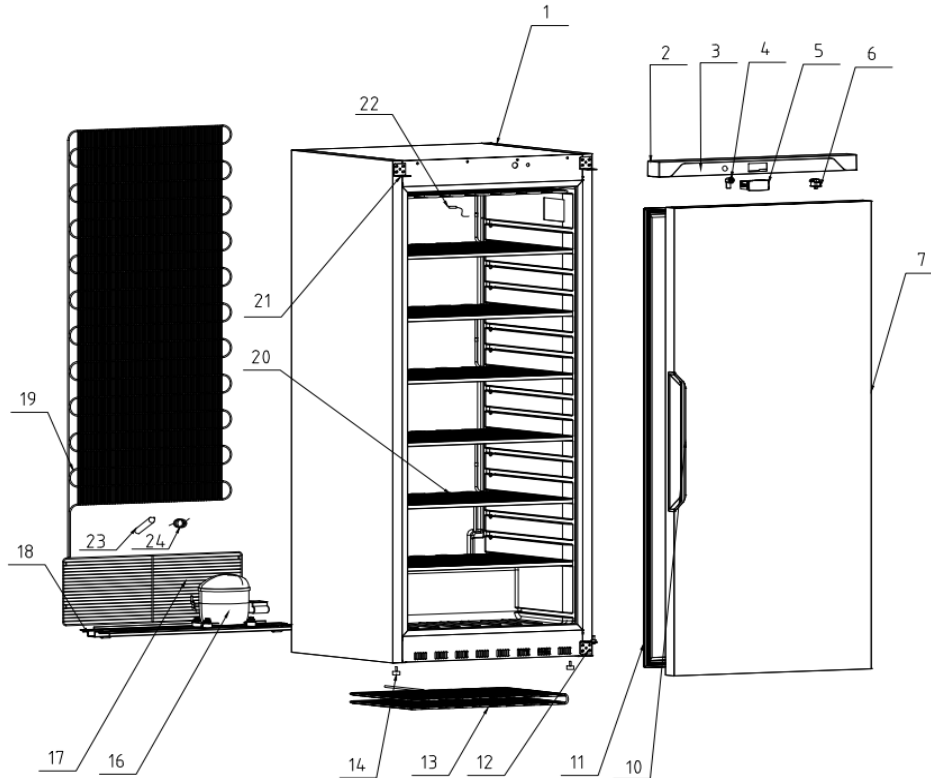

AN60/ANS60 Exploded View

NO	Name	Part.No	QTY
1	Body	CN40XT	1
2	UP PANNEL	SL03-51	1
3	CONTROL PANEL	CN40-B03-32-A0	1
4	LOCK	WJ13-03	1
5	THERMOSTAT	PYH91Z05S3	1
6	DOOR SWITCH	HC-050K4	1
7	DOOR	CR60MT-PCM HV600BT(PCM)	1
		CR60MT-430SS HVS600BT (S/S430)	1
8	N/A	N/A	N/A
9	N/A	N/A	N/A
10	HANDLE	SL13-09	1
11	DOOR GASKET	SL13-08	1
12	LOWER HINGE	WJ09-24	1
13	CONDENSER	CR60CONDSG38-A1	1
14	FOOT	SL17-09	2
15	N/A	N/A	N/A
16	COMPRESSOR	NLL200A	1
17	BACK GRILLE	SL39-02	1
18	UNIT BOARD	CR60-JZB-02	1
19	Back condenser	CN40CONDSG24	1
20	EVAPORATER	CN60EVAPSG7	1
21	UPPER HINGLE	WJ09-23	1
22	PROBE	DQ04-03	1
23	Drier filter	RE09	1
24	CAPILLARY	1.0*3000	1
25	Power cord	VDE16-3G10-2200	1