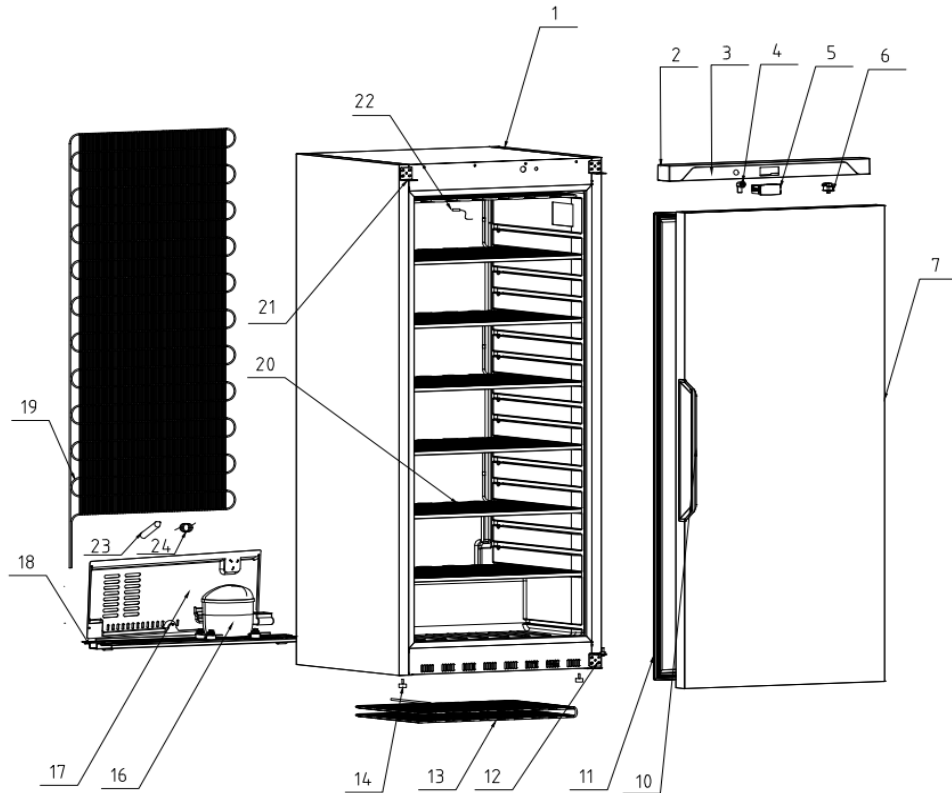

## AN40/ANS40 Exploded View

NO	Name	Part.No	QTY
1	Body	CN40XT	1
2	UP PANNEL	SL03-56	1
3	CONTROL PANEL	CN40-B03-32-A0	1
4	LOCK	WJ13-03	1
5	THERMOSTAT	PYH91Z05S3	1
6	DOOR SWITCH	HC-050K4	1
7	DOOR	CR40MT-PCM HV400BT(PCM)	1
		CR40MT-430SS HVS400BT (S/S430)	1
8	N/A	N/A	N/A
9	N/A	N/A	N/A
10	HANDLE	SL13-09	1
11	DOOR GASKET	SL13-12	1
12	LOWER HINGE	WJ09-24	1
13	CONDENSER	CR40CONDSG34	1
14	FOOT	SL17-09	2
15	N/A	N/A	N/A
16	COMPRESSOR	NLL200A	1
17	BACK GRILLE	SL39-02	1
18	UNIT BOARD	CR40-JZB-02	1
19	Back condenser	CN40CONDSG24	1
20	EVAPORATER	CN40EVAPSG7	1
21	UPPER HINGLE	WJ09-23	1
22	PROBE	DQ04-03	1
23	Drier filter	RE09	1
24	CAPILLARY	0.8*3000	1
25	Power cord	VDE16-3G10-2200	1