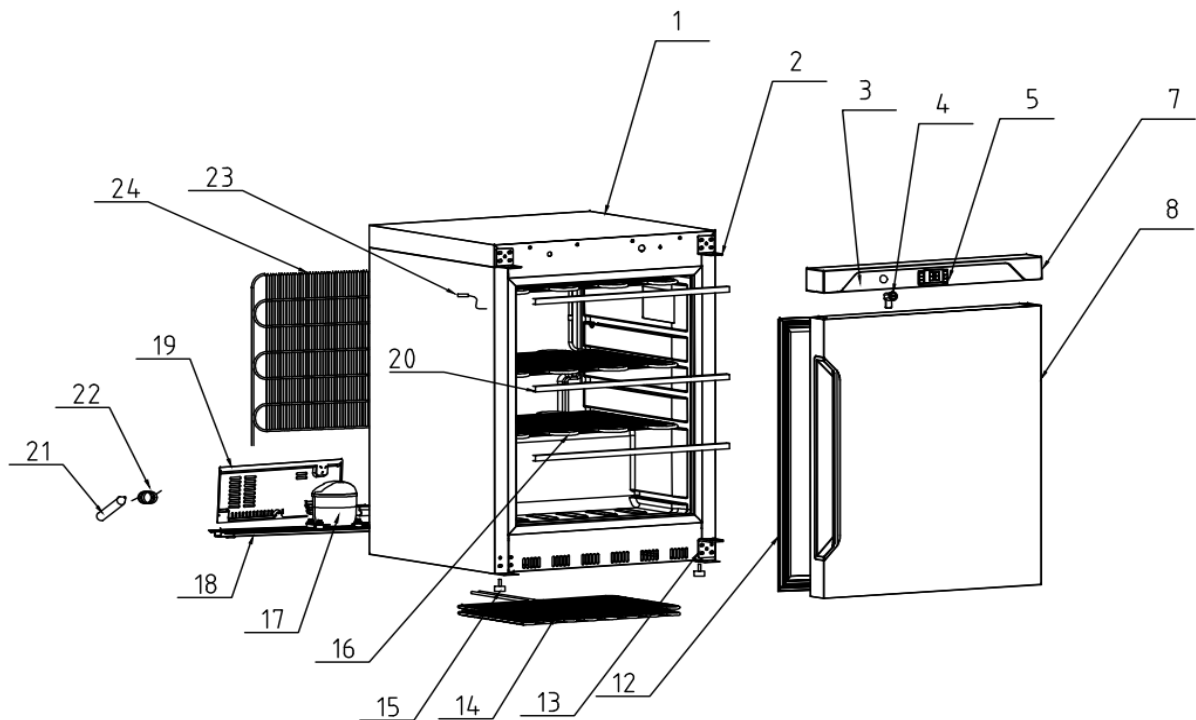

## AN20/ANS20 Exploded View

NO	Name	Part.No	QTY
1	Body	CN20XT	1
2	UPPER HINGE	WJ09-23	2
3	CONTROL PANEL	CN40-B03-20-B0	1
4	LOCK	WJ13-03	1
5	THERMOSTAT	PZYDS1EBI1	1
6	N/A	N/A	N/A
7	UP PANEL	SL03-56	1
8	DOOR	CR20MT-PCM HV200BT(PCM)	1
		CR20MT-430SS HVS200BT (S/S430)	1
9	N/A	N/A	N/A
10	N/A	N/A	N/A
11	N/A	N/A	N/A
12	DOOR GASKET	SL13-13	1
13	LOWER HINGE	WJ09-24	1
14	CONDENSER	CR20CONDSG16	1
15	FOOT	SL17-09	2
16	EVAPORATOR	CN20EVAPSG3	1
17	COMPRESSOR	T1114Y	1
18	UNIT BOARD	CR40-JZB-02	1
19	BACK GRILLE	SL39-06	1
20	PLASTIC BAR	SL17-13	3
21	DRIER FILTER	RE09	1
22	CAPILLARY	0.8*3000	1
23	PROBE	DQ04-01	1
24	Back condenser	CR20CONDSG16	1
28	Power cord	VDE16-3G10-2200	1