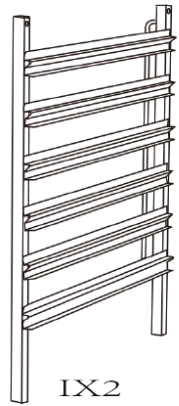

6 Shelf Racking Trolley with Worktop for Gastronorm 1/1 Pan

Parts list

AX8

BX8

CX4

DX1

HX2

IX2

EX2

FX2

GX4

Kx4

Nx4

JX1

1

2