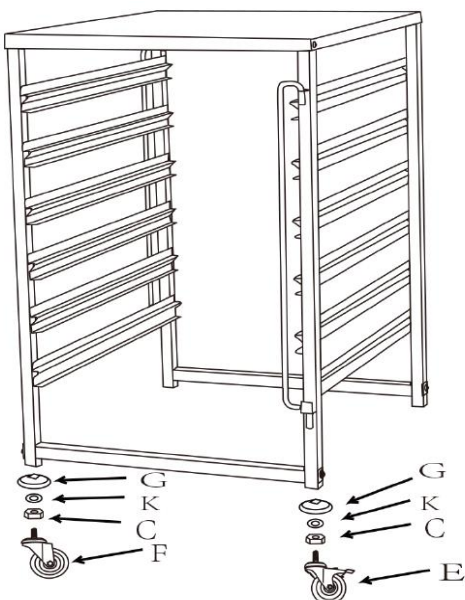

6 Shelf Racking Trolley with Worktop for Gastronorm 1/1 Pan

Parts list

AX8

BX8

CX4

DX1

HX2

IX2

EX2

FX2

GX4

Kx4

Nx4

JX1

1

2

3

4