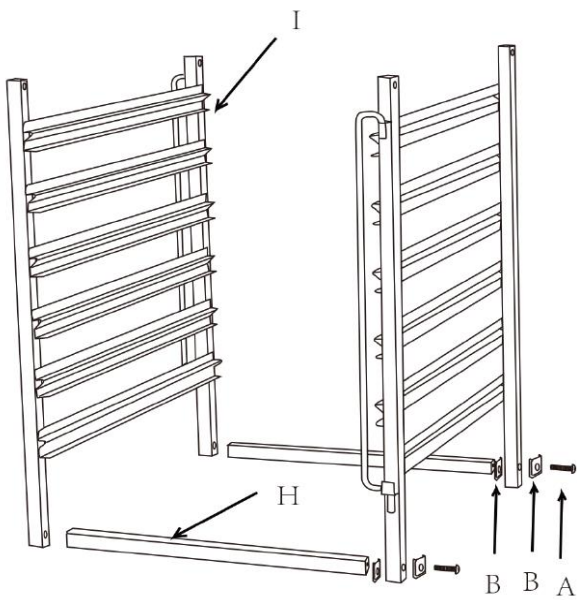

6 Shelf Racking Trolley with Worktop for Gastronorm 1/1 Pan

Parts list

AX8

BX8

CX4

DX1

HX2

IX2

EX2

FX2

GX4

Kx4

Nx4

JX1

1

2