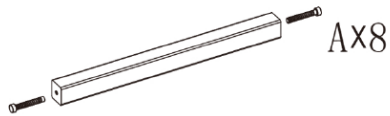

16 Shelf Racking Trolley for 1/1 Gastronorm Pans

Parts list

Bx16

Cx4

Dx1

Jx4

Ex2

Fx2

Ix4

Gx4

Ax8

Hx2