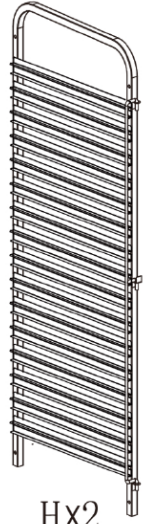

16 Shelf Racking Trolley for 1/1 Gastronorm Pans

Parts list

Bx16

Cx4

Dx1

Jx4

Ex2

Fx2

Ix4

Gx4

Ax8

Hx2