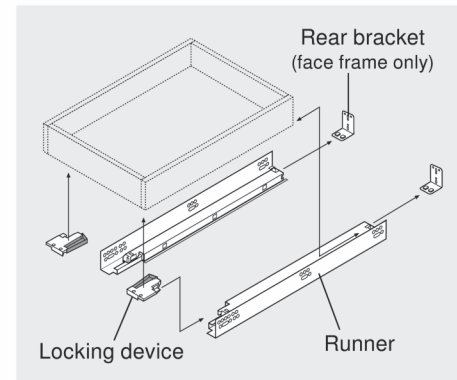

TANDEM plus BLUMOTION 563H

Application

New features

- Four-dimensional adjustment
- Elongated holes for depth adjustment
- Bottom mount holes on 15", 18" and 21"
- 100 lb static load capacity

Description

- Full extension concealed drawer runners
- Face frame or panel cabinets
- BLUMOTION soft closing
- TANDEM smooth running action
- Available in 9" to 21" lengths
- 13 (1/2") to 16 (5/8") drawer thickness
- **Made in the U.S.A.**

Basic Components

Runner set

One set required per drawer

For overall cabinet depth	Drawer length	TANDEM plus BLUMOTION
610 (24")	533 (21")	563H5330B
533 (21")	457 (18")	563H4570B
457 (18")	381 (15")	563H3810B
381 (15")	305 (12")	563H3050B
305 (12")	229 (9")	563H2290B10
Wood screw for installation		606N or 606P
System screw for installation		662.1150.HG