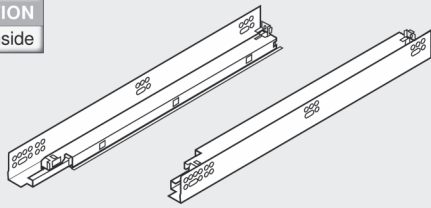

TANDEM plus BLUMOTION 563H

Application

New features

- Four-dimensional adjustment
- Elongated holes for depth adjustment
- Bottom mount holes on 15", 18" and 21"
- 100 lb static load capacity

Description

- Full extension concealed drawer runners
- Face frame or panel cabinets
- BLUMOTION soft closing
- TANDEM smooth running action
- Available in 9" to 21" lengths
- 13 (1/2") to 16 (5/8") drawer thickness
- **Made in the U.S.A.**

Basic Components

Runner set

One set required per drawer

For overall cabinet depth	Drawer length	TANDEM plus BLUMOTION
610 (24")	533 (21")	563H5330B
533 (21")	457 (18")	563H4570B
457 (18")	381 (15")	563H3810B
381 (15")	305 (12")	563H3050B
305 (12")	229 (9")	563H2290B10
Wood screw for installation		606N or 606P
System screw for installation		662.1150.HG