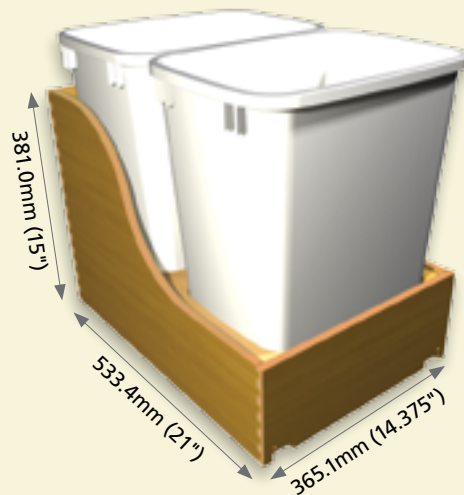

Smart Accessories

35-Quart Trash Pull-Out

A Decorative and Functional Approach to an Organized Kitchen

Our dovetailed trash pull-out system keeps your trash out of sight. You can choose from our single or double containers. Constructed from 12mm prefinished Baltic Birch, the units come prepackaged with Blum® Tandem heavy-duty, full extension, soft-close, undermount drawer runners and 35-quart trash containers. These smart accessories offer everything you need to install a beautiful wood trash pull-out unit in one box.

Features

- Prepackaged unit
- Fully assembled
- Soft-close drawer runners and trash cans included
- Three stock sizes designed for base cabinet installation (12," 15," 18")
- Dovetail construction
- 12mm prefinished Baltic Birch construction
- Cabinet door can be mounted directly to the front of the unit or unit can be placed behind an existing cabinet door
- Works with face frame or frameless construction
- Suitable for use with Blum® Servo-Drive, sold separately

Specifications

Single Trash Can Unit

- Part #DBSBB12KIT
- One 35-quart trash container
- Soft-close drawer runners
- Fits cabinet opening:
 - 12" minimum opening width
 - 20.5" high
 - 21 5/16" cabinet depth without Servo
- Easy installation
- Bullnose clear finish edge

Double Trash Can Unit

- Part #DBSBB15KIT
- Two 35-quart trash containers
- Soft-close drawer runners
- Fits cabinet opening:
 - 15" minimum opening width
 - 20.5" high
 - 21 5/16" cabinet depth without Servo
- Easy installation
- Bullnose clear finish edge