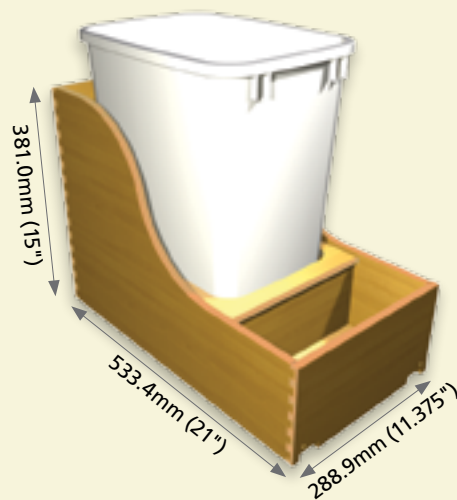

Smart Accessories

35-Quart Trash Pull-Out

A Decorative and Functional Approach to an Organized Kitchen

Our dovetailed trash pull-out system keeps your trash out of sight. You can choose from our single or double containers. Constructed from 12mm prefinished Baltic Birch, the units come prepackaged with Blum® Tandem heavy-duty, full extension, soft-close, undermount drawer runners and 35-quart trash containers. These smart accessories offer everything you need to install a beautiful wood trash pull-out unit in one box.

Features

- Prepackaged unit
- Fully assembled
- Soft-close drawer runners and trash cans included
- Three stock sizes designed for base cabinet installation (12," 15," 18")
- Dovetail construction
- 12mm prefinished Baltic Birch construction
- Cabinet door can be mounted directly to the front of the unit or unit can be placed behind an existing cabinet door
- Works with face frame or frameless construction
- Suitable for use with Blum® Servo-Drive, sold separately

Specifications

Single Trash Can Unit

- Part #DBSBB12KIT
- One 35-quart trash container
- Soft-close drawer runners
- Fits cabinet opening:
 - 12" minimum opening width
 - 20.5" high
 - 21 5/16" cabinet depth without Servo
- Easy installation
- Bullnose clear finish edge

Double Trash Can Unit

- Part #DBSBB18KIT
- Two 35-quart trash containers
- Soft-close drawer runners
- Fits cabinet opening:
 - 18" minimum opening width
 - 20.5" high
 - 21 5/16" cabinet depth without Servo
- Easy installation
- Bullnose clear finish edge