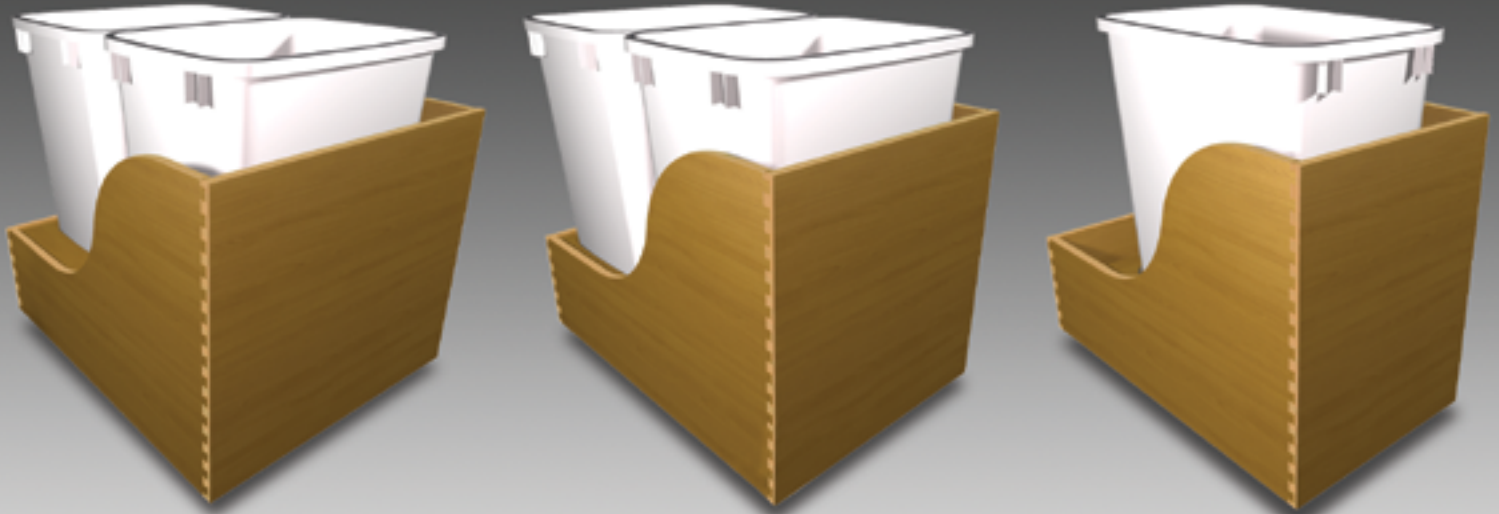

Smart Accessories

35-Quart Trash Pull-Out

A Decorative and Functional Approach to an Organized Kitchen

Our dovetailed trash pull-out system keeps your trash out of sight. You can choose from our single or double containers. Constructed from 12mm prefinished Baltic Birch, the units come prepackaged with Blum® Tandem heavy-duty, full extension, soft-close, undermount drawer runners and 35-quart trash containers. These smart accessories offer everything you need to install a beautiful wood trash pull-out unit in one box.

Features

- Prepackaged unit
- Fully assembled
- Soft-close drawer runners and trash cans included
- Three stock sizes designed for base cabinet installation (12," 15," 18")
- Dovetail construction
- 12mm prefinished Baltic Birch construction
- Cabinet door can be mounted directly to the front of the unit or unit can be placed behind an existing cabinet door
- Works with face frame or frameless construction
- Suitable for use with Blum® Servo-Drive, sold separately

Specifications

Single Trash Can Unit

- Part #DBSBB12KIT
- One 35-quart trash container
- Soft-close drawer runners
- Fits cabinet opening:
 - 12" minimum opening width
 - 20.5" high
 - 21 5/16" cabinet depth without Servo
- Easy installation
- Bullnose clear finish edge

Double Trash Can Unit

- Part #DBSBB15KIT
- Two 35-quart trash containers
- Soft-close drawer runners
- Fits cabinet opening:
 - 15" minimum opening width
 - 20.5" high
 - 21 5/16" cabinet depth without Servo
- Easy installation
- Bullnose clear finish edge