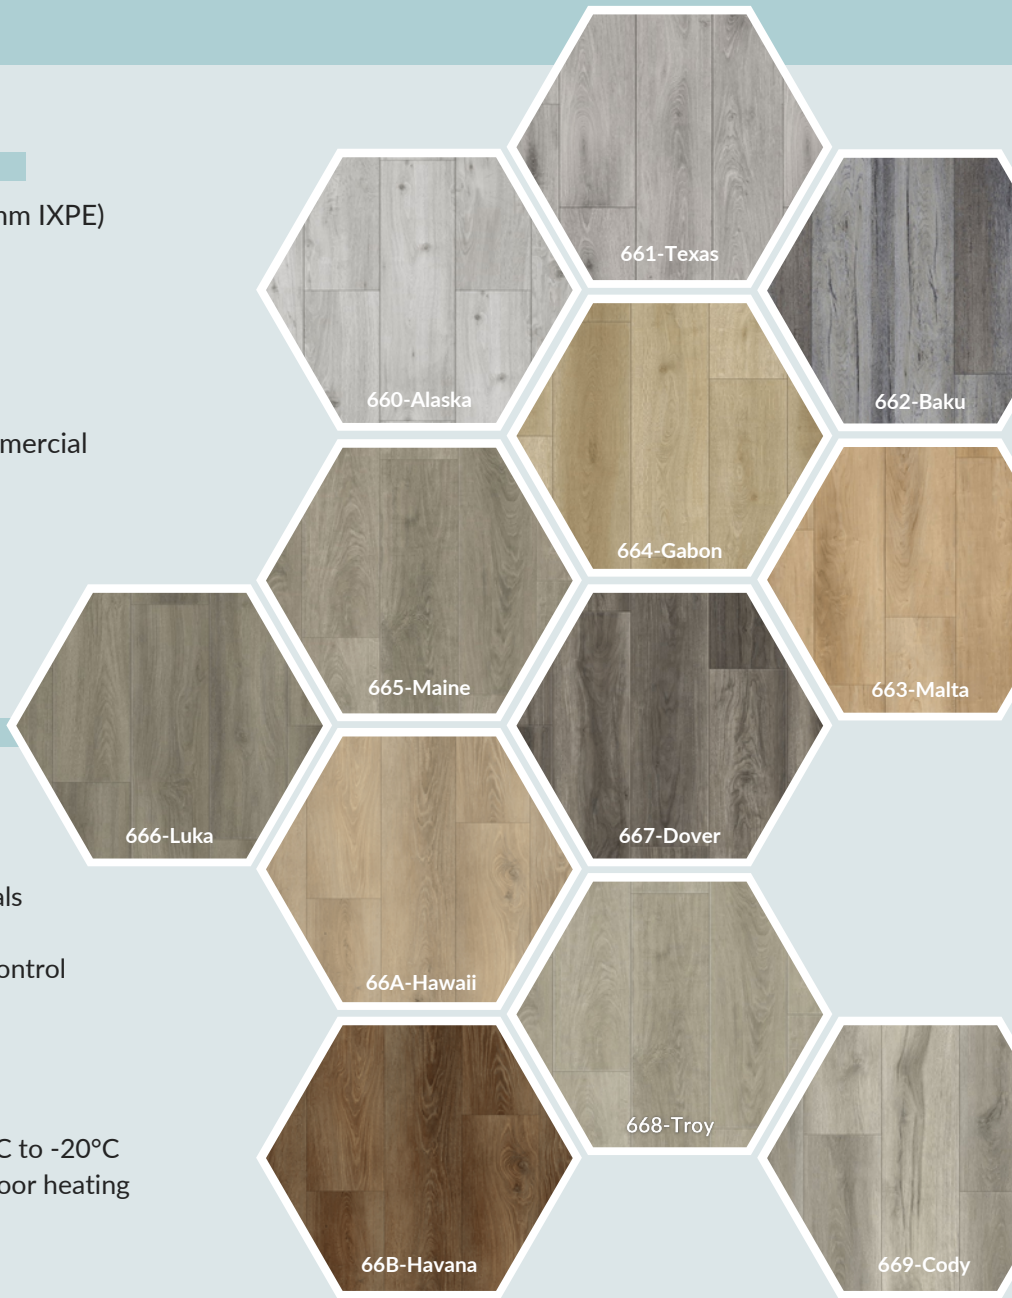

VENICE

Stone Plastic Composite

SPECIFICATIONS

Thickness: 6.5mm (0.3mm wear layer + 1.5mm IXPE)
Dimension: 7.16" width x 48.03" length
Finish: BP Surface
Bevelled: Painted-bevelled
Variation: 6 (25 for model 660 & 664 & 665)
STC/IIC: 73/72
Warranty: 25 years residential/ 5 years commercial

Square ft./ Carton: 19.12 sq ft/box
Carton/ Pallet: 70 boxes
Square ft./ Pallet: 1338.4 sq ft/ pallet
Weight/ Carton: 40 lbs

FEATURES

Pet-friendly

- 100% waterproof
- Advanced sound reduction
- Scratch-resistant & stain-free virgin materials

Family Safety & Health

- Industry quality standards & strict quality control
- Anti-slipped finishing technology

Easy Installation

- Patented lock system - Unilin Angle/ Angle
- High resistance in direct sunlight
- Able to withstand temperatures from +60°C to -20°C
- Able to apply on water radiant or electric floor heating

ACCESSORIES

HOME'S PRO
BUILDING MATERIALS