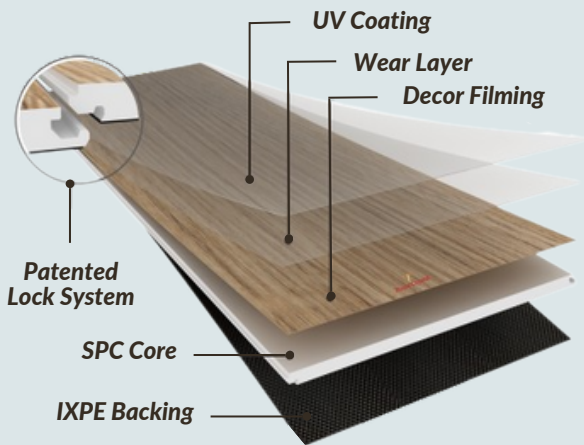

VENICE

Stone Plastic Composite

SPECIFICATIONS

Thickness: 6.5mm (0.3mm wear layer + 1.5mm IXPE)
Dimension: 7.16" width x 48.03" length
Finish: BP Surface
Bevelled: Painted-bevelled
Variation: 6 (25 for model 660 & 664 & 665)
STC/IIC: 73/72
Warranty: 25 years residential/ 5 years commercial

Square ft./ Carton: 19.12 sq ft/box
Carton/ Pallet: 70 boxes
Square ft./ Pallet: 1338.4 sq ft/ pallet
Weight/ Carton: 40 lbs

FEATURES

Pet-friendly

- 100% waterproof
- Advanced sound reduction
- Scratch-resistant & stain-free virgin materials

Family Safety & Health

- Industry quality standards & strict quality control
- Anti-slipped finishing technology

Easy Installation

- Patented lock system - Unilin Angle/ Angle
- High resistance in direct sunlight
- Able to withstand temperatures from +60°C to -20°C
- Able to apply on water radiant or electric floor heating

Épaisseur: 6.5mm (0.3mm couche d'usure + 1.5mm IXPE)

Dimension: 7.16" largeur x 48.03" longueur

Finition: BP Surface

Biseauté: Peint-biseauté

Variation: 6 (25 pour modèle 660 & 664 & 665)

STC/IIC: 73/72

Garantie: 25 années résidentielle/ 5 années commerciale