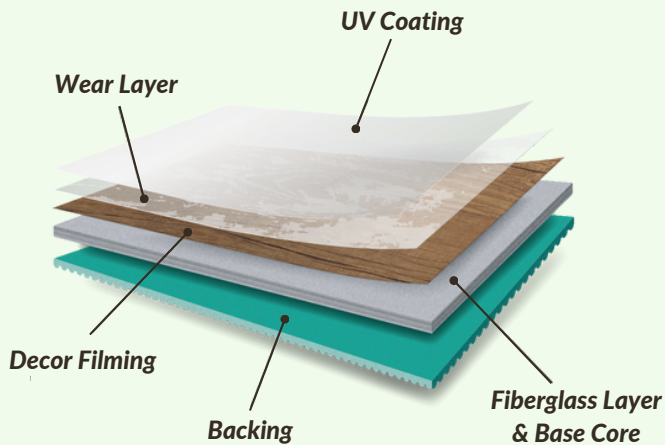

SWEDEN

Glue Down Flooring

SPECIFICATIONS

Thickness: 2mm (0.3mm wear layer)
Dimension: 7.36" width x 48.31" length
Finish: BP Surface
Bevelled: Micro-bevelled
Variation: 25
Warranty: 10 years residential/ 5 years commercial

Square ft./ Carton: 39.52 sq ft/box
Carton/ Pallet: 85 boxes
Square ft./ Pallet: 3359.2 sq ft/ pallet
Weight/ Carton: 31.46 lbs

FEATURES

Pet-friendly

- 100% waterproof
- Scratch-resistant & stain-free virgin materials

Family Safety & Health

- Industry quality standards & strict quality control
- Anti-slipped finishing technology

Easy Installation

- High resistance in direct sunlight
- Durable in both residential & commercial settings
- Able to withstand temperatures from +60°C to -10°C
- High flexibility that can accommodate the uneven or sloping area

HOME'S PRO
BUILDING MATERIALS

SUÈDE

Planche De Vinyle Collé Au Sol

SPÉCIFICATIONS

Épaisseur: 2mm (0.3mm couche d'usure)

Dimension: 7.36" largeur x 48.31" longueur

Finition: BP Surface

Biseauté: Micro-biseauté