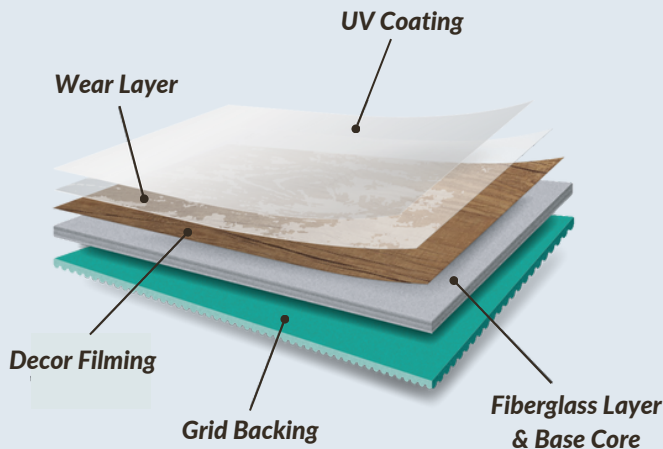

SPECIFICATIONS

Thickness: 5mm (0.5mm wear layer)
Dimension: 7.36" width x 48.31" length
Finish: BP Surface
Bevelled: Micro-bevelled
Variation: 25
Warranty: 30 years residential/ 10 years commercial

Square ft./ Carton: 19.76 sq ft/box
Carton/ Pallet: 70 boxes
Square ft./ Pallet: 1383.2 sq ft/ pallet
Weight/ Carton: 40 lbs

FEATURES

Pet-friendly

- 100% waterproof
- Scratch-resistant & stain-free virgin materials

Family Safety & Health

- Industry quality standards & strict quality control
- Anti-slipped finishing technology

Easy Installation

- High resistance in direct sunlight
- Durable in both residential & commercial settings
- Able to withstand temperatures from +60°C to -10°C
- High flexibility that can accommodate the uneven or sloping area

SPÉCIFICATIONS

Épaisseur: 5mm (0.5mm couche d'usure)

Dimension: 7.36" largeur x 48.31" longueur

Finition: BP Surface

Biseauté: Micro-biseauté

Variation: 25

Garantie: 30 années résidentielle/ 10 années commerciale