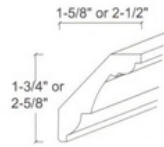

Dishwasher Panel (3/4" thickness)
DWP

Base End Panel (1/4" thickness)
BEP5mmx22.5

Base End Panel (5/8" thickness)
BEP15mmx25
BEP15mmx25-3/4

Wall End Panel (1/4" Thickness)
WEP5mmx10.5x30
WEP5mmx10.5x40

Wall End Panel (5/8" Thickness)
WEP15mmx13x31-1/2
WEP15mmx13x41-1/2

Post
FP3x34-1/2
FP5x34-1/2

Base End Door
BED24x30
BED25x30

Turntable
LS28(1 SET)

Crown Moulding
CM8-F

Crown Moulding
CM8x2-1/2
CM8x3-3/4

Crown Moulding
CM8x4h

Light Moulding
LM8

Light Moulding
CLR8