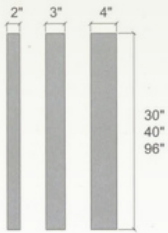

Product Specifications

ACCESSORIES

Solid Filler
F2x30/ F3x30
F2x40/ F3x40/ F4x40
F2x96/ F3x96