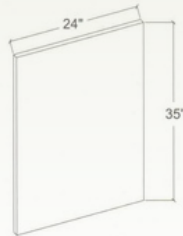

VD12-1/VD15-1
VD18-1/VD21-1

VD24-1

VSBD24/VSBD27/VSBD30
VSBD33/VSBD36/VSBD39

VSD36-3L/VSD36-3R

Product Specifications

ACCESSORIES

Solid Filler
F2x30/ F3x30
F2x40/ F3x40/ F4x40
F2x96/ F3x96

Fluted Filler
FF3x30
FF3x40
FF3x96

Dishwasher Panel (3/4" thickness)
DWP

Base End Panel (1/4" thickness)
BEP5mmx22.5

Base End Panel (5/8" thickness)
BEP15mmx25
BEP15mmx25-3/4

Wall End Panel (1/4" Thickness)
WEP5mmx10.5x30
WEP5mmx10.5x40

Wall End Panel (5/8" Thickness)
WEP15mmx13x31-1/2
WEP15mmx13x41-1/2