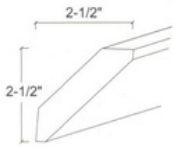

Crown Moulding
CM8-F