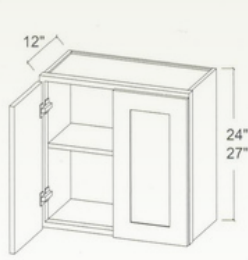

W2424/W2427
W2724/W2727
W3024/W3027
W3324/W3327
W3624/W3627