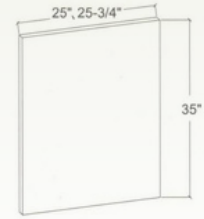

Dishwasher Panel (3/4" thickness)
DWP

Base End Panel (1/4" thickness)
BEP5mmx22.5

Base End Panel (5/8" thickness)
BEP15mmx25
BEP15mmx25-3/4

Wall End Panel (1/4" Thickness)
WEP5mmx10.5x30
WEP5mmx10.5x40

Wall End Panel (5/8" Thickness)
WEP15mmx13x31-1/2
WEP15mmx13x41-1/2