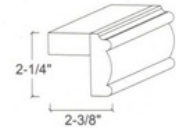

Dishwasher Panel (3/4" thickness)
DWP

Base End Panel (1/4" thickness)
BEP5mmx22.5

Base End Panel (5/8" thickness)
BEP15mmx25
BEP15mmx25-3/4

Wall End Panel (1/4" Thickness)
WEP5mmx10.5x30
WEP5mmx10.5x40

Wall End Panel (5/8" Thickness)
WEP15mmx13x31-1/2
WEP15mmx13x41-1/2

Post
FP3x34-1/2
FP5x34-1/2

Base End Door
BED24x30
BED25x30

Turntable
LS28(1 SET)

Crown Moulding
CM8-F

Crown Moulding
CM8x2-1/2
CM8x3-3/4

Crown Moulding
CM8x4h

Light Moulding
LM8

Light Moulding
CLR8