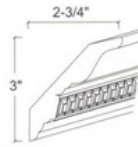

Dishwasher Panel (3/4" thickness)
DWP

Base End Panel (1/4" thickness)
BEP5mmx22.5

Base End Panel (5/8" thickness)
BEP15mmx25
BEP15mmx25-3/4

Wall End Panel (1/4" Thickness)
WEP5mmx10.5x30
WEP5mmx10.5x40

Wall End Panel (5/8" Thickness)
WEP15mmx13x31-1/2
WEP15mmx13x41-1/2

Post
FP3x34-1/2
FP5x34-1/2

Base End Door
BED24x30
BED25x30

Turntable
LS28(1 SET)

Crown Moulding
CM8-F

Crown Moulding
CM8x2-1/2
CM8x3-3/4

Crown Moulding
CM8x4h

Light Moulding
LM8

Light Moulding
CLR8