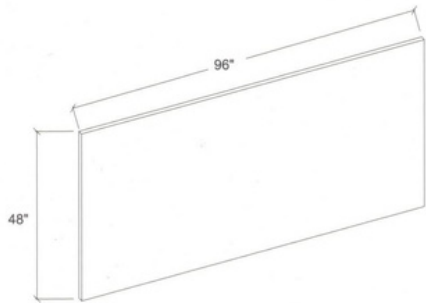

4x8 Panel
PN48x96x15mm
PN48x96x5mm

Fridge Panel
PN24x96x18mm
PN25x96x18mm
PN30x96x18mm

Base Moulding
BM8 (96"w, 4-1/2" h, 3/4"d)