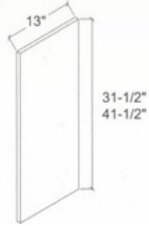

VD12-1/VD15-1
VD18-1/VD21-1

VD24-1

VSBD24/VSBD27/VSBD30
VSBD33/VSBD36/VSBD39

VSD36-3L/VSD36-3R

Product Specifications

ACCESSORIES

Solid Filler
F2x30/ F3x30
F2x40/ F3x40/ F4x40
F2x96/ F3x96

Fluted Filler
FF3x30
FF3x40
FF3x96

Dishwasher Panel (3/4" thickness)
DWP

Base End Panel (1/4" thickness)
BEP5mmx22.5

Base End Panel (5/8" thickness)
BEP15mmx25
BEP15mmx25-3/4

Wall End Panel (1/4" Thickness)
WEP5mmx10.5x30
WEP5mmx10.5x40

Wall End Panel (5/8" Thickness)
WEP15mmx13x31-1/2
WEP15mmx13x41-1/2