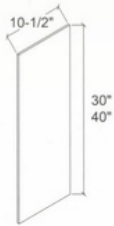

WP243024/WP273024/WP303024
WP243624/WP273624/WP303624
WP244024/WP274024/WP304024
&
WP2454/WP2754/WP3054

WR3030GD/WR3036GD
WR3040GD

WR3015/WR3018

VANTY CABINETS

VS824
VS827
VS830

VS833
VS836
VS839

VD12-3/VD15-3
VD18-3/VD21-3

VD12-1/VD15-1
VD18-1/VD21-1

VD24-1

VSBD24/VSBD27/VSBD30
VSBD33/VSBD36/VSBD39

VSD36-3L/VSD36-3R

Product Specifications

ACCESSORIES

Solid Filler
F2x30/ F3x30
F2x40/ F3x40/ F4x40
F2x96/ F3x96

Fluted Filler
FF3x30
FF3x40
FF3x96

Dishwasher Panel (3/4" thickness)
DWP

Base End Panel (1/4" thickness)
BEP5mmx22.5

Base End Panel (5/8" thickness)
BEP15mmx25
BEP15mmx25-3/4

Wall End Panel (1/4" Thickness)
WEP5mmx10.5x30
WEP5mmx10.5x40

Wall End Panel (5/8" Thickness)
WEP15mmx13x31-1/2
WEP15mmx13x41-1/2