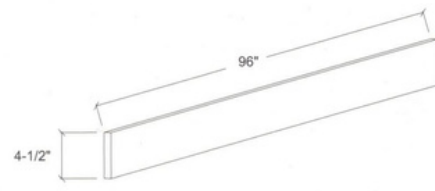

4x8 Panel
PN48x96x15mm
PN48x96x5mm

Fridge Panel
PN24x96x18mm
PN25x96x18mm
PN30x96x18mm

Base Moulding
BM8 (96"w, 4-1/2" h, 3/4"d)