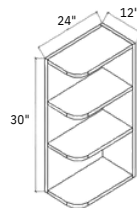

ERC2430/ERC2436/ERC2442

WBC2730/WBC2736/WBC2742

BASE CABINETS

BSDC6

BT9/B12/B15/B18/B21

B24/B27/B30/B33/B36/B39/B42

2DB30/2DB33/2DB36

3DB12/3DB15/3DB18/3DB21/3DB24
3DB27/3DB30/3DB33/3DB36

DFB18

DRAWER-BOX

DCSB42

SB30/SB33/SB36

BBC36

LSB33/LSB36
*Wooden tray is not included

TB33-36
*Wooden tray is not sell by a set of 2.

BBC42

BEC24

VKD36

BSPR9/BSPR12

BOE12

Product Specifications

TALL CABINETS

U1884 (U1854+ U1830)
U1890 (U1854+ U1836)
U1896 (U1854+ U1842)

U2484 (U 2454+ U2430)
U2490 (U2454+ U2436)
U2496 (U2454+ U2442)
U3084 (U3054+ U30 30)
U3090 (U 3054+ U3036)
U3096 (U3054 + U3042)