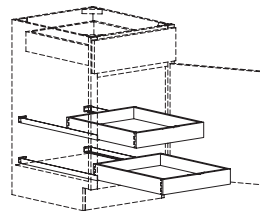

Split Decorative Leg
SDL

Bun Feet
BFT

Touch-Up Marker
TUK

Roll Out Tray
RS18/RS21/RS24/RS27/
RS30/RS33/RS36

**Trash Pull Out
Single Standard Base**
BTP015

**Trash Pull Out
Double Standard Base**
BTP018

6" Wall Filler
WF642