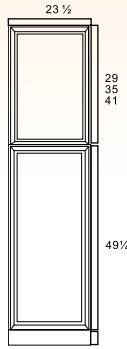

Tall Skin
USV2496

Island Back Skin
FPV3696
FPV4296

Wall Decorative Door
WDEP30
WDEP36
WDEP42

Base Decorative Door
BDEP

Vanity Base Decorative Door
VDEP

Pantry Decorative Door
TDEP2484
TDEP2490
TDEP2496

Angled Crown Molding
ACM8