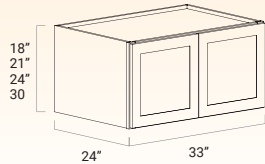

O331824/O332124/
O332424/O333024