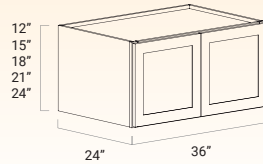

W361224/W361524/W361824/
W362124/W362424