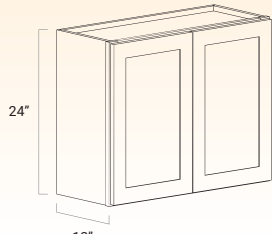

W3024/W3324/W3624