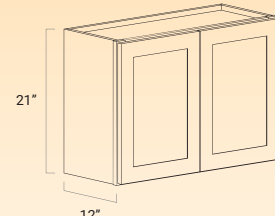

Shaker Espresso

Charleston Antique White

York Chocolate

Product Specifications

WALL CABINETS

W3012/W3612

W3015/W3615

W2118/W2418/W2718/
W3018/O3318/W3618