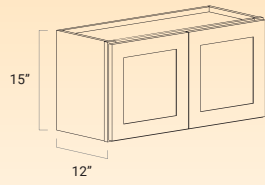

Shaker Espresso

Charleston Antique White

York Chocolate

Product Specifications

WALL CABINETS

W3012/W3612

W3015/W3615

W2118/W2418/W2718/
W3018/O3318/W3618