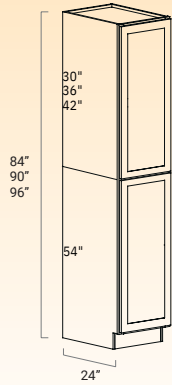

DFB18

DRAWER-BOX

DCSB42

SB30/SB33/SB36

BBC36

LSB33/LSB36
*Wooden tray is not included

TB33-36
*Wooden tray is not sell by a set of 2.

BBC42

BEC24

VKD36

BSPR9/BSPR12

BOE12

Product Specifications

TALL CABINETS

U1884 (U1854+ U1830)
U1890 (U1854+ U1836)
U1896 (U1854+ U1842)

U2484 (U 2454+ U2430)
U2490 (U2454+ U2436)
U2496 (U2454+ U2442)
U3084 (U3054+ U30 30)
U3090 (U 3054+ U3036)
U3096 (U3054 + U3042)