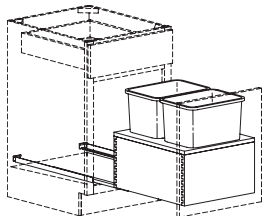

Split Decorative Leg
SDL

Bun Feet
BFT

Touch-Up Marker
TUK

Roll Out Tray
RS18/RS21/RS24/RS27/
RS30/RS33/RS36

**Trash Pull Out
Single Standard Base**
BTP015

**Trash Pull Out
Double Standard Base**
BTP018

6" Wall Filler
WF642