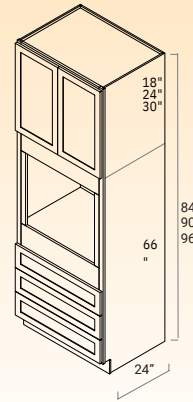

DFB18

DRAWER-BOX

DCSB42

SB30/SB33/SB36

BBC36

LSB33/LSB36
*Wooden tray is not included

TB33-36
*Wooden tray is not sell by a set of 2.

BBC42

BEC24

VKD36

BSPR9/BSPR12

BOE12

Product Specifications

TALL CABINETS

U1884 (U1854+ U1830)
U1890 (U1854+ U1836)
U1896 (U1854+ U1842)

U2484 (U 2454+ U2430)
U2490 (U2454+ U2436)
U2496 (U2454+ U2442)
U3084 (U3054+ U30 30)
U3090 (U 3054+ U3036)
U3096 (U3054 + U3042)