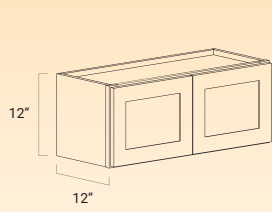

Shaker Espresso

Charleston Antique White

York Chocolate

Product Specifications

WALL CABINETS

W3012/W3612

W3015/W3615

W2118/W2418/W2718/
W3018/O3318/W3618