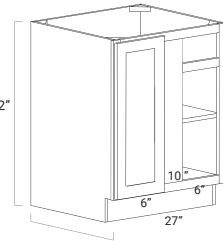

DFB18

DRAWER-BOX

DCSB42

SB30/SB33/SB36

BBC36

LSB33/LSB36
*Wooden tray is not included

TB33-36
*Wooden tray is not sell by a set of 2.

BBC42

BEC24

VKD36

BSPR9/BSPR12

BOE12

Product Specifications

TALL CABINETS

U1884 (U1854+ U1830)
U1890 (U1854+ U1836)
U1896 (U1854+ U1842)

U2484 (U 2454+ U2430)
U2490 (U2454+ U2436)
U2496 (U2454+ U2442)
U3084 (U3054+ U30 30)
U3090 (U 3054+ U3036)
U3096 (U3054 + U3042)