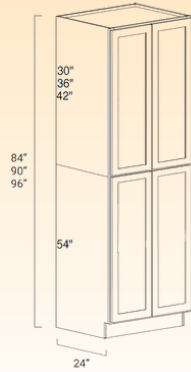

DFB18

DRAWER-BOX

DCSB42

SB30/SB33/SB36

BBC36

LSB33/LSB36
*Wooden tray is not included

TB33-36
*Wooden tray is not sell by a set of 2.

BBC42

BEC24

VKD36

BSPR9/BSPR12

BOE12

Product Specifications

TALL CABINETS

U1884 (U1854+ U1830)
U1890 (U1854+ U1836)
U1896 (U1854+ U1842)

U2484 (U 2454+ U2430)
U2490 (U2454+ U2436)
U2496 (U2454+ U2442)
U3084 (U3054+ U30 30)
U3090 (U 3054+ U3036)
U3096 (U3054 + U3042)