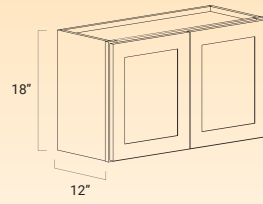

Shaker Espresso

Charleston Antique White

York Chocolate

Product Specifications

WALL CABINETS

W3012/W3612

W3015/W3615

W2118/W2418/W2718/
W3018/O3318/W3618