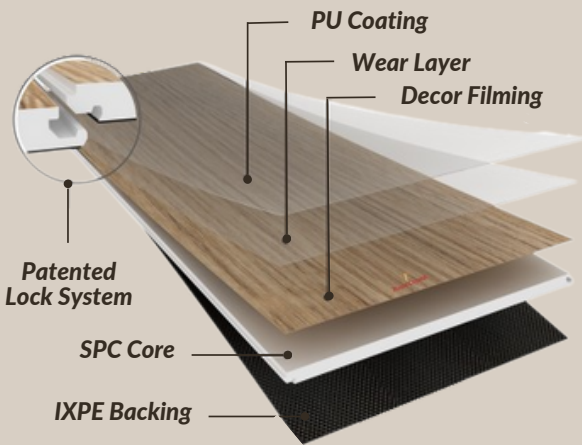

BERLIN

Stone Plastic Composite

SPECIFICATIONS

Thickness: 4.2mm (0.3mm wear layer + 1mm IXPE)
Dimension: 7.16" width x 48.03" length
Finish: BP Surface
Bevelled: Micro-bevelled
Variation: 5 (25 for model 885)
STC/IIC: 66/65
Warranty: 15 years residential

Square ft./ Carton: 28.68 sq ft/box
Carton/ Pallet: 60 boxes
Square ft./ Pallet: 1720.8 sq ft/ pallet
Weight/ Carton: 42 lbs

FEATURES

Pet-friendly

- 100% waterproof
- Advanced sound reduction
- Scratch-resistant & stain-free virgin materials

Family Safety & Health

- Industry quality standards & strict quality control
- Anti-slipped finishing technology

Easy Installation

- Patented lock system - Unilin Angle/ Angle
- High resistance in direct sunlight
- Able to withstand temperatures from +60°C to -20°C
- Able to apply on water radiant or electric floor heating

Épaisseur: 4.2mm (0.3mm couche d'usure + 1mm IXPE)

Dimension: 7.16" largeur x 48.03" longueur

Finition: BP Surface

Biseauté: Micro-biseauté

Variation: 5 (25 for pour modèle 885)

STC/IIC: 66/65

Garantie: 15 années résidentielle