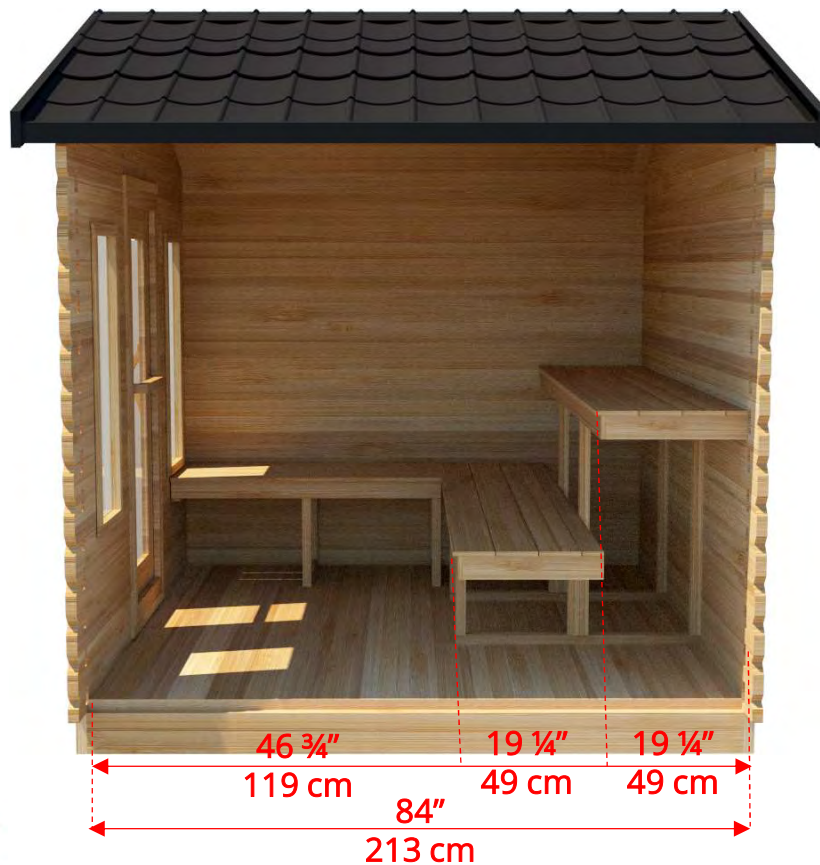

CT88W Georgian Cabin Sauna