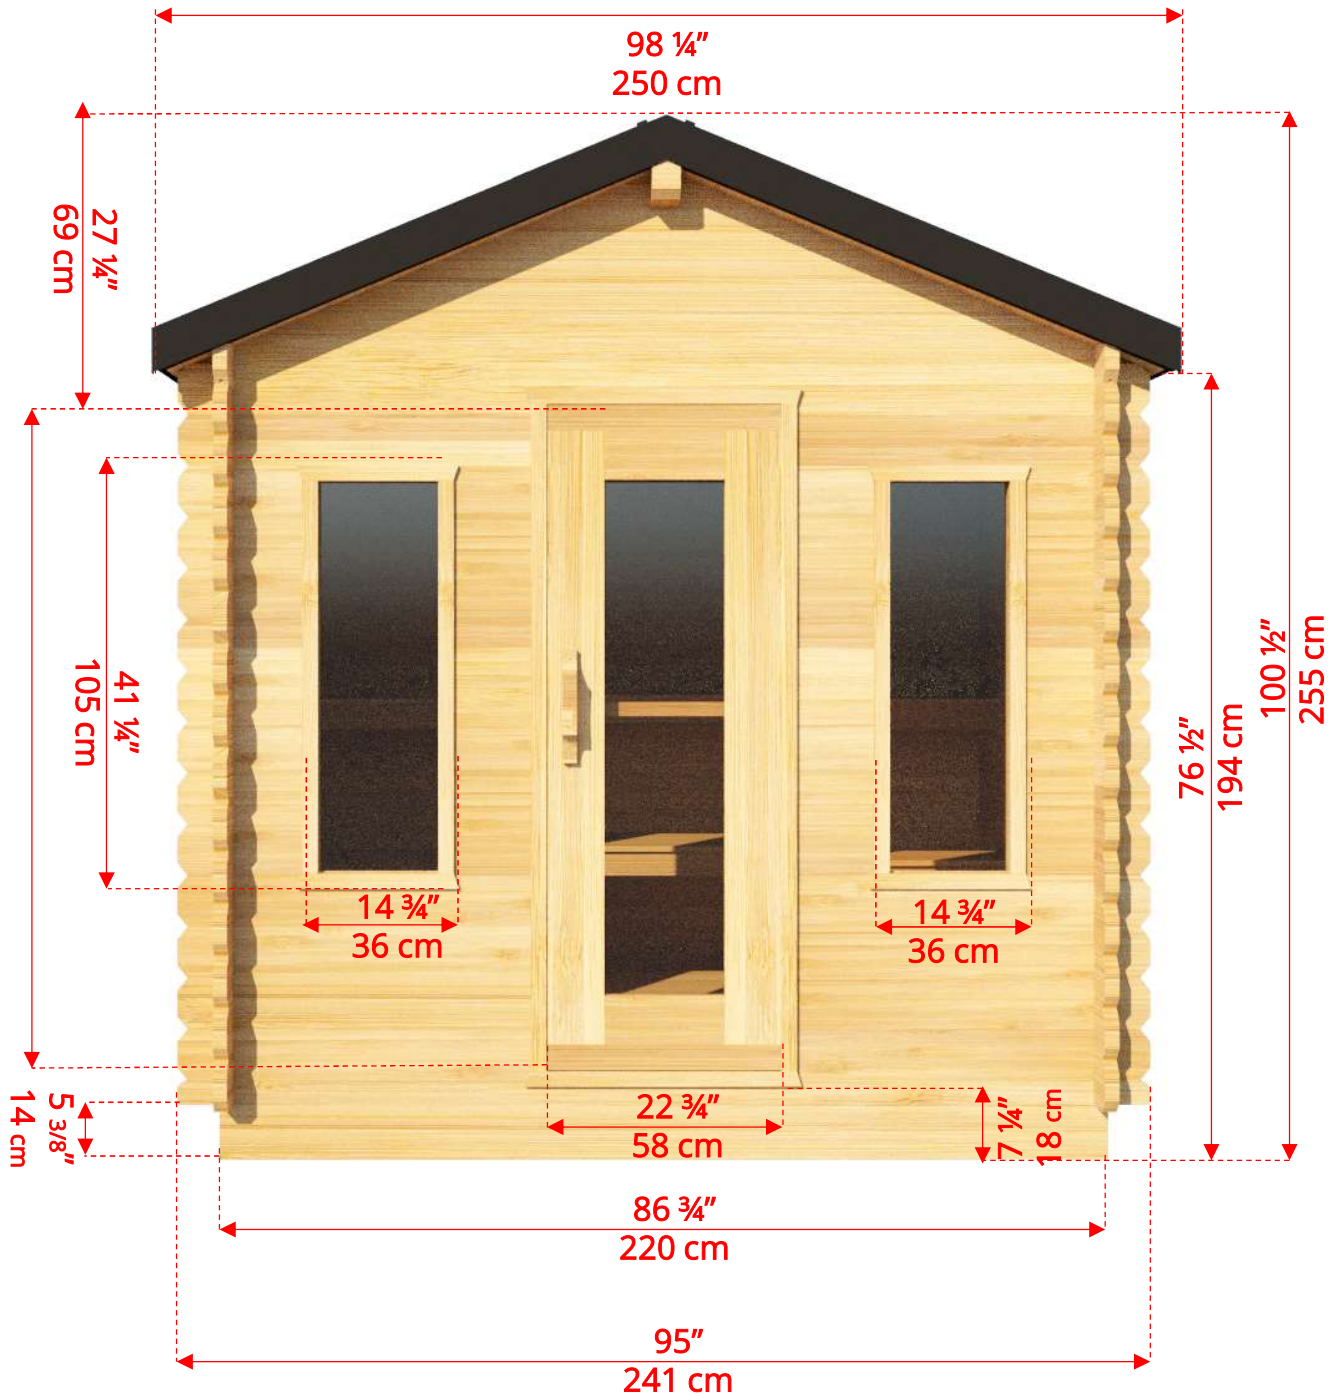

CT88W Georgian Cabin Sauna

Manufactured by:

tel: 888-923-9813 | info@leisurecraft.com | web: www.leisurecraft.com

CT88W Georgian Cabin Sauna

Manufactured by:

tel: 888-923-9813 | info@leisurecraft.com | web: www.leisurecraft.com