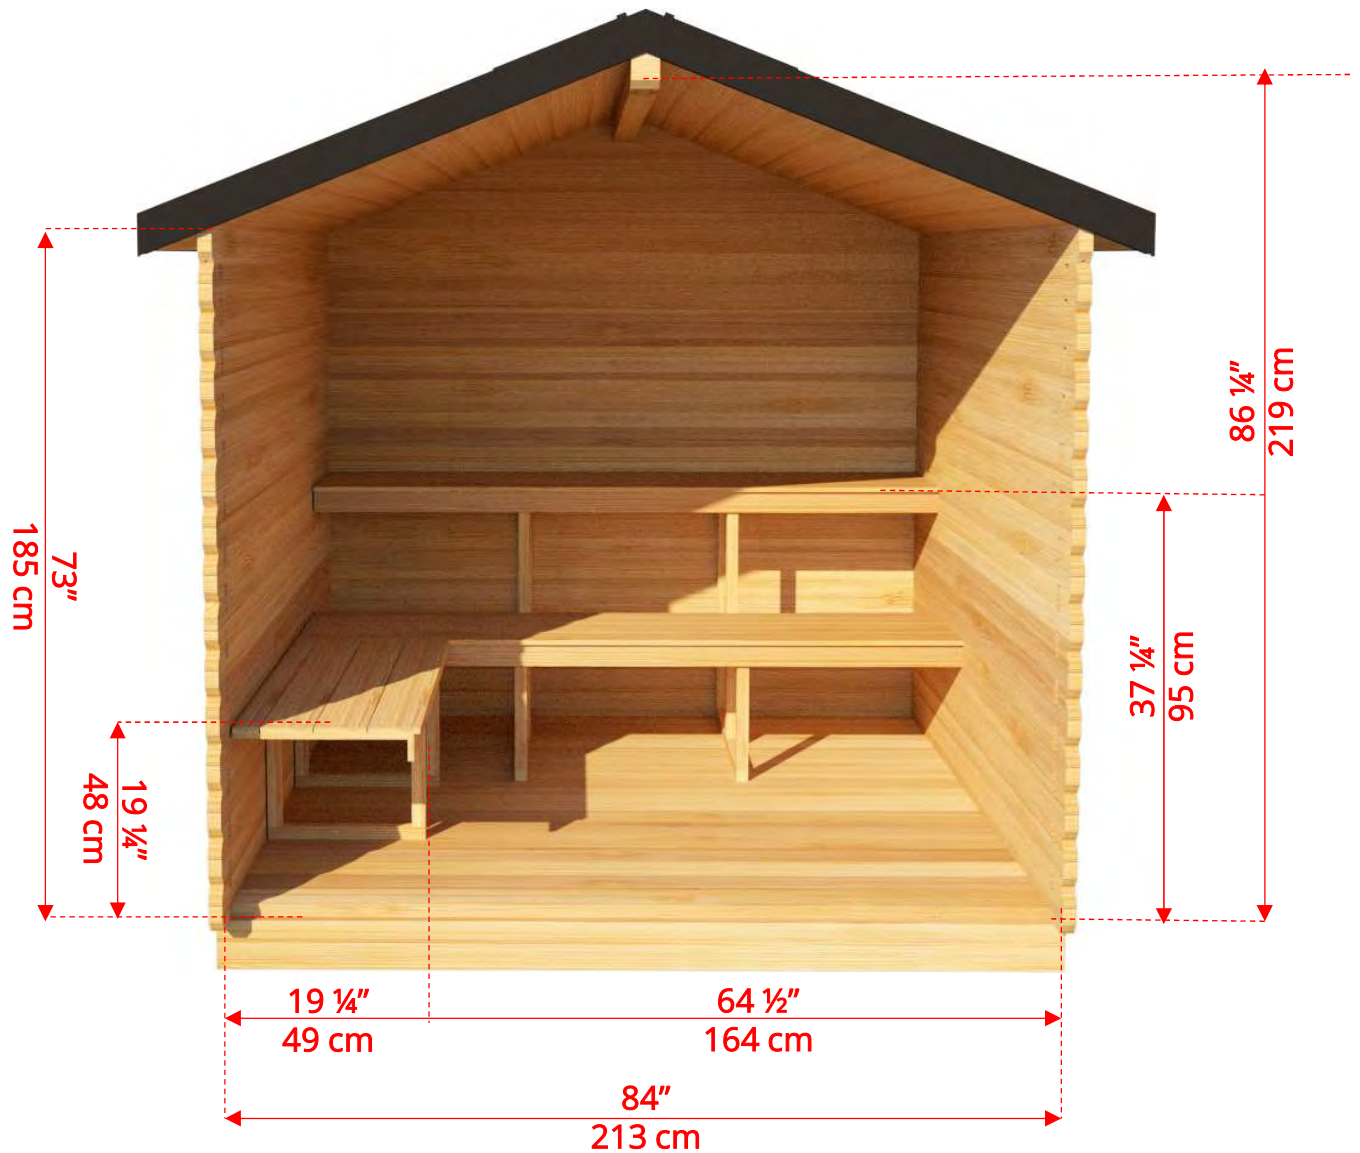

CT88W Georgian Cabin Sauna

Manufactured by:

tel: 888-923-9813 | info@leisurecraft.com | web: www.leisurecraft.com

CT88W Georgian Cabin Sauna

Manufactured by:

tel: 888-923-9813 | info@leisurecraft.com | web: www.leisurecraft.com