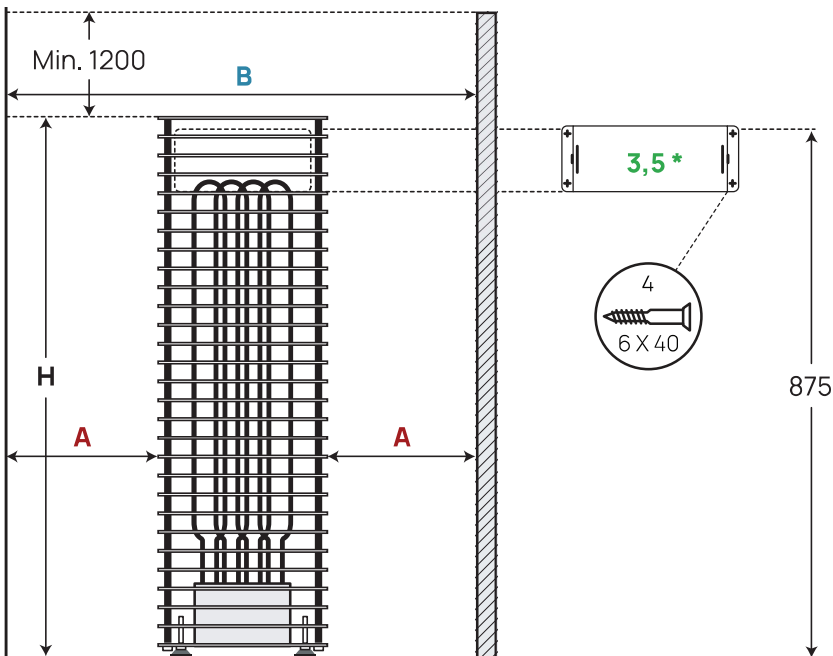

THINGS TO CHECK BEFORE INSTALLATION

- Does the output (kW) match the volume (m³) of the sauna room?
See Table 1.
- In case there are any uninsulated brick, tile or glass walls in the sauna room, an additional volume of 1,5 m³ should be added to the sauna room for each such square meter of the wall.
- The suitable output of the heater will be determined based on Table 1.
- The producer's warranty guarantee is invalid if the heater and sauna room have been dimensioned incorrectly!
- Minimal safe distances between the sauna room's ceiling and walls in view of installing the electric heater are listed in Table 1.

* CLIFF Mini 3,5 is attached to the wall with a special bracket
See CLIFF Mini 3,5 heater data in the table below.

Table 1	Output kW	Room m ³	Weight kg	A mm	B mm	H mm	Width/ Depth mm	Fuse A	Power cable N × mm ²
CLIFF Mini 3,5	3,5	3,5-6	15	60	390	975	270/160	10	3 × 2,5
CLIFF 6	6	5-10	16	60	390	975	270/270	10	5 × 2,5
CLIFF 9	9	9-15	16	120	510	975	270/270	16	5 × 2,5
CLIFF 10,5	10,5	10-17	17	120	510	975	270/270	16	5 × 2,5

INSTALLATION

Positioning the heater

- The heater must be positioned in such a way that there is a safe distance between flammable materials and the external surfaces of the heater. See Figure.
- In installing the heater, it must be prevented that people could have physical contact with the heater or that other dangerous situations could emerge during the heating process.
- CLIFF Mini holds approximately 60 kg of stones and CLIFF holds approximately 75 kg.
- The input of the power cable is located on the bottom cover of the heater.