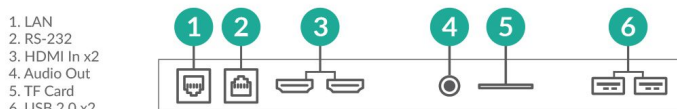

450cd/m² Commercial Panel

A commercial grade panel and compents are used to ensure reliable 24/7 use in public spaces. The screen can also be used in landscape or portrait orientation.

Optional OPS Windows PC

For ultimate flexibility an OPS Windows PC can be installed into the rear of the display, allowing you to install software for either Android or Windows operating systems.

Multiple Inputs

Should you need to use the screen as a monitor you can connect it to an external source, like a PC or media player, using the HDMI input and 5mm audio out jack inputs.

OPTIONAL OPS PC

SUPER SLIM BEZEL

DEVINE

RS-232 CONTROL

		65 Inch
Panel	Resolution	3840x2160
	Display Area (mm)	1428.5x803.5
	Aspect Ratio	16:9
	Brightness (cd/m ²)	450
	Colour	16.7M
	Viewing Angle	178°
	Contrast Ratio	1000:1
Audio	Speaker Type	Stereo: 10W, 4Ω x 2, Bass: 15W, 8Ω x 1
AV Inputs	Inputs	HDMI x 2
	Outputs	HDMI Out, Audio Out
	Control	RS-232
Power	Power Consumption (W)	280
	Input Voltage	AC110~240V(50Hz~60Hz)
Mechanical	Unit Size (WxHxD mm)	1464.5x839.5x62
	Package Size (WxHxD mm)	1630x1010x215
	VESA Holes (mm)	400x400/400x600
	Net Weight (kg)	25.85
	Gross Weight (kg)	37.8
Environmental	Operating Temperature	0 °C to 40 °C
	Storage Temperature	-10°C to 55°C
	Operating Humidity	10% to 80%
	Storage Humidity	10% to 80%
Computer	Media Formats	Video (MPG, AVI, MP4, RM, RMVB, TS), Audio (MP3, WMA), Image (JPG, GIF, BMP, PNG)
	Media Resolution	1920x1080/1080x1920
	CPU	ARM Quad-core Cortex-A53 1.5GHz
	RAM	2GB DDR3
	Architecture	64-bit
	Graphic Engine	ARM Mali T720mp2
	Hard Drive/Internal Memory (eMMC)	16GB
	USB	USB 2.0 x2
	LAN	10/100 Ethernet
	Wi-Fi	802.11b/g/n/ac
	OS	Android 6.0
	Accessories	Included
Optional		Network Upgrade
Warranty	Warranty Period	3 Year Warranty
	Technical Support	Lifetime