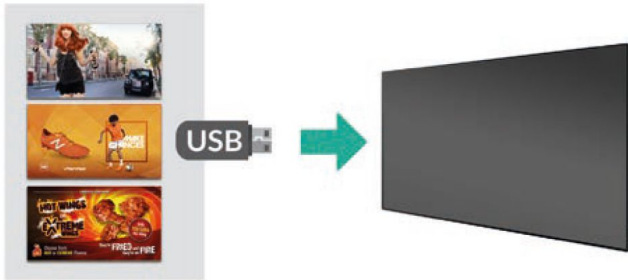

Plug and Play

Plug and Play is the most straightforward way to upload content to the screen. Simply load images and videos on a USB stick, insert in the display, wait for your content to copy over and then remove. Your images and videos will now play in a continuous loop.

Remarkable 4K Display

With four times the resolution of Full HD, get amazing picture quality for a truly immersive viewing experience when using HDMI.

Slim Bezel

The screens feature an extremely sleek and narrow bezel meaning that the enclosure to display area ratio is very low. The front is crafted from segmented aluminium to achieve ultimate precision while the polymer rear keeps the display super slim and lightweight.

OPTIONAL OPS PC

SUPER SLIM BEZEL

DEVINE

RS-232 CONTROL

		65 Inch
Panel	Resolution	3840x2160
	Display Area (mm)	1428.5x803.5
	Aspect Ratio	16:9
	Brightness (cd/m ²)	450
	Colour	16.7M
	Viewing Angle	178°
	Contrast Ratio	1000:1
Audio	Speaker Type	Stereo: 10W, 4Ω x 2, Bass: 15W, 8Ω x 1
AV Inputs	Inputs	HDMI x 2
	Outputs	HDMI Out, Audio Out
	Control	RS-232
Power	Power Consumption (W)	280
	Input Voltage	AC110~240V(50Hz~60Hz)
Mechanical	Unit Size (WxHxD mm)	1464.5x839.5x62
	Package Size (WxHxD mm)	1630x1010x215
	VESA Holes (mm)	400x400/400x600
	Net Weight (kg)	25.85
	Gross Weight (kg)	37.8
Environmental	Operating Temperature	0 °C to 40 °C
	Storage Temperature	-10°C to 55°C
	Operating Humidity	10% to 80%
	Storage Humidity	10% to 80%
Computer	Media Formats	Video (MPG, AVI, MP4, RM, RMVB, TS), Audio (MP3, WMA), Image (JPG, GIF, BMP, PNG)
	Media Resolution	1920x1080/1080x1920
	CPU	ARM Quad-core Cortex-A53 1.5GHz
	RAM	2GB DDR3
	Architecture	64-bit
	Graphic Engine	ARM Mali T720mp2
	Hard Drive/Internal Memory (eMMC)	16GB
	USB	USB 2.0 x2
	LAN	10/100 Ethernet
	Wi-Fi	802.11b/g/n/ac
	OS	Android 6.0
	Accessories	Included
Optional		Network Upgrade
Warranty	Warranty Period	3 Year Warranty
	Technical Support	Lifetime