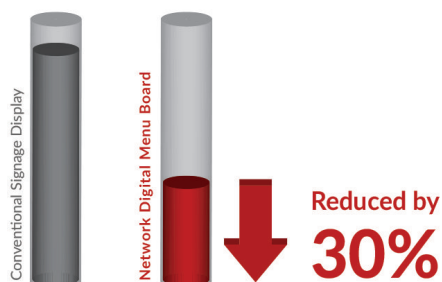

Low Power Consumption

The LED backlight technology provides improved brightness and contrast. Their lifespan is drastically improved to over 70,000 hours and the power consumption is reduced by around 30%.