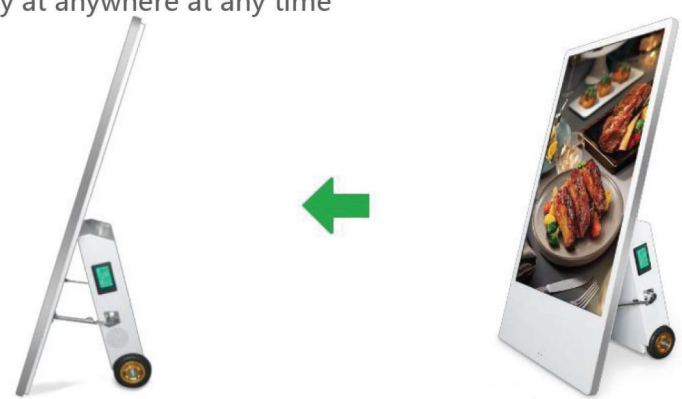

43 inch Outdoor Portable TV Display

NEW
DLI961
PREMIUM DENIM
TRUE REL
BOARD JEAN
J BRA
for all ma
Black Or
Pepe Je
LONDON

-  IP65
-  Maximum 30 Hours running time
-  Android
-  Built-in Wifi
-  1500cd/m2
-  Tempered glass
-  Lock
-  Anti-uv
-  Menu
- PnP** Plug and paly

Fully Portable

Foldable design with two big stable wheels making the display at anywhere at any time

Lock

Special Lock making secure and easy maintain.

Features

IP65

The new IP65 outdoor enclosure design will keep the screen and the Inside components more secure for all kinds of the extreme weather

Protection from the weather!

Long Run

More than 24 hours indoor running will keep the more valuable for the commercial display

1500cd/m2 IPS

400 nits-15000 nits range making the display can be readable even Facing the Sunlight