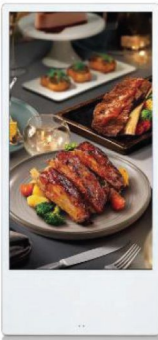

Conventional Signage Display

Outdoor Digital Android Battery A-Boards

Plug and play (Cloud-XDS)

(MPG, AVI, MP4, RM, RMVB, TS), (MP3, WMA), (JPG, GIF, BMP, PNG),

videos images music h5

Power

Liquid panel displays the real time dump energy

Aluminum alloy frame with Metal Water proof enclosure

Item	43 inch	
Screen	Resolutions	1080x1920 (FHD)
	Visible Area (mm)	940.896(H)x 529.254(V)
	Ratio	9:16
	Brightness (cd/m ²)	400-1500
	Color	16.7M
	Visible angle	178°
	Contrast	4000:1
System	Media	Video (MPG, AVI, MP4, RM, RMVB, TS), Audio (MP3, WMA), Image(JPG, GIF, BMP, PNG)
	Output	1080x1920 ;
	CPU	RK3288
	RAM	2GB
	ROM	16GB
	USB	USB2.0 HOST (x2)
	LAN	10/100M Ethernet
	Wi-Fi	802.1 1b/g/n
	System	Android 7.1 (Android 11 is optional)
	Speaker	8Ω 5W x2
Battery	Battery	Polymer lithium
	Charging	7-8 hours
	Duration	Indoor 30 hours (400nits-450nits) ; Outdoor 8hours (1000nits-1500nits)
	Capacity	43000mAh
	Voltage	25.2V
	Power	28W-110W /