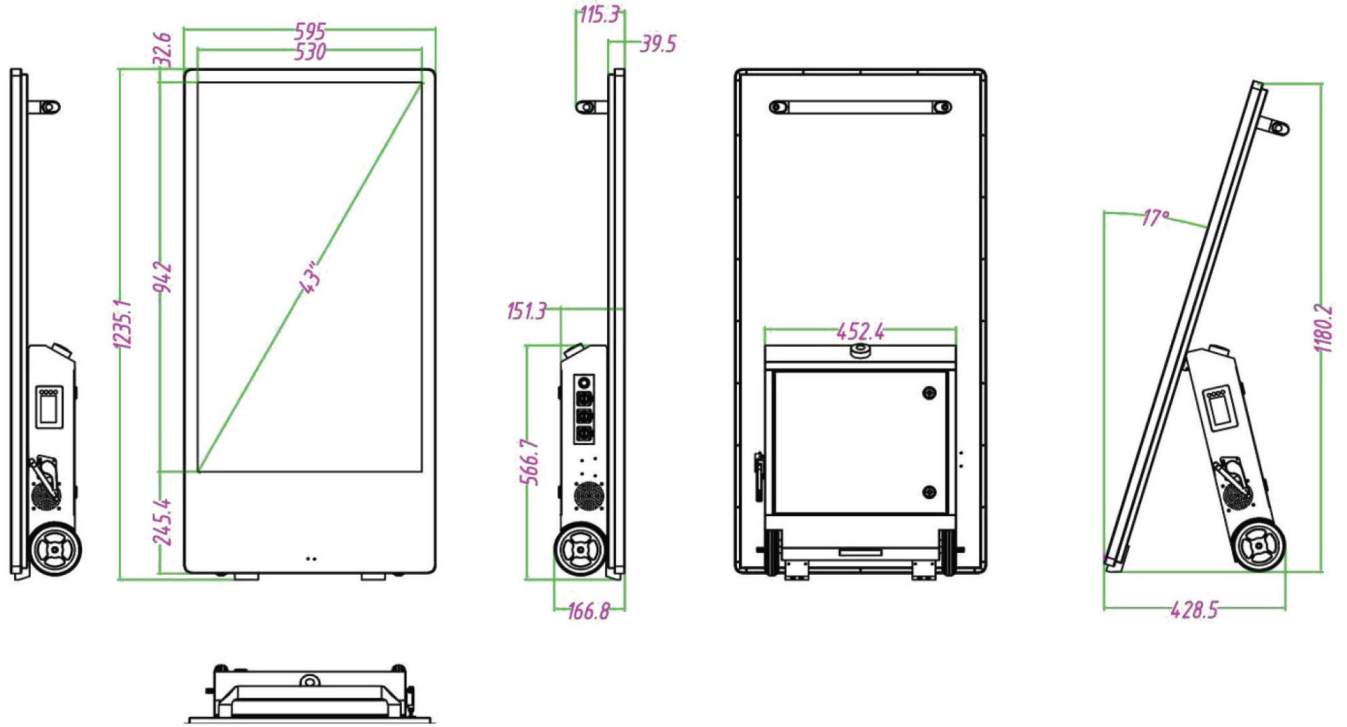

Aluminum alloy frame with Metal Water proof enclosure

Item	43 inch	
Screen	Resolutions	1080x1920 (FHD)
	Visible Area (mm)	940.896(H)x 529.254(V)
	Ratio	9:16
	Brightness (cd/m ²)	400-1500
	Color	16.7M
	Visible angle	178°
	Contrast	4000:1
System	Media	Video (MPG, AVI, MP4, RM, RMVB, TS), Audio (MP3, WMA), Image(JPG, GIF, BMP, PNG)
	Output	1080x1920 ;
	CPU	RK3288
	RAM	2GB
	ROM	16GB
	USB	USB2.0 HOST (x2)
	LAN	10/100M Ethernet
	Wi-Fi	802.1 1b/g/n
	System	Android 7.1 (Android 11 is optional)
	Speaker	8Ω 5W x2
Battery	Battery	Polymer lithium
	Charging	7-8 hours
	Duration	Indoor 30 hours (400nits-450nits) ; Outdoor 8hours (1000nits-1500nits)
	Capacity	43000mAh
	Voltage	25.2V
	Power	28W-110W /

Size	Product (WxHxD mm)	1235.1x595x151.3	
	Package(LxWxHmm)	1360x285x720	
	Net weight(kg)	41.67kg	
	Gross weight(kg)	50.1kg	
Operation	Use	-20 °C to 70 °C	High temperature resistant screen optional(Up to 105°C)
	Storage	-30 °C to 80 °C	
	Humidity-use	10% to 80%	
	Humidity--Storage	5% to 95%	
Accessories	Including	Remote, Manual , Power adapter	