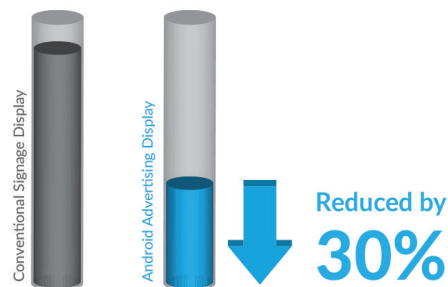

Low Power Consumption

The LED backlight technology provides improved brightness and contrast. Their lifespan is drastically improved to over 70,000 hours and the power consumption is reduced by around 30%.