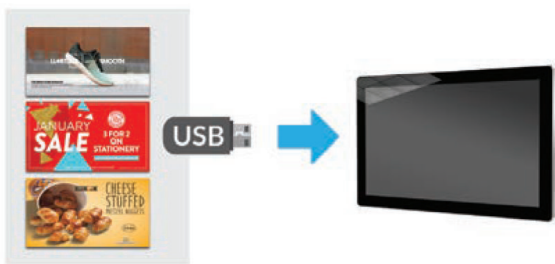

Stunning displays that combine tablet-like aesthetics with a robust mild steel enclosure and tempered glass face

Plug and Play

Plug and Play is the most straightforward way to upload content to the screen. Simply load images and videos onto a USB stick, insert into the display, wait for your content to copy over and then remove. Your images and videos will now play in a continuous loop.

Free Wall Mount

A super slim wall mount is included at no extra cost, allowing you to mount your screen in either landscape or portrait orientation; ensuring that you have a complete turnkey solution.

Low Power Consumption