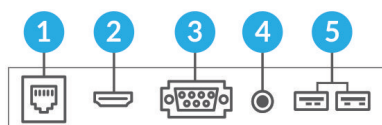

Power Timer

The eco-friendly power timer allows you to assign daily or weekly on and off times for your screen meaning that it is only in use when it needs to be; improving your environmental efficiency.

Multiple Inputs

Should you need to use the screen as a monitor you can connect it to an external source, like a PC or media player, using the HDMI input or the VGA and 3.5mm audio jack inputs.

- 1 LAN
- 2 HDMI
- 3 VGA
- 4 Audio in
- 5 2 x USB