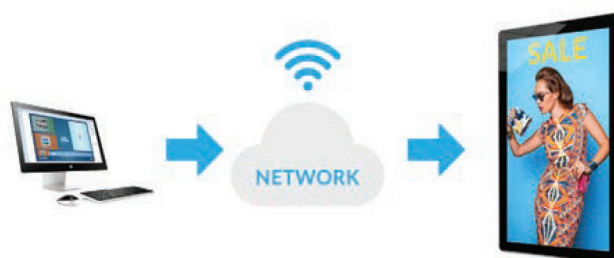

Free Wall Mount

A super slim wall mount is included at no extra cost, allowing you to mount your screen in either landscape or portrait orientation; ensuring that you have a complete turnkey solution.

Low Power Consumption

PLUG AND PLAY

INTEGRATED ANDROID MEDIA PLAYER

VIPS

IPS PANEL

24/7 COMMERCIAL GRADE

LANDSCAPE OR PORTRAIT ORIENTATION

CONNECT DEVICES

LED BACKLIGHT