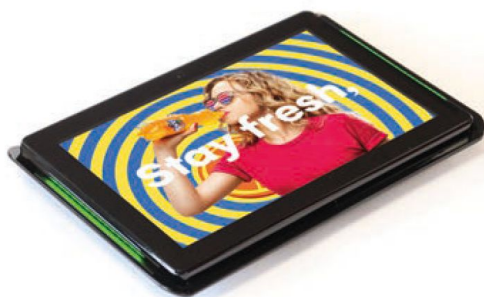

Tablet-sized commercial displays for retail shelf edge and point of sale applications

Power Over Ethernet (PoE)

Power your screen by using the power cable provided or supply the power over an Ethernet cable. This minimises the number of cables needed for installation as you can supply power and internet connectivity to the screen simultaneously.

Stylish Enclosure

The modern enclosure is crafted from moulded polymer for ultimate aesthetics. With it's fingerprint resistant matte black finish and rounded corners the screen can fit seamlessly in many environments such as corporate offices or retail spaces.

Plug and Play

Plug and Play is the most straightforward way to upload content to the screen. Simply load images and videos onto a USB stick, insert into the display, wait for your content to copy over and then remove. Your images and videos will now play in a continuous loop.

VESA Mounting Holes

Unlike domestic tablets these displays have an integrated and secure screw based mounting solution on the rear for easy wall or stand installation.

Integrated Camera

If the software you are using requires a camera you can use the screen's integrated front facing 2 megapixel camera.