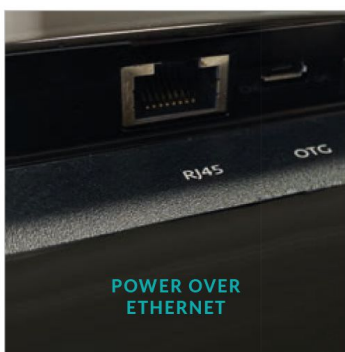

POWER OVER ETHERNET