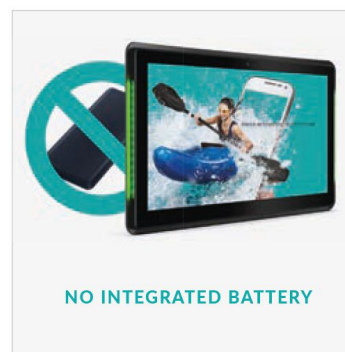

NO INTEGRATED BATTERY