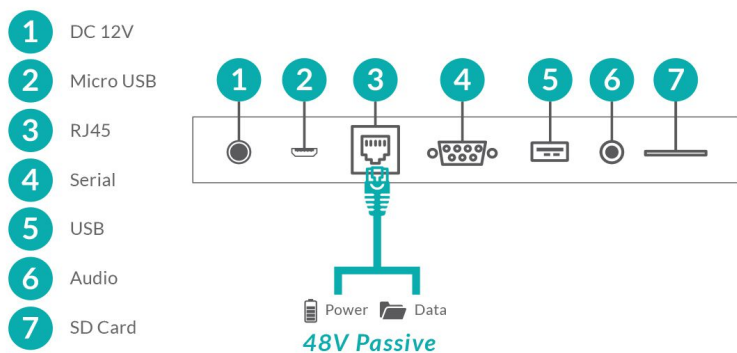

Tablet-sized commercial displays for retail shelf edge and point of sale applications

Power Over Ethernet (PoE)

Power your screen by using the power cable provided or supply the power over an Ethernet cable. This minimises the number of cables needed for installation as you can supply power and internet connectivity to the screen simultaneously.

Plug and Play

Plug and Play is the most straightforward way to upload content to the screen. Simply load images and videos onto a USB stick, insert into the display, wait for your content to copy over and then remove. Your images and videos will now play in a continuous loop.