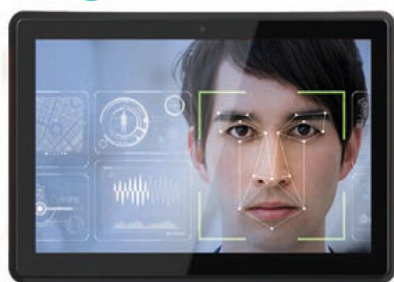

Integrated Camera

If the software you are using requires a camera you can use the screen's integrated front facing 2 megapixel camera.

2 Megapixel Camera