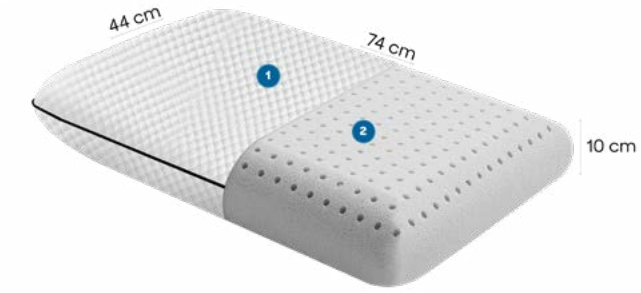

## visco YASTIK

- 1 Cotton Cover
- 2 Natural Visco

G/W	Y/H	D/D
44	10	74