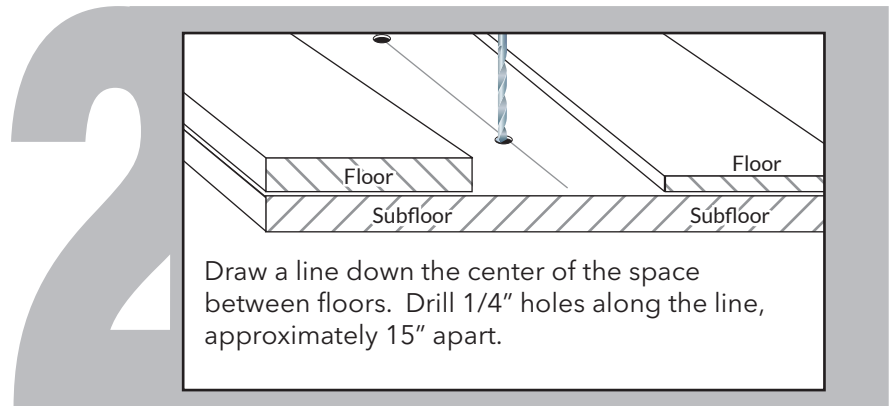

TRANSITION INSTALLATION

Dimension: 1.59" w x 0.23" h

V-MT WATERPROOF MULTI-TRIM

Multi-trim can be used for both floors of equal and unequal height. Can also be used as a surface reducer.

Automatically adjusts to varying heights.