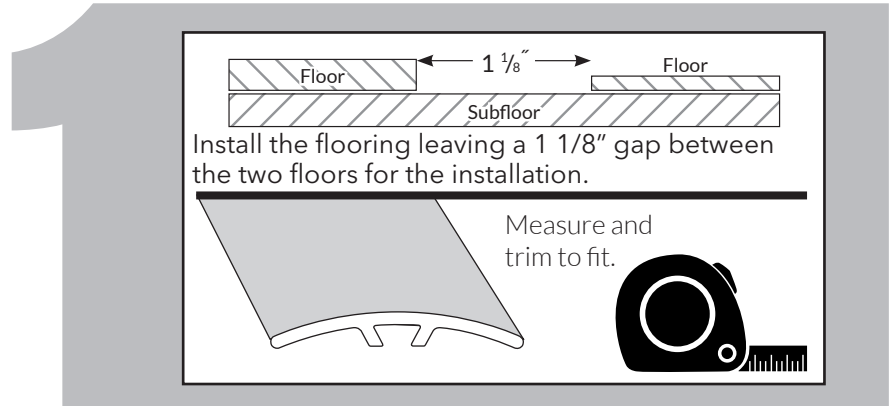

TRANSITION INSTALLATION

Dimension: 1.59" w x 0.23" h

V-MT WATERPROOF MULTI-TRIM

Multi-trim can be used for both floors of equal and unequal height. Can also be used as a surface reducer.

Automatically adjusts to varying heights.