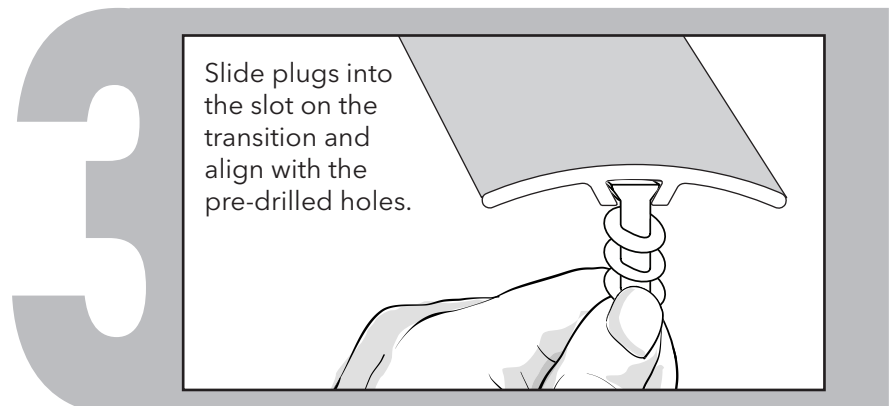

TRANSITION INSTALLATION

Dimension: 1.59" w x 0.23" h

V-MT WATERPROOF MULTI-TRIM

Multi-trim can be used for both floors of equal and unequal height. Can also be used as a surface reducer.

Automatically adjusts to varying heights.