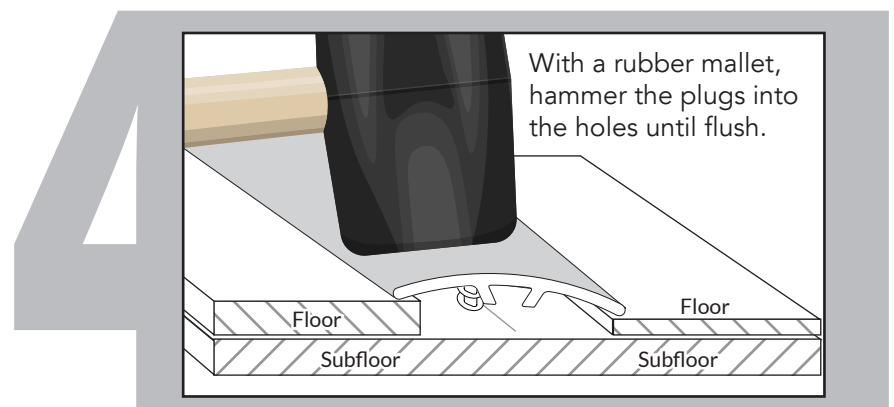

TRANSITION INSTALLATION

Dimension: 1.59" w x 0.23" h

V-MT WATERPROOF MULTI-TRIM

Multi-trim can be used for both floors of equal and unequal height. Can also be used as a surface reducer.

Automatically adjusts to varying heights.