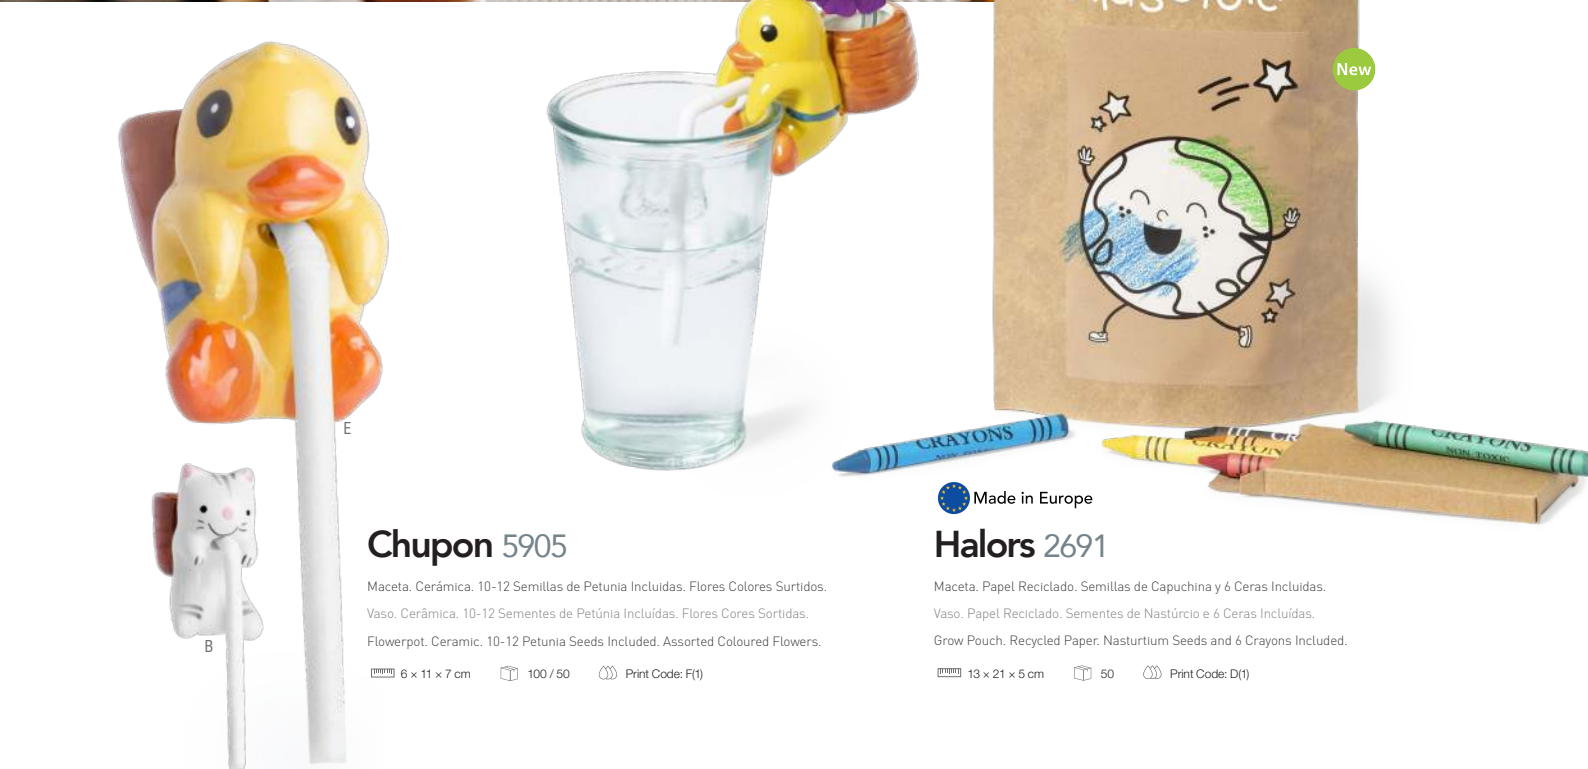

Chupon 5905

Maceta. Cerámica. 10-12 Semillas de Petunia Incluidas. Flores Colores Surtidos.
Vaso. Cerámica. 10-12 Sementes de Petúnia Incluídas. Flores Cores Sortidas.
Flowerpot. Ceramic. 10-12 Petunia Seeds Included. Assorted Coloured Flowers.

6 x 11 x 7 cm 100 / 50 Print Code: F(1)

Made in Europe

Halors 2691

Maceta. Papel Reciclado. Semillas de Capuchina y 6 Ceras Incluidas.
Vaso. Papel Reciclado. Sementes de Nastúrcio e 6 Ceras Incluídas.
Grow Pouch. Recycled Paper. Nasturtium Seeds and 6 Crayons Included.

13 x 21 x 5 cm 50 Print Code: D(1)

New