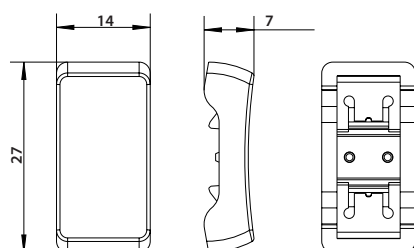

Line Diagrams