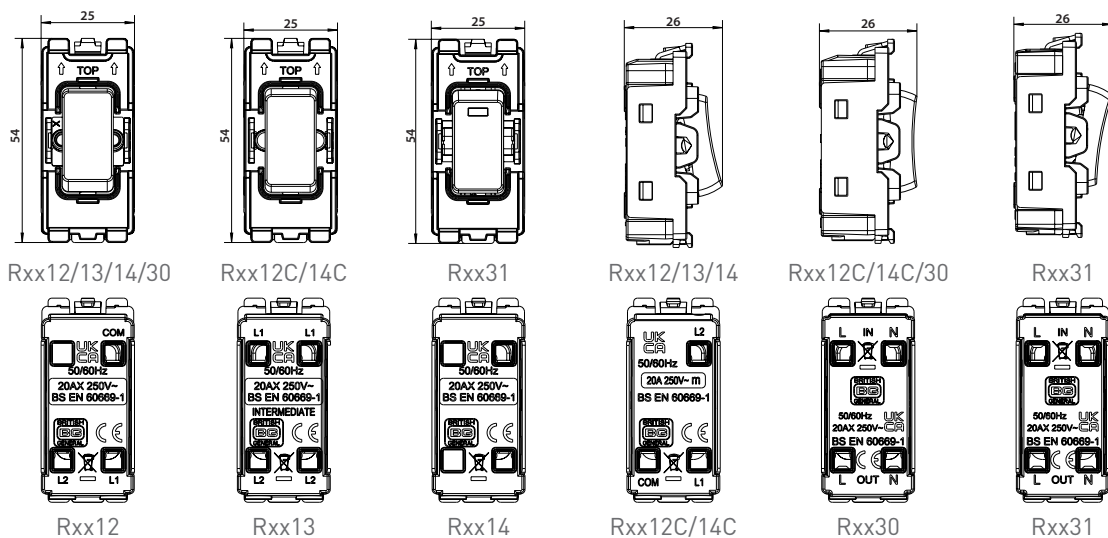

Line Diagrams