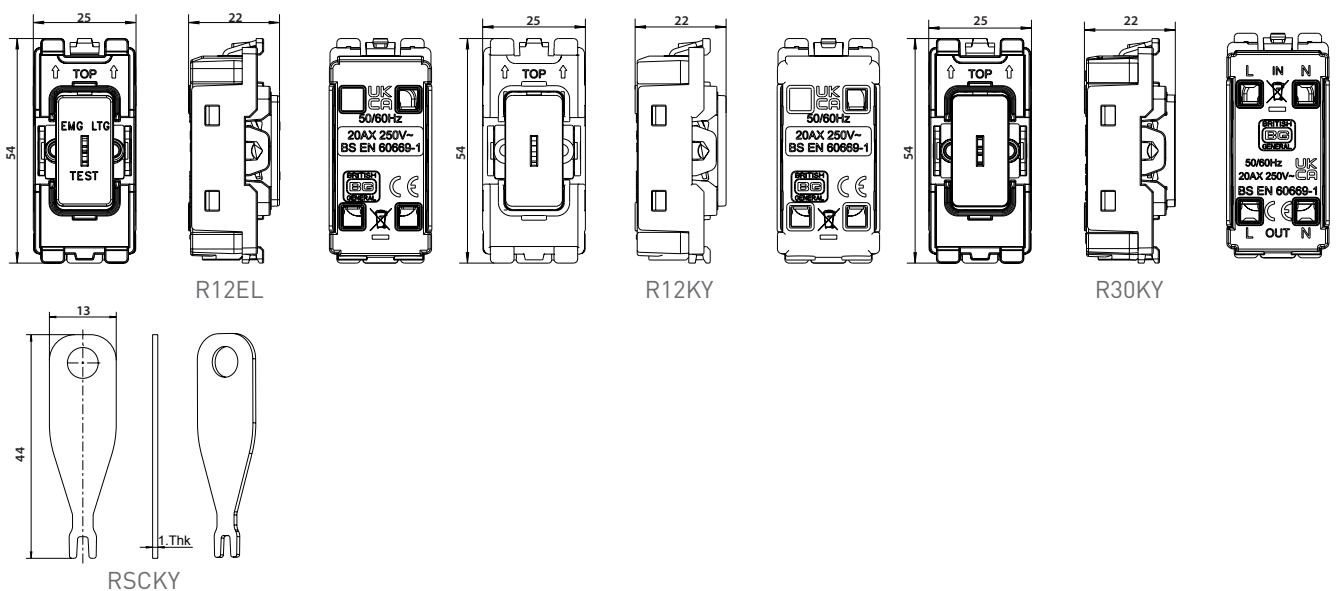

Line Diagrams