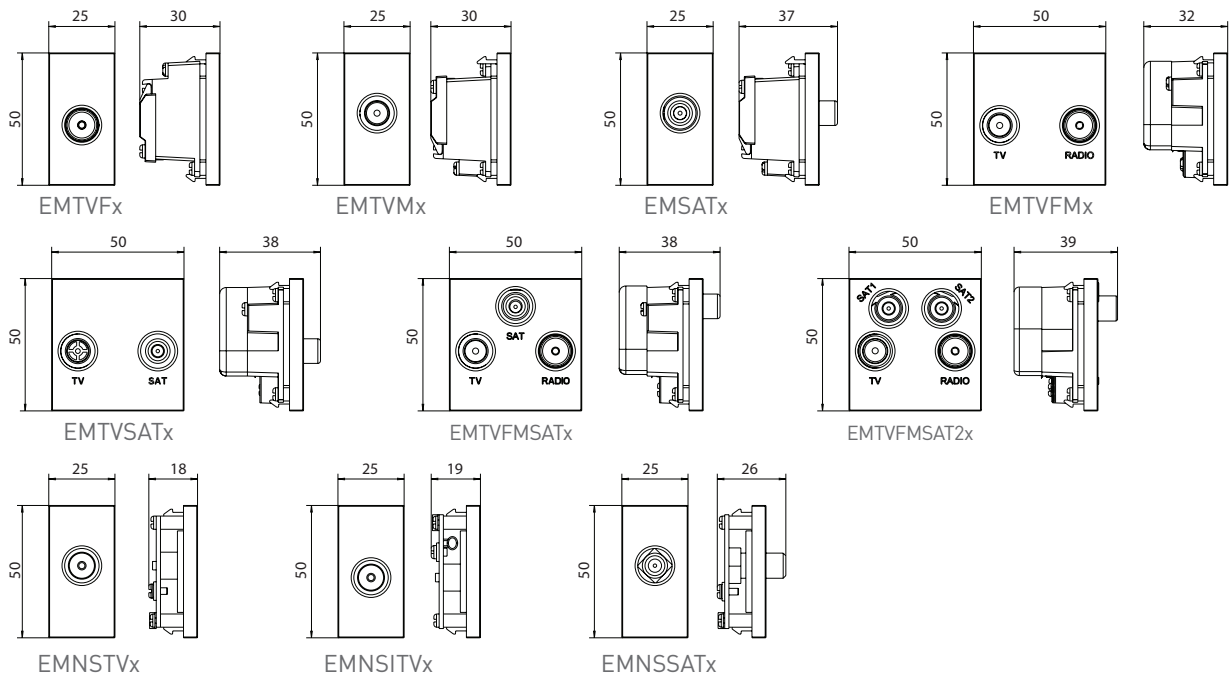

Product Images

SCREENED

NON-SCREENED

Euro Module TV, Radio & Satellite Modules

Line Diagrams

Technical Specifications

Standards	BS 6312-2
Connection	IEC - Female Return (EMTVFX products) IEC-Male (EMTVMX, EMNSTVX products) TV & Radio - TV IEC Male, Radio IEC Female (EMTVFMX products) Satellite - Female (EMSATX, EMNSSATX products) TV & Satellite - IEC Male, Sat-F Female (EMTVSATX products) TV, Radio & Satellite - TV IEC Male, Radio IEC Female, SAT-F Female (EMTVFMSATX products) TV, Radio, Dual Satellite -TV IEC Male, Radio IEC Female, SAT-F Female (EMTVFMSAT2X products)
Screened / Unscreened	Screened (EMTVFX, EMTVMX, EMTVFMX, EMSATX, EMTVSATX, EMTVFMSATX, EMTVFMSAT2X products) Unscreened (EMNSITVX, EMNSTVX, EMNSSATX products)
Module Dimensions	25mm x 50mm (EMTVFX, EMTVMX, EMSATX, EMNSITVX, EMNSTVX, EMNSSATX products) 50mm x 50mm (EMTVFMX, EMTVSATX, EMTVFMSATX, EMTVFMSAT2X products)
RoHS Directive	No
WEEE Directive	No
Mounting Box Depth (Min)	25mm