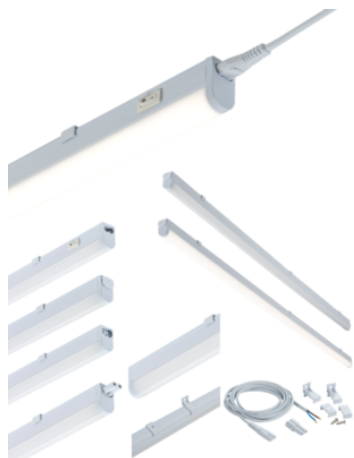

### UCLED4CW

230V 4W LED Linkable Striplight 4000K (277mm)

[www.mlaccessories.co.uk](http://www.mlaccessories.co.uk)

MLA PART CODE	UCLED4CW
DESCRIPTION	230V 4W LED Linkable Striplight 4000K (277mm)
NET WEIGHT (KG)	0.173
FINISH	White
DIFFUSER	Opal
DIMENSIONS (MM)	Length - 277 Width - 22.8 Projection - 36
CONSTRUCTION	Construction - Polycarbonate
CLASS	II
IP RATING	IP20
WATTAGE (W)	4
LAMP TECHNOLOGY	LED
LAMP INCLUDED	Yes
LUMENS (LM)	360
LUMENS LIGHT SOURCE ONLY (LM)	460
LUMEN TOLERANCE	5%
EFFICACY (LM/W)	117.9
CIRCUIT WATTAGE (W)	3.9
CCT	4000K
LIGHT COLOUR	Cool White
CRI	>80
SDCM	<6
RUNNING CURRENT (A)	0.03
DISPLACEMENT FACTOR	>0.9
SVM	0.001
PST-LM	0.001
BEAM ANGLE (DEGREES)	145
LIFE SPAN (HRS)	30,000
L70B50 LIFESPAN (HRS)	54,000