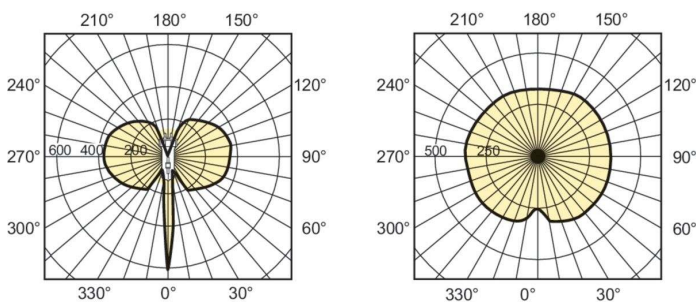

Product data

General Information		Luminous efficacy (rated) (nom.)	
Cap base	G12		79 lm/W
Operating position	UNIVERSAL [Any or Universal (U)]	Colour rendering index (CRI)	83
Flux measurement reference	Sphere	Arc Length O (Nom)	5 mm
Life to 50% failures (nom.)	12,000 h	Operating and Electrical	
Light Technical		Power Consumption	39.1 W
Colour Code	830 [CCT of 3000K]	Voltage (nom.)	82 V
Luminous Flux	3,100 lm	Voltage (nom.)	82 V
Colour designation	Warm White (WW)	Controls and Dimming	
Chromaticity Coordinate X (Nom)	0.434	Dimmable	No
Chromaticity Coordinate Y (Nom)	0.398		
Correlated Colour Temperature	3000 K		

Product Data

Order product name	MASTERC CDM-T 35W/830 G12 1CT/12
--------------------	----------------------------------

Full product name	MASTERC colour CDM-T 35W/830 G12 1CT/12
Full EOC	871150019697215
Order code	19697215
Material no. (12 NC)	928083105125
Local order code	35CDMT830
SAP numerator – quantity per pack	1
EAN/UPC – Product/Case	8711500196972
Numerator – packs per outer box	12
EAN/UPC – Case	8711500196989

Dimensional drawing

Product	D (max)	D	O	L (min)	L (max)	L	C (max)
MASTERC CDM-T 35W/830	20 mm	0.75 in	5 mm	55 mm	57 mm	56 mm	103 mm
G12 1CT/12							

Photometric data

Light Distribution Diagram - MASTERC CDM-T 35W/830 G12 1CT/12