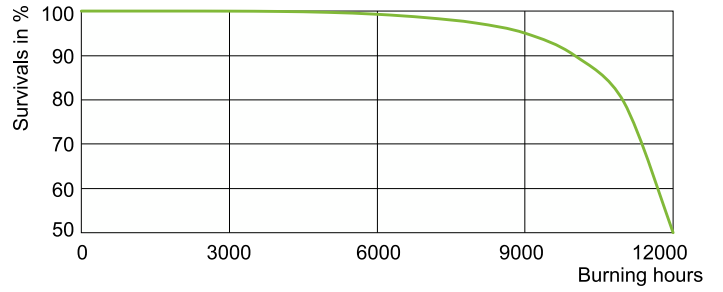

MASTERC colour CDM-T

Lifetime

Lumen Maintenance Diagram - MASTERC CDM-T 35W/830 G12 1CT/12

Life Expectancy Diagram - MASTERC CDM-T 35W/830 G12 1CT/12