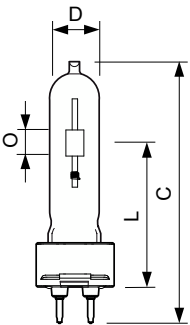

Product data

General Information		Luminous efficacy (rated) (nom.)	
Cap base	G12		79 lm/W
Operating position	UNIVERSAL [Any or Universal (U)]	Colour rendering index (CRI)	83
Flux measurement reference	Sphere	Arc Length O (Nom)	5 mm
Life to 50% failures (nom.)	12,000 h	Operating and Electrical	
Light Technical		Power Consumption	39.1 W
Colour Code	830 [CCT of 3000K]	Voltage (nom.)	82 V
Luminous Flux	3,100 lm	Voltage (nom.)	82 V
Colour designation	Warm White (WW)	Controls and Dimming	
Chromaticity Coordinate X (Nom)	0.434	Dimmable	No
Chromaticity Coordinate Y (Nom)	0.398		
Correlated Colour Temperature	3000 K		

MASTERC colour CDM-T

Mechanical and Housing

Lamp Finish	Clear
Bulb shape	T19

Approval and Application

Energy Efficiency Class	G
Mercury (Hg) content (max.)	3.2 mg
Mercury (Hg) content (nom.)	3.1 mg
Energy consumption kWh/1,000 hours	40 kWh
EPREL registration number	473333

Product Data

Order product name	MASTERC CDM-T 35W/830 G12 1CT/12
--------------------	----------------------------------

Full product name	MASTERC colour CDM-T 35W/830 G12 1CT/12
Full EOC	871150019697215
Order code	19697215
Material no. (12 NC)	928083105125
Local order code	35CDMT830
SAP numerator – quantity per pack	1
EAN/UPC – Product/Case	8711500196972
Numerator – packs per outer box	12
EAN/UPC – Case	8711500196989

Dimensional drawing

Product	D (max)	D	O	L (min)	L (max)	L	C (max)
MASTERC CDM-T 35W/830	20 mm	0.75 in	5 mm	55 mm	57 mm	56 mm	103 mm
G12 1CT/12							

Photometric data

Light Distribution Diagram - MASTERC CDM-T 35W/830 G12 1CT/12