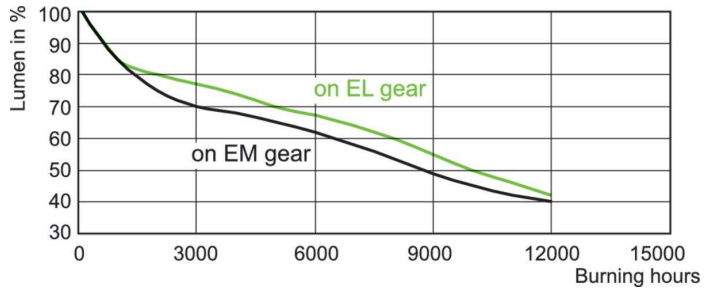

MASTERC colour CDM-T

Lifetime

Lumen Maintenance Diagram - MASTERC CDM-T 35W/830 G12 1CT/12

Life Expectancy Diagram - MASTERC CDM-T 35W/830 G12 1CT/12