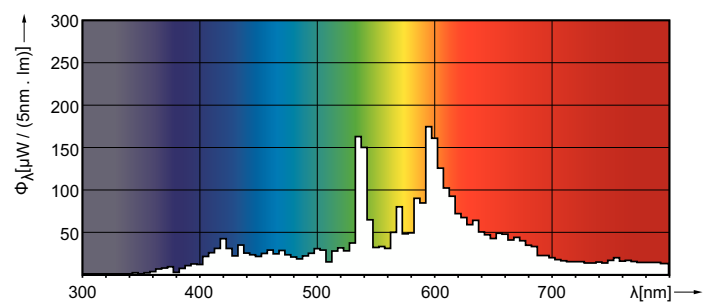

Photometric data

Light Distribution Diagram - MASTERC CDM-T 35W/830 G12 1CT/12

Spectral Power Distribution Colour - MASTERC CDM-T 35W/830 G12 1CT/12