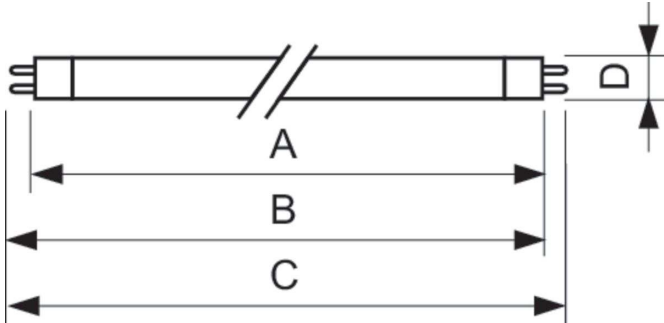

MASTER TL5 High Efficiency

MASTER TL5 HE 14W/840 SLV/40

This TL5 lamp (tube diameter 16 mm) has a high luminous efficacy, resulting in low energy consumption. The High Efficiency TL5 lamp offers excellent lumen maintenance and good color rendering. Application areas are offices, industry, public and governmental buildings, schools, hospitals and indoor sports lighting.

Product data

General Information		Operating and Electrical	
Cap-Base	G5	Power Consumption	14.0 W
Features	na [Not Applicable]	Lamp Current (Nom)	0.165 A
Flux measurement reference	Sphere		
Light Technical		Controls and Dimming	
Color Code	840 [CCT of 4000K]	Dimmable	Yes
Luminous Flux	1,200 lm		
Color Designation	Cool White (CW)	Mechanical and Housing	
Chromaticity Coordinate X (Nom)	0.38	Bulb Shape	T5
Chromaticity Coordinate Y (Nom)	0.38		
Correlated Color Temperature (Nom)	4000 K	Approval and Application	
Luminous Efficacy (rated) (Nom)	86 lm/W	Energy Efficiency Class	G
Color rendering index (CRI)	80	Mercury (Hg) Content (Nom)	1.2 mg
		Energy Consumption kWh/1000 h	14 kWh
		EPREL Registration Number	423447

MASTER TL5 High Efficiency

Product Data	
Order product name	MASTER TL5 HE 14W/840 SLV/40
Full product name	MASTER TL5 HE 14W/840 SLV/40
Full product code	871150063940055
Order code	927926084055
Material Nr. (12NC)	927926084055

Numerator - Quantity Per Pack	1
EAN/UPC - Product/Case	8711500639400
Numerator - Packs per outer box	40
EAN/UPC - Case	8711500867483

Dimensional drawing

Product	D (max)	A (max)	B (max)	B (min)	C (max)
MASTER TL5 HE 14W/840 SLV/40	17 mm	549.0 mm	556.1 mm	553.7 mm	563.2 mm