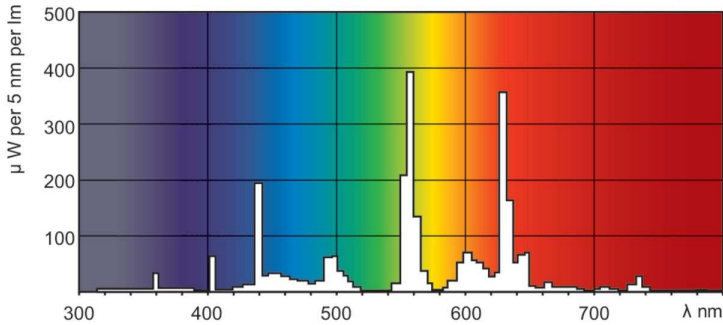

Product data

General Information		Operating and Electrical	
Cap-Base	G5	Power Consumption	14.0 W
Features	na [Not Applicable]	Lamp Current (Nom)	0.165 A
Flux measurement reference	Sphere		
Light Technical		Controls and Dimming	
Color Code	840 [CCT of 4000K]	Dimmable	Yes
Luminous Flux	1,200 lm		
Color Designation	Cool White (CW)	Mechanical and Housing	
Chromaticity Coordinate X (Nom)	0.38	Bulb Shape	T5
Chromaticity Coordinate Y (Nom)	0.38		
Correlated Color Temperature (Nom)	4000 K	Approval and Application	
Luminous Efficacy (rated) (Nom)	86 lm/W	Energy Efficiency Class	G
Color rendering index (CRI)	80	Mercury (Hg) Content (Nom)	1.2 mg
		Energy Consumption kWh/1000 h	14 kWh
		EPREL Registration Number	423447

MASTER TL5 High Efficiency

Product Data	
Order product name	MASTER TL5 HE 14W/840 SLV/40
Full product name	MASTER TL5 HE 14W/840 SLV/40
Full product code	871150063940055
Order code	927926084055
Material Nr. (12NC)	927926084055

Photometric data

Spectral Power Distribution Colour - MASTER TL5 HE 14W/840 SLV/40

Lifetime

Life Expectancy Diagram - MASTER TL5 HE 14W/840 SLV/40

Life Expectancy Diagram - MASTER TL5 HE 14W/840 SLV/40

MASTER TL5 High Efficiency