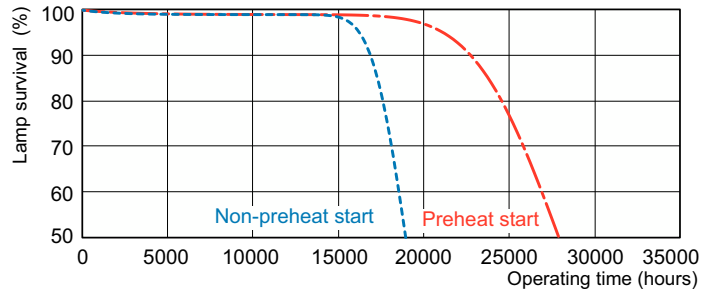

Product data

General Information		Operating and Electrical	
Cap-Base	G5	Power Consumption	14.0 W
Features	na [Not Applicable]	Lamp Current (Nom)	0.165 A
Flux measurement reference	Sphere		
Light Technical		Controls and Dimming	
Color Code	840 [CCT of 4000K]	Dimmable	Yes
Luminous Flux	1,200 lm		
Color Designation	Cool White (CW)	Mechanical and Housing	
Chromaticity Coordinate X (Nom)	0.38	Bulb Shape	T5
Chromaticity Coordinate Y (Nom)	0.38		
Correlated Color Temperature (Nom)	4000 K	Approval and Application	
Luminous Efficacy (rated) (Nom)	86 lm/W	Energy Efficiency Class	G
Color rendering index (CRI)	80	Mercury (Hg) Content (Nom)	1.2 mg
		Energy Consumption kWh/1000 h	14 kWh
		EPREL Registration Number	423447

Photometric data

Spectral Power Distribution Colour - MASTER TL5 HE 14W/840 SLV/40

Lifetime

Life Expectancy Diagram - MASTER TL5 HE 14W/840 SLV/40

Life Expectancy Diagram - MASTER TL5 HE 14W/840 SLV/40

MASTER TL5 High Efficiency