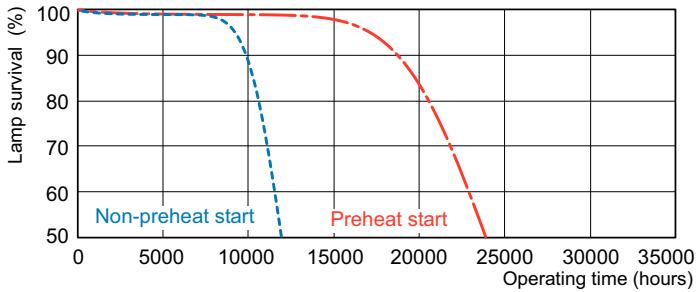

Product data

General Information		Operating and Electrical	
Cap-Base	G5	Power Consumption	14.0 W
Features	na [Not Applicable]	Lamp Current (Nom)	0.165 A
Flux measurement reference	Sphere		
Light Technical		Controls and Dimming	
Color Code	840 [CCT of 4000K]	Dimmable	Yes
Luminous Flux	1,200 lm		
Color Designation	Cool White (CW)	Mechanical and Housing	
Chromaticity Coordinate X (Nom)	0.38	Bulb Shape	T5
Chromaticity Coordinate Y (Nom)	0.38		
Correlated Color Temperature (Nom)	4000 K	Approval and Application	
Luminous Efficacy (rated) (Nom)	86 lm/W	Energy Efficiency Class	G
Color rendering index (CRI)	80	Mercury (Hg) Content (Nom)	1.2 mg
		Energy Consumption kWh/1000 h	14 kWh
		EPREL Registration Number	423447

Photometric data

Spectral Power Distribution Colour - MASTER TL5 HE 14W/840 SLV/40

Lifetime

Life Expectancy Diagram - MASTER TL5 HE 14W/840 SLV/40

Life Expectancy Diagram - MASTER TL5 HE 14W/840 SLV/40

MASTER TL5 High Efficiency