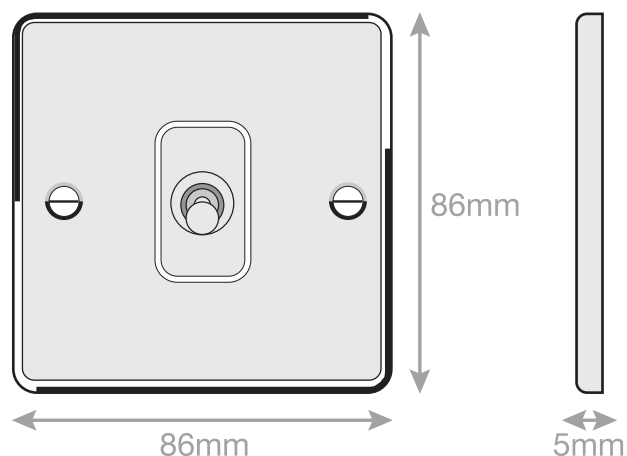

Data Sheet : DSL678

Code	DSL678
Description	10 Amp 1 Gang Intermediate Toggle Switch
Size	86mm x 86mm x 5mm depth
Range	Selectric 5M
Colour	Antique brass with matching metal toggle
Material	Premium grade steel
Included	M3.5 fixing screws & wiring instructions
Weight	0.12kg
Inner Carton Quantity	10
Inner Carton Weight	1.2kg
Guarantee	5 year plate guarantee
Barcode	5025117985779
Commodity Code	85369085
Standards	BS EN 60669-1
Notes	<ul style="list-style-type: none">• Modular and Euro Media products available within the range• Minimum backing box depth required: 25mm