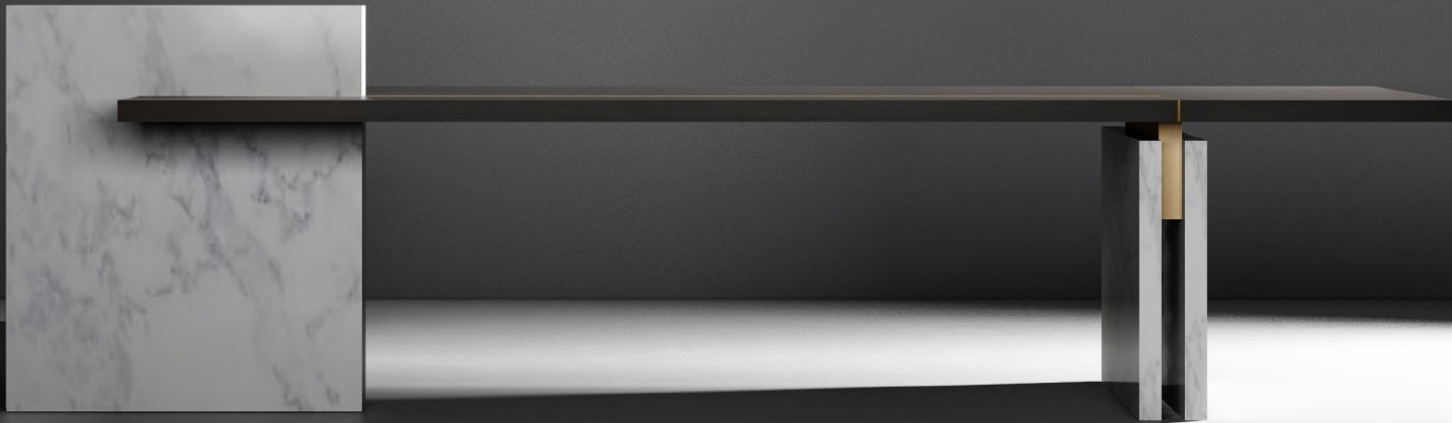

STONE | 见山

“见山”是寓意人生对世界最终阶段的认知。

“STONE” means the final stage of life's cognition of the world.

孔子说：“智慧的人喜爱水，仁义的人喜爱山；

The master said, "the wise love water, and the righteous love mountains.

仁者之乐，就像大山一样，岿然矗立、崇高、安宁。

Beneficent joy, like a mountain, stands firm, lofty, peaceful.