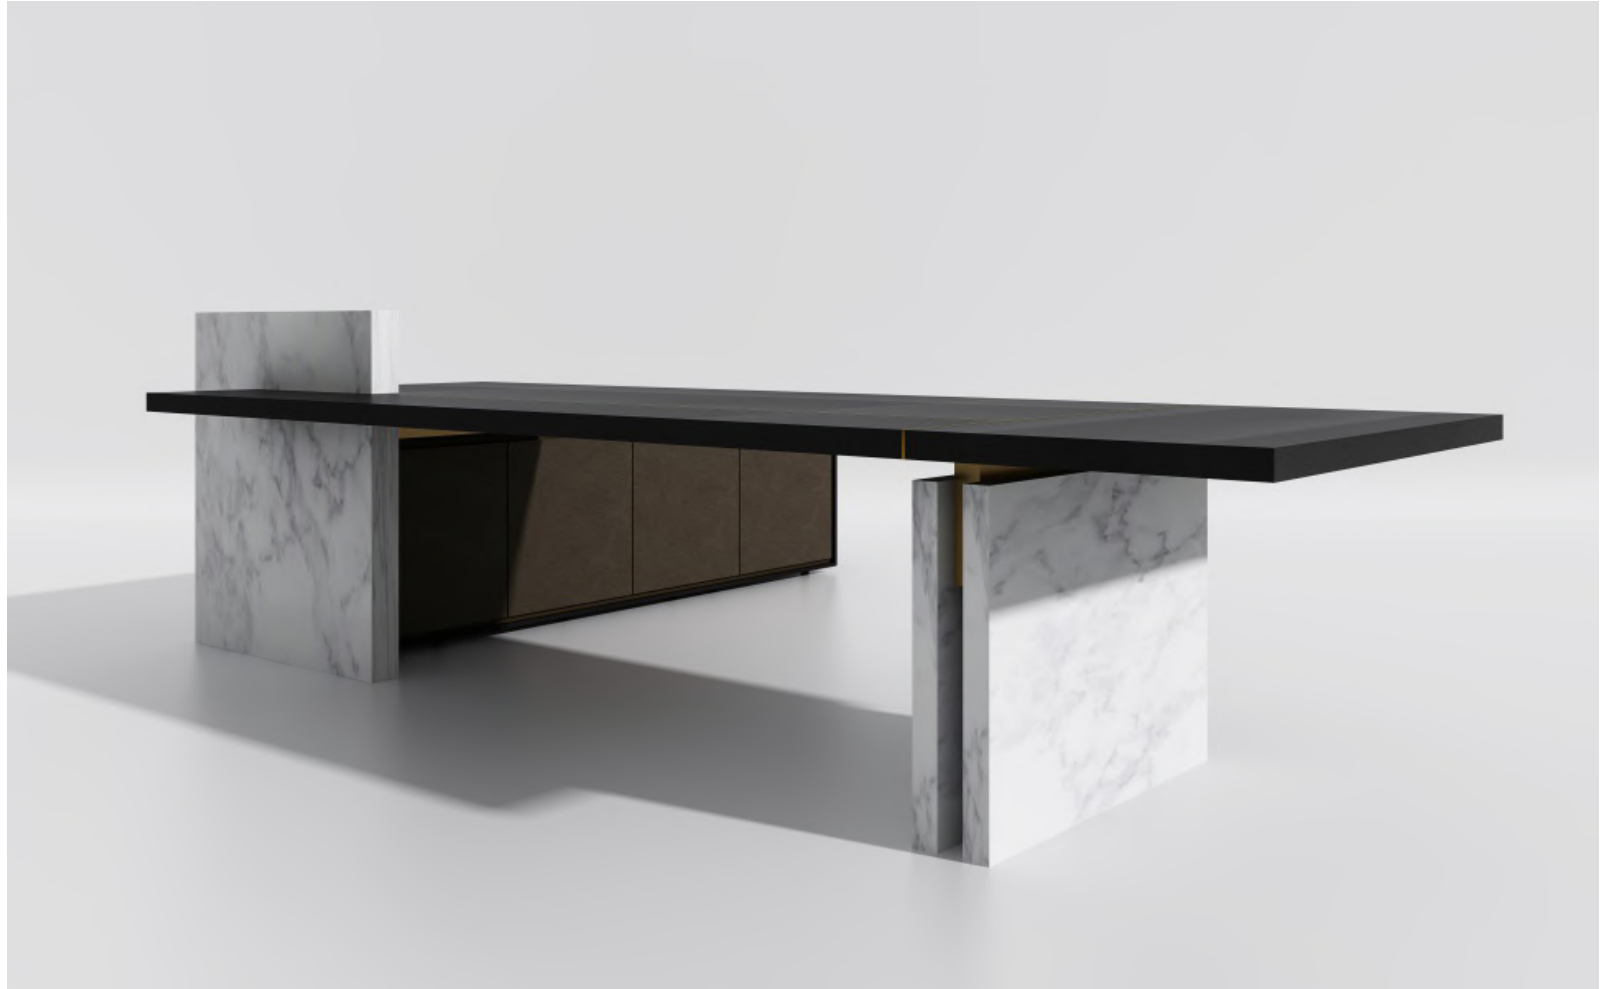

STONE | 见山

The marble table feet are not only concise from the structure, but also from the appearance to convey the idea of transparency, highlighting the king style of the user king in the world.