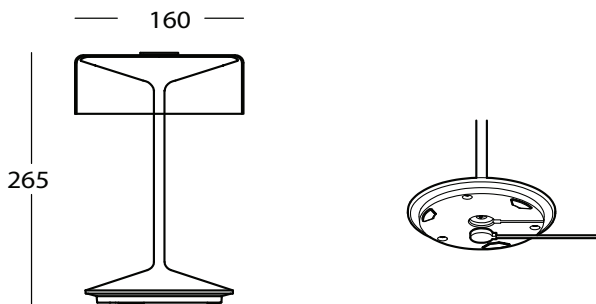

Crystal

332101	Signal White	
332102	Signal Black	
332109	Corten	
332131	Matt Bronze	
332132	Matt Chrome	

LED rechargeable lamp

Touch switch

Dimmable: 5%-100%

IP54

Materials:

- Aluminium die-casting
- Powder coating painting
- Smoky glass
- Frosted polycarbonate diffuser

Charging time: 6h

Working time: 11h

Input: DC 5V = 1A (Adapter not included)

Power: 2.2W, 3.7V

Lithium Battery: 2*2200 mAh

LED: Philips 4014

Lumens: 171

CCT: 2700k / 3000k

CRI ≥ 80

Inner box size: 24 x 24 x 33.5 cm

Master: 4 pieces

Master size: 49.5 x 49.5 x 35 cm

Net weight: 3.4 kg

Gross weight: 6.8 kg