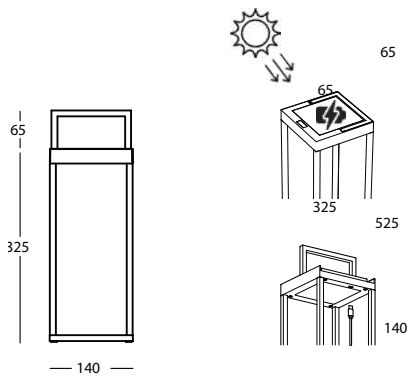

Handy Mini

140

611201 Signal White

611202 Signal Black