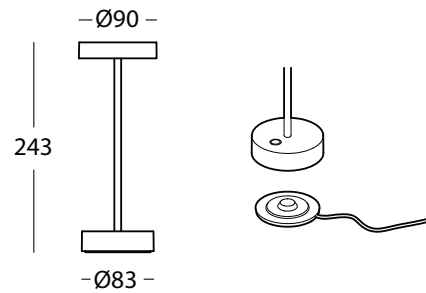

Standy Mini

321401	Signal White	
321402	Signal Black	
321403	Sand	
321404	Sage Green	
321432	Matt Chrome	
321433	Matt Gold	

LED rechargeable lamp
Touch switch
Dimmable: 5%-100%
IP54

Materials:

- Aluminium die-casting
- Powder coating painting
- Frosted polycarbonate diffuser

Charging time: 6h

Working time: 12h

Input: DC 5V = 1A (Adapter not included)

Power: 2.2W, 3.7V

Lithium Battery: 2*2200 mAh

LED: Philips 4014

Lumens: 185

CCT: 2700k / 3000k

CRI ≥ 80

Inner box size: 16 x 16 x 37.5 cm

Master: 6 pieces

Master size: 49.5 x 33.5 x 39 cm

Net weight: 4.8 kg

Gross weight: 9.4 kg

LED rechargeable lamp
Touch switch
Dimmable: 5%-100%
IP54

Materials:

- Aluminium die-casting
- Powder coating painting
- Frosted polycarbonate diffuser

Charging time: 2.5h

Working time: 7h

Input: DC 5V = 1A (Adapter not included)

Power: 1.5W, 3.7V

Lithium Battery: 2*800 mAh

LED: Philips 4014

Lumens: 141

CCT: 2700k / 3000k

CRI ≥ 80

Inner box size: 12.5 x 12.5 x 29.5 cm

Master: 6 pieces

Master size: 39 x 26.5 x 31 cm

Net weight: 1.9 kg

Gross weight: 5 kg