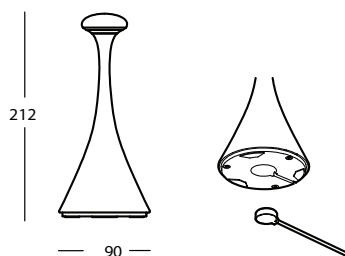

Master: 6 pieces

Master size: 42 x 30.5 x 45 cm

Net weight: 5.7 kg

Gross weight: 10 kg

PINUP

“Always be a first-rate version of yourself, instead of a second-rate version of someone else.” Judy Garland

—
Pinup
Mini

CRI \geq 80

Inner box size: 14 x 13.5 x 34 cm

Master: 6 pieces

Master size: 42 x 29.5 x 35.5 cm

Net weight: 2.1 kg

Gross weight: 4.6 kg

Pinup Mini

322601	Signal White	
322602	Signal Black	
322603	Sand	
322604	Sage Green	
322606	Flame Red	
322607	Yellow	