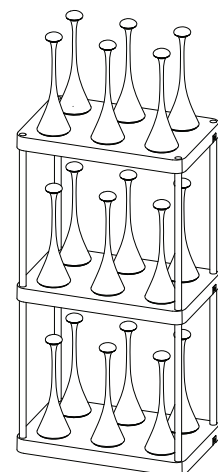

- Plastic

Input: AC 100V-240V ~ 50/60 Hz

Output: DC 5V = 6A

Power: 30W, 3.7V

Inner box size: 38 x 7 x 57 cm

Master: 4 pieces

Master size: 39.5 x 29.5 x 58.5 cm

Net weight: 9.6 kg

Gross weight: 11.7 kg

Maximum

wit lamps.

Ahmedabad : 403, Maruti Crystal, Opp Rajpath Club, Service Rd. Bodakdev, Ahmedabad, Gujarat 380054

Mumbai : 319/3, Ashirwad Industrial Estate, Ram Mandir Rd., Goregaon West, Mumbai 400104