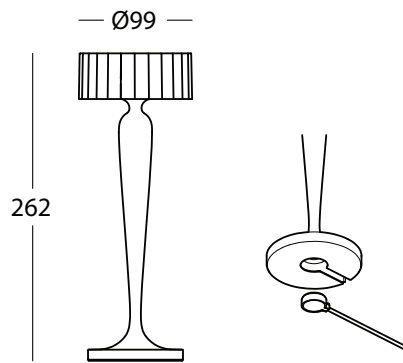

Twiggy

322101	Signal White	
322103	Sand	
322105	Pink	
322106	Flame Red	

LED rechargeable lamp
Touch switch
Dimmable: 5%-100%
IP54

Materials:

- Aluminium die-casting
- Powder coating painting
- Frosted polycarbonate diffuser

Charging time: 7.5h
Working time: 12h
Input: DC 5V $\approx$ 1A (Adapter not included)
Power: 2.2W, 3.7V
Lithium Battery: 2*2200 mAh

LED: Philips 4014
Lumens: 173
CCT: 2700k / 3000k
CRI $\geq$ 80

Inner box size: 13.5 x 13.5 x 31.5 cm
Master: 6 pieces
Master size: 42 x 28.5 x 33 cm
Net weight: 4.2 kg
Gross weight: 7.4 kg