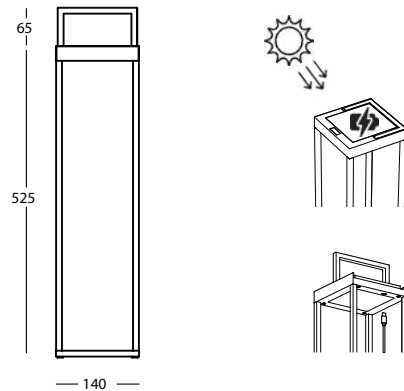

Handy Maxi

611301 Signal White

611302 Signal Black

LED rechargeable solar lamp
Touch switch
Daylight sensor: activate at under 50 lux
Dimmable: 5%-100%
IP54

Materials:

- Aluminium die-casting
- Powder coating painting
- Clear polycarbonate diffuser

Charging time:

- charge with USB charger : 6-7h
- charge with solar energy: 16-17h

Working time: 11h-13h

Input: DC 5V $\equiv$ 1A (Adapter not included)

Power: 2.2W, 3.7V

Solar panel: 1.5w single crystal silicon

Lithium Battery: 1*3600 mAh

LED: Philips 4014

Lumens: 192

Color temperature: 3000k

CRI >80

Inner box size: 19 x 19 x 41.5 cm

Master: 6 pieces

Master size: 58.5 x 39.5 x 43 cm

Net weight: 5.8 kg

Gross weight: 10.3 kg

LED rechargeable solar lamp
Touch switch
Daylight sensor: activate at under 50 lux
Dimmable: 5%-100%
IP54

Materials:

- Aluminium die-casting
- Powder coating painting
- Clear polycarbonate diffuser

Charging time:

- charge with USB charger : 6-7h
- charge with solar energy: 16-17h

Working time: 11h-13h

Input: DC 5V $\equiv$ 1A (Adapter not included)

Power: 2.2W, 3.7V

Solar panel: 1.5w single crystal silicon

Lithium Battery: 1*3600 mAh

LED: Philips 4014

Lumens: 192

Color temperature: 3000k

CRI >80

Inner box size: 19 x 19 x 61.5 cm

Master: 6 pieces

Master size: 58.5 x 39.5 x 63 cm

Net weight: 7.4 kg

Gross weight: 12.6 kg