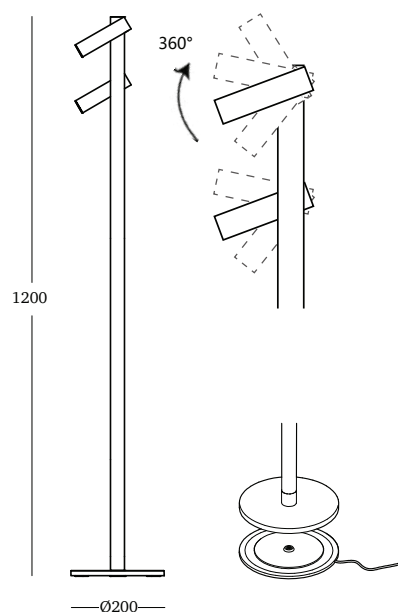

Inner box size: 14 x 14 x 39 cm
Master: 6 pieces
Master size: 44 x 29.5 x 41 cm
Net weight: 5.4 kg
Gross weight: 9.2 kg

Zoom Floor

329301	Signal White	
329302	Signal Black	
329303	Sand	

LED rechargeable lamp
Touch switch
Dimmable: 5%-100%
IP54

Inner box size: 56.5 x 25.5 x 8 cm
Master: 2 pieces
Master size: 58 x 17.5 x 27 cm
Net weight: 5.4 kg
Gross weight: 8.1 kg

Zoom Twin Floor

329401	Signal White	
329402	Signal Black	
329403	Sand	

LED rechargeable lamp
Touch switch
Dimmable: 5%-100%
IP54