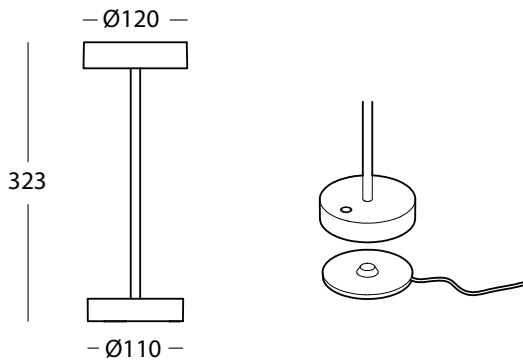

Power: 1.8W, 3.7V

Lithium Battery: 1*2200 mAh

LED: Philips 4014

Lumens: 130

CCT: 2700k / 3000k

CRI \geq 80

Inner box size: 12.5 x 12.5 x 27 cm

Master: 6 pieces

Master size: 39 x 26.5 x 28.5 cm

Net weight: 1.5 kg

Gross weight: 4.2 kg

STANDY

“No one can make you feel inferior without your consent.”

Eleanor Roosevelt

Standy Maxi

321301	Signal White	
321302	Signal Black	
321303	Sand	
321304	Sage Green	
321332	Matt Chrome	
321333	Matt Gold	