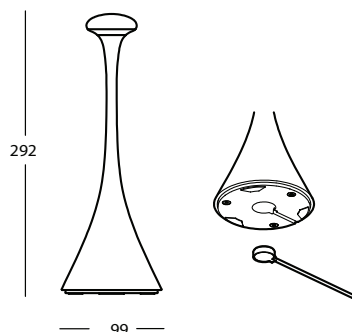

Pinup Maxi

322501	Signal White	
322502	Signal Black	
322503	Sand	
322504	Sage Green	
322506	Flame Red	
322507	Yellow	

LED rechargeable lamp
Touch switch
Dimmable: 5%-100%
IP54

Materials:

- Aluminium die-casting
- Powder coating painting
- Frosted polycarbonate diffuser

Charging time: 6h

Working time: 11h

Input: DC 5V $\equiv$ 1A (Adapter not included)

Power: 2.2W, 3.7V

Lithium Battery: 2*2200 mAh

LED: Philips 4014

Lumens: 182

CCT: 2700k / 3000k

CRI $\geq$ 80

Inner box size: 14 x 13.5 x 34 cm

Master: 6 pieces

Master size: 42 x 29.5 x 35.5 cm

Net weight: 2.1 kg

Gross weight: 4.6 kg