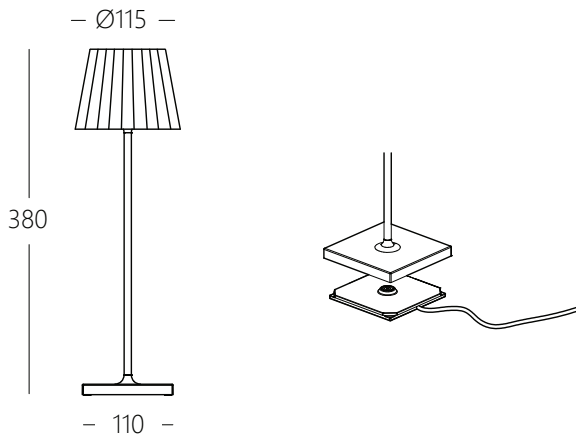

Plissè

189201	Signal White		189207	Yellow	
189202	Signal Black		189208	Blue	
189203	Sand		189241	UV Gold	
189204	Sage Green		189242	UV Chrome	
189205	Pink		189243	UV bronze	
189206	Flame Red				

LED rechargeable lamp

Touch switch

Dimmable: 5%-100%

IP54

Materials:

- Aluminium die-casting
- Powder coating painting
- Frosted polycarbonate diffuser

Charging time: 6h

Working time: 12h

Input: DC 5V = 1A (Adapter not included)

Power: 2.2W, 3.7V

Lithium Battery: 2*2200 mAh

LED: Philips 4014

Lumens: 188

CCT: 2700k / 3000k

CRI ≥ 80

Inner box size: 14.5 x 13.5 x 43.5 cm

Master: 6 pieces

Master size: 42 x 30.5 x 45 cm

Net weight: 5.7 kg

Gross weight: 10 kg