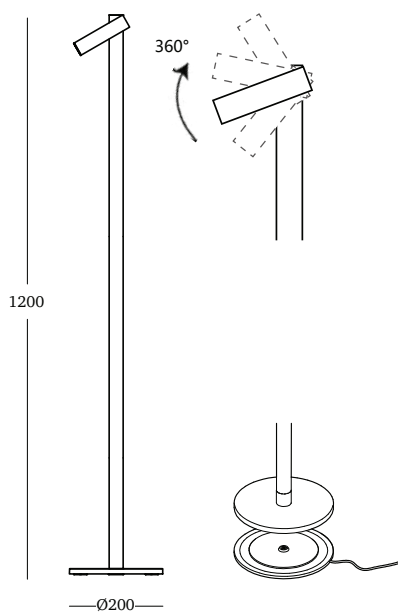

Inner box size: 14 x 14 x 39 cm
Master: 6 pieces
Master size: 44 x 29.5 x 41 cm
Net weight: 5.4 kg
Gross weight: 9.2 kg

Zoom Floor

329301	Signal White	
329302	Signal Black	
329303	Sand	

LED rechargeable lamp
Touch switch
Dimmable: 5%-100%
IP54