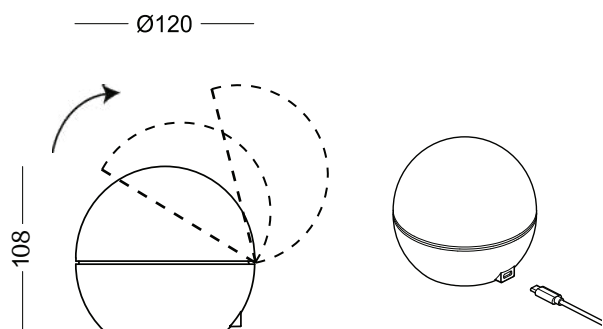

Net weight: 7.4 kg

Gross weight: 12.6 kg

GOOD NIGHT

“Education’s purpose is to replace an empty mind with an open one.”

Malcolm Forbes

Good Night

323201	Signal White	
323202	Signal Black	
323203	Sand	
323204	Sage Green	
323206	Flame Red	