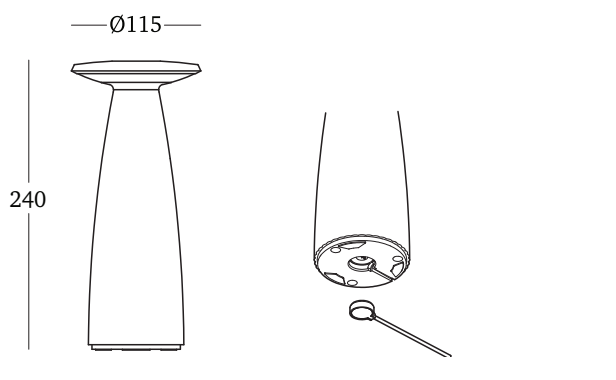

LED: Philips 4014

Lumens: 171

CCT: 2700k / 3000k

CRI ≥ 80

Inner box size: 24 x 24 x 33.5 cm

Master: 4 pieces

Master size: 49.5 x 49.5 x 35 cm

Net weight: 3.4 kg

Gross weight: 6.8 kg

FLORA

“The time you enjoy wasting is
not wasted time.”

Bertrand Russell

Flora

339101	Signal White	
339103	Sand	
339104	Sage Green	

LED rechargeable lamp

Touch switch