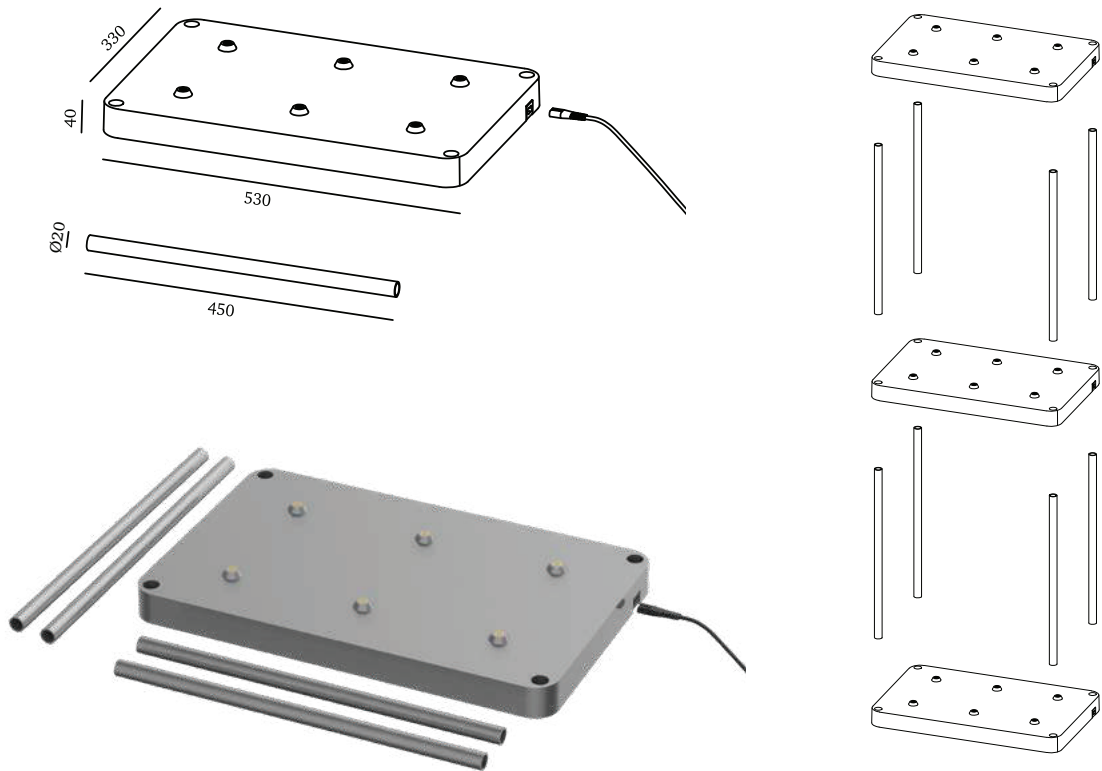

Multiple charging station

H1855