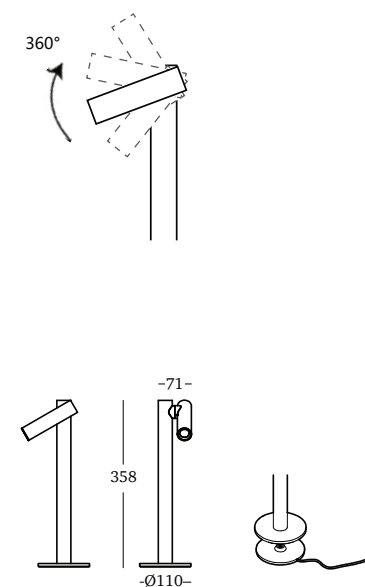

Lithium Battery: 2*2200 mAh

LED: Philips 4014

Lumens: 170

CCT: 2700k / 3000k

CRI ≥80

Inner box size: 17.5 x 16.5 x 29.5 cm

Master: 6 pieces

Master size: 51 x 36.5 x 31 cm

Net weight: 5.5 kg

Gross weight: 8.9 kg

Zoom

"I can accept failure, but I can't accept not trying."

Michael Jordan

Zoom Desk

329101	Signal White	
329102	Signal Black	
329103	Sand	

LED rechargeable lamp
Touch switch
Dimmable: 5%-100%
IP54

Inner box size: 14 x 14 x 39 cm
Master: 6 pieces
Master size: 44 x 29.5 x 41 cm
Net weight: 5.4 kg
Gross weight: 9.2 kg

Zoom Floor

329301	Signal White	
329302	Signal Black	
329303	Sand	

LED rechargeable lamp
Touch switch
Dimmable: 5%-100%
IP54