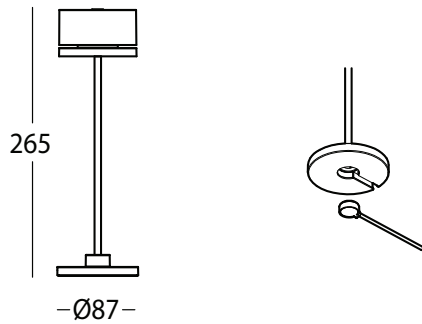

Duplo

322301	Signal White	
322302	Signal Black	
322303	Sand	
322304	Sage Green	
322306	Flame Red	
322309	Corten	

LED rechargeable lamp
Touch switch
Dimmable: 5%-100%
IP54

Materials:

- Aluminium die-casting
- Powder coating painting
- Frosted polycarbonate diffuser

Charging time: 4h

Working time: 8h

Input: DC 5V $\approx$ 1A (Adapter not included)

Power: 2.2W, 3.7V

Lithium Battery: 1*3000 mAh

LED: Philips 4014

Lumens: 184

CCT: 2700k / 3000k

CRI $\geq$ 80

Inner box size: 12.5 x 12.5 x 32 cm

Master: 6 pieces

Master size: 39 x 26.5 x 33.5 cm

Net weight: 5.9 kg

Gross weight: 6.7 kg