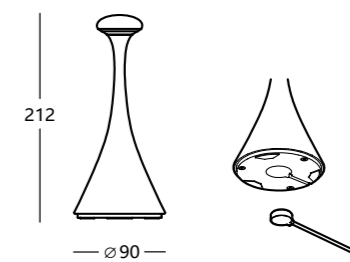

LED: Philips 4014
Lumens: 182
CCT: 2700k / 3000k
CRI ≥80

Inner box size: 14 x 13.5 x 34 cm
Master: 6 pieces
Master size: 42 x 29.5 x 35.5 cm
Net weight: 2.1 kg
Gross weight: 4.6 kg

Pinup Mini

322601	Signal White	
322602	Signal Black	
322603	Sand	
322604	Sage Green	
322606	Flame Red	
322607	Yellow	

LED: Philips 4014
Lumens: 130
CCT: 2700k / 3000k
CRI ≥80

Inner box size: 12.5 x 12.5 x 27 cm
Master: 6 pieces
Master size: 39 x 26.5 x 28.5 cm
Net weight: 1.5 kg
Gross weight: 4.2 kg