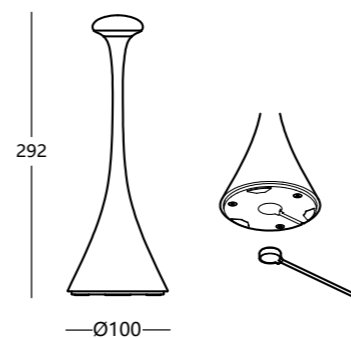

PINUP

“Always be a first-rate version of yourself, instead of a second-rate version of someone else.” Judy Garland

Pinup
Mini

Pinup Maxi

322501	Signal White	
322502	Signal Black	
322503	Sand	
322504	Sage Green	
322506	Flame Red	
322507	Yellow	

LED rechargeable lamp
Touch switch
Dimmable: 5%-100%
IP54

Materials:

- Aluminium die-casting
- Powder coating painting
- Frosted polycarbonate diffuser

Charging time: 6h
Working time: 11h
Input: DC 5V = 1A (Adapter not included)
Power: 2.2W, 3.7V
Lithium Battery: 2*2200 mAh

LED: Philips 4014
Lumens: 182
CCT: 2700k / 3000k
CRI ≥80

Inner box size: 14 x 13.5 x 34 cm
Master: 6 pieces
Master size: 42 x 29.5 x 35.5 cm
Net weight: 2.1 kg
Gross weight: 4.6 kg

Pinup Mini

322601	Signal White	
322602	Signal Black	
322603	Sand	
322604	Sage Green	
322606	Flame Red	
322607	Yellow	

LED: Philips 4014
Lumens: 130
CCT: 2700k / 3000k
CRI ≥80

Inner box size: 12.5 x 12.5 x 27 cm
Master: 6 pieces
Master size: 39 x 26.5 x 28.5 cm
Net weight: 1.5 kg
Gross weight: 4.2 kg