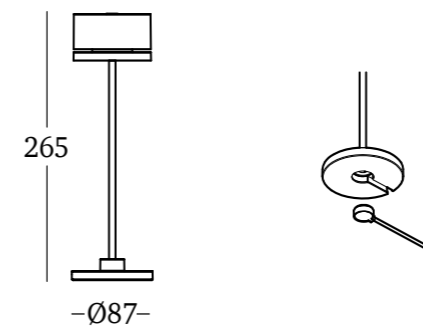

DUPLO

“There is no truth. There’s only perception.” Gustave Flaubert

Duplo

322301	Signal White	
322302	Signal Black	
322303	Sand	
322304	Sage Green	
322306	Flame Red	
322309	Corten	

LED rechargeable lamp
 Touch switch
 Dimmable: 5%-100%
 IP54 

Materials:

- Aluminium die-casting
- Powder coating painting
- Frosted polycarbonate diffuser

Charging time: 4h

Working time: 8h

Input: DC 5V = 1A (Adapter not included)

Power: 2.2W, 3.7V

Lithium Battery: 1*3000 mAh

LED: Philips 4014

Lumens: 184

CCT: 2700k / 3000k

CRI ≥80

Inner box size: 12.5 x 12.5 x 32 cm

Master: 6 pieces

Master size: 39 x 26.5 x 33.5 cm

Net weight: 5.9 kg

Gross weight: 6.7 kg