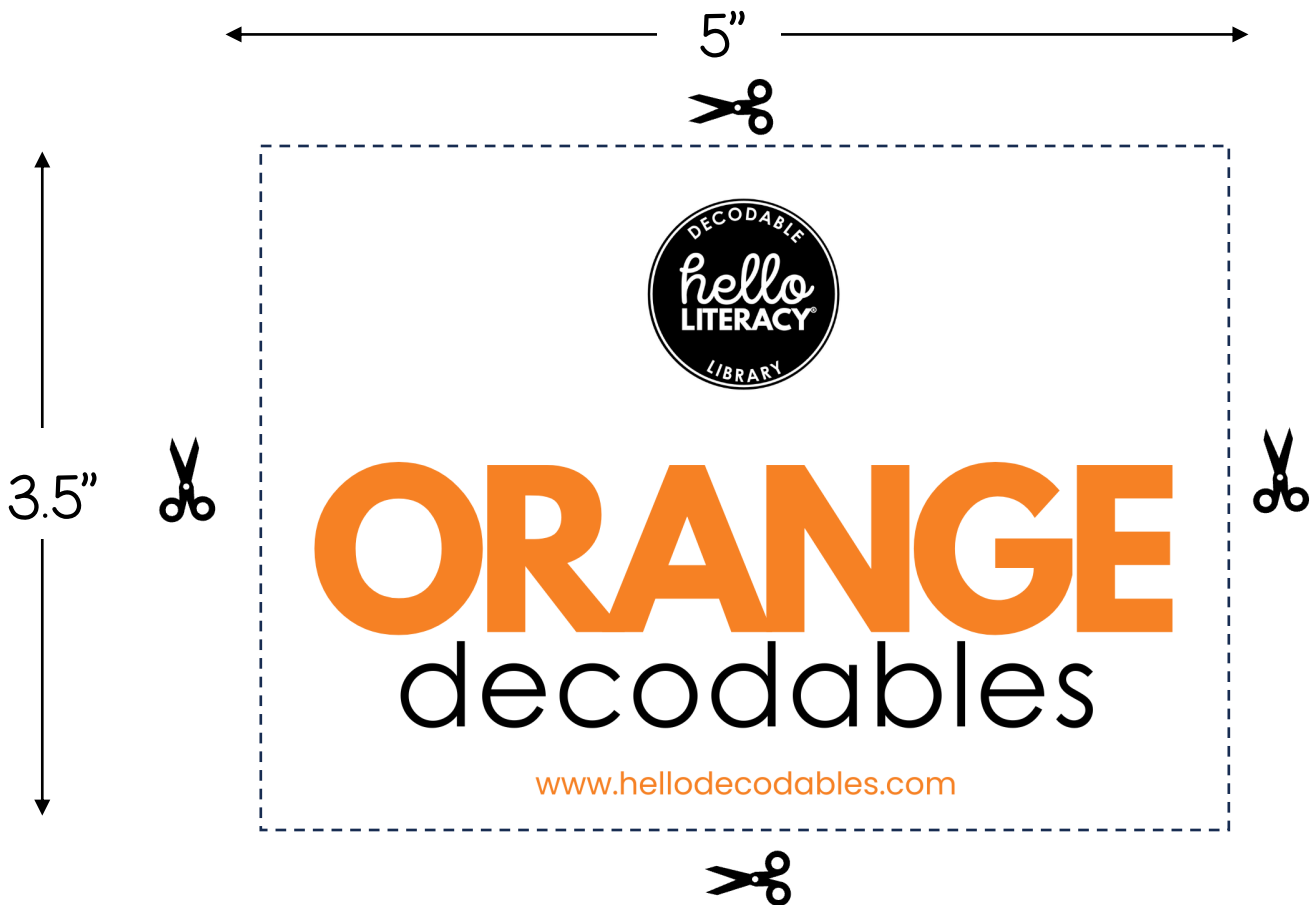

Print on white copy paper or cardstock, laminate & adhere to the front of each bin.

Print on white copy paper or cardstock, laminate & adhere to the front of each bin.

5"

3.5"

YELLOW
decodables

www.hellodecodables.com

5"

3.5"

GREEN
decodables

www.hellodecodables.com

Scissors icons are placed at the top, bottom, left, and right edges of the dashed box, and a vertical dimension line on the left side.

5"

3.5"

BLUE
decodables