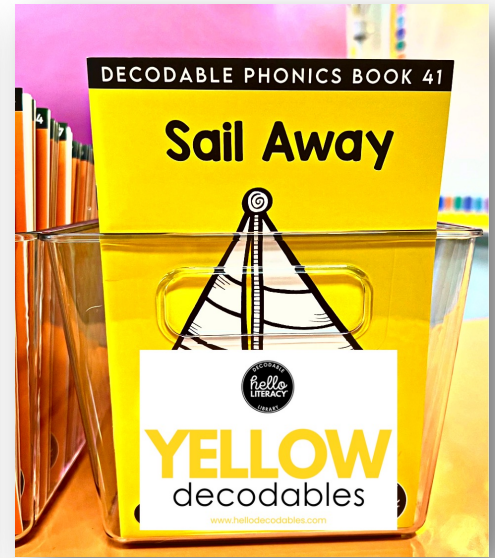

hello (free)

BOOK BOX LABELS

Each bin holds 6 copies of all 20 titles per set. A SuperPack is shown above. Clear acrylic bins available on Amazon at:

bit.ly/binsforhellodecodables

YIHONG Clear Pantry Storage Organizer Bins, 6 Pack Plastic Food Storage Bins with Handle for Kitchen, Refrigerator, Freezer, Cabinet Organization and Storage